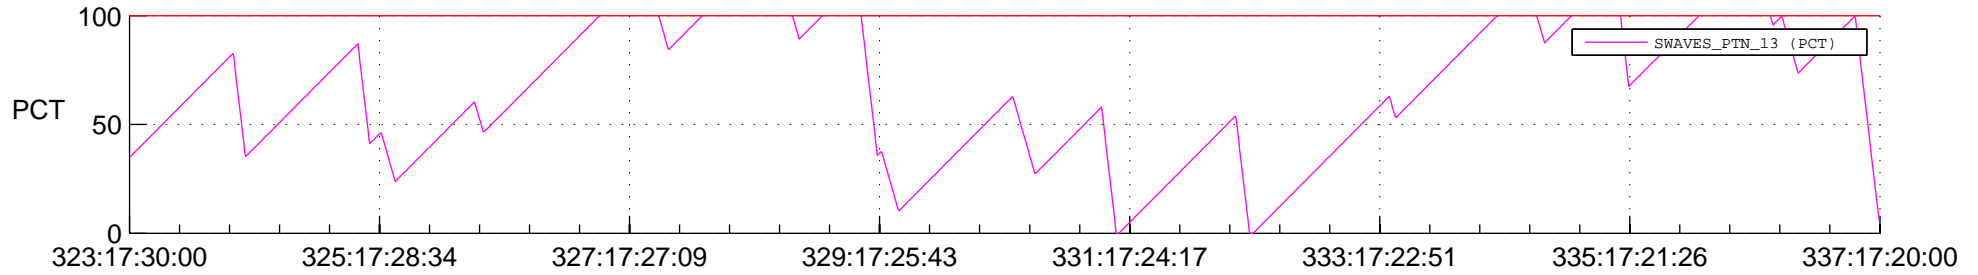

STEREO BEHIND SSR PCT Full Prediction

SWAVES_Percent_Full_Prediction

IMPACT_Percent_Full_Prediction

PLASTIC_Percent_Full_Prediction

Spacecraft_DownLink_Rate

Ground Time (2012:323:17:30:00.000 -2012:337:17:20:00.000)