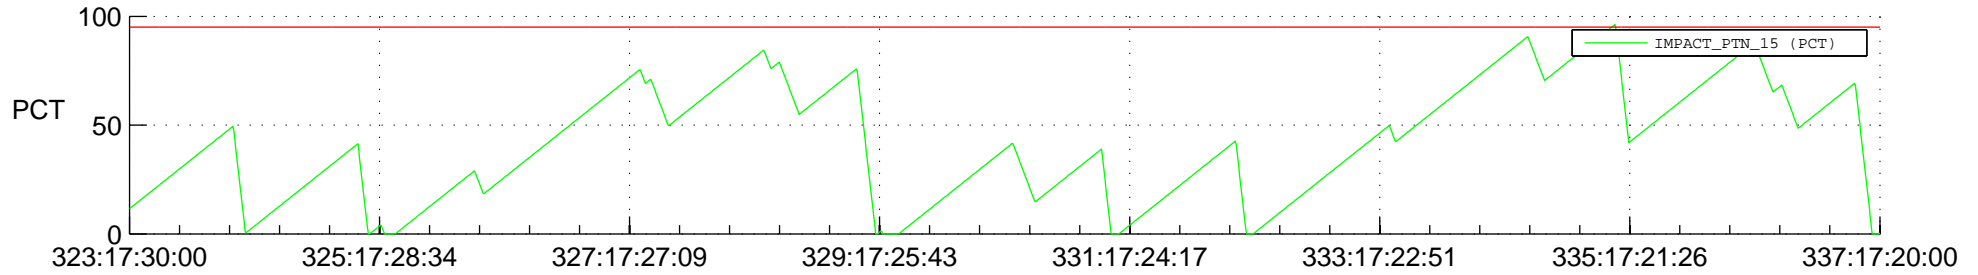

STEREO BEHIND SSR PCT Full Prediction

SWAVES_Percent_Full_Prediction

IMPACT_Percent_Full_Prediction

PLASTIC_Percent_Full_Prediction

Spacecraft_DownLink_Rate

Ground Time (2012:323:17:30:00.000 -2012:337:17:20:00.000)