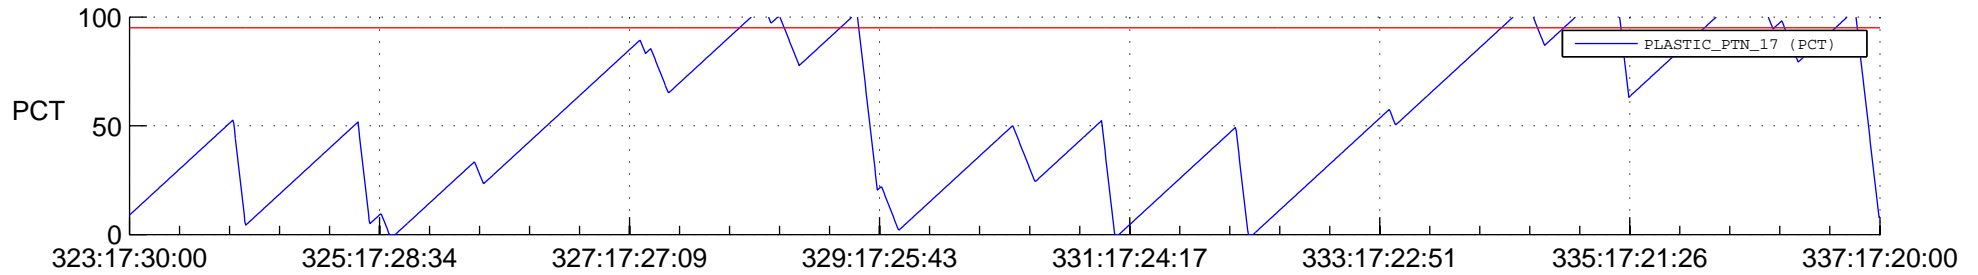

STEREO BEHIND SSR PCT Full Prediction

SWAVES_Percent_Full_Prediction

IMPACT_Percent_Full_Prediction

PLASTIC_Percent_Full_Prediction

Spacecraft_DownLink_Rate

Ground Time (2012:323:17:30:00.000 -2012:337:17:20:00.000)