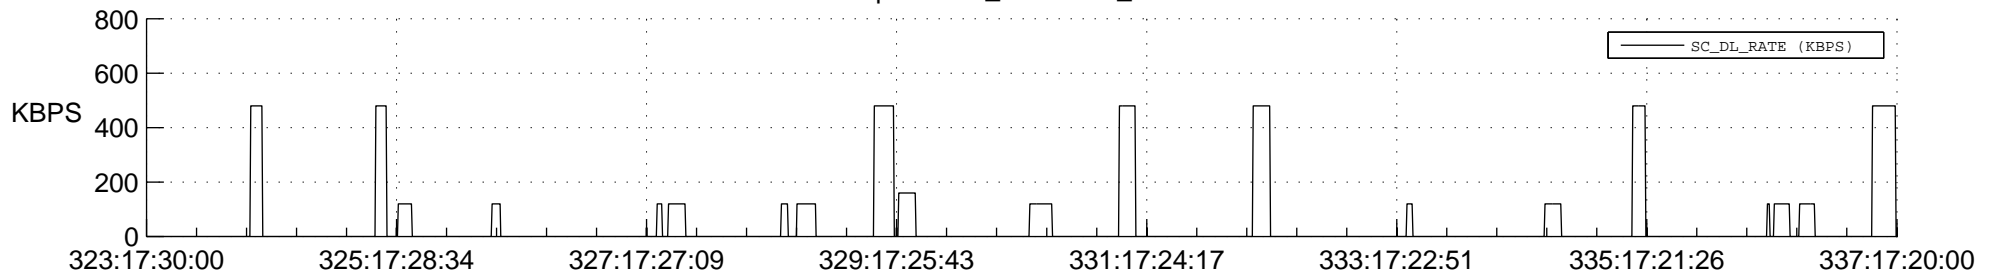

STEREO BEHIND SSR PCT Full Prediction

SWAVES_Percent_Full_Prediction

IMPACT_Percent_Full_Prediction

PLASTIC_Percent_Full_Prediction

Spacecraft_DownLink_Rate

Ground Time (2012:323:17:30:00.000 -2012:337:17:20:00.000)