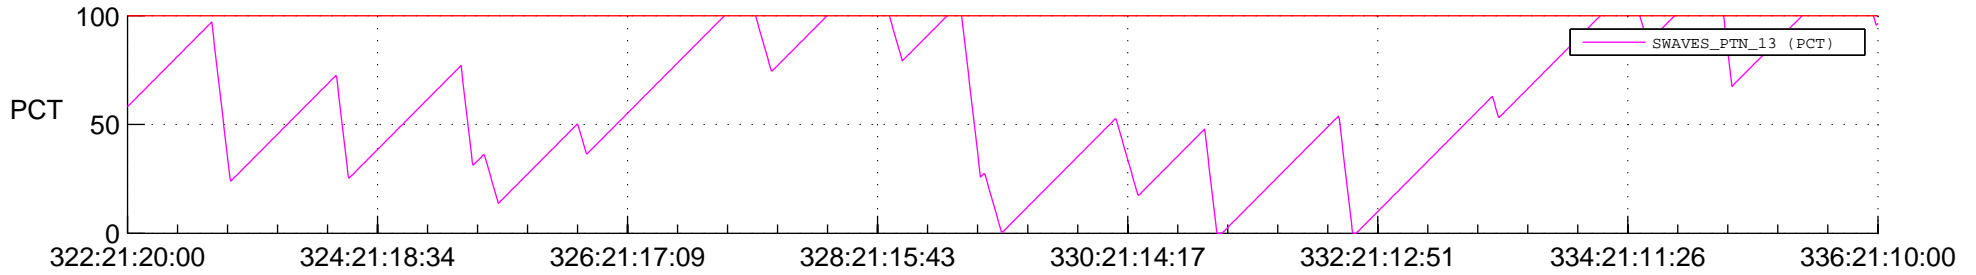

STEREO BEHIND SSR PCT Full Prediction

SWAVES_Percent_Full_Prediction