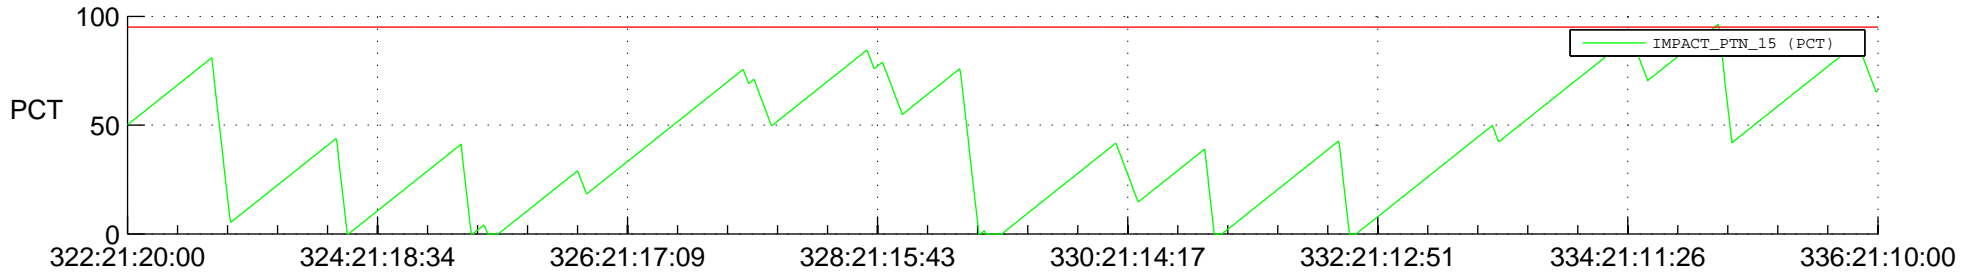

IMPACT_Percent_Full_Prediction