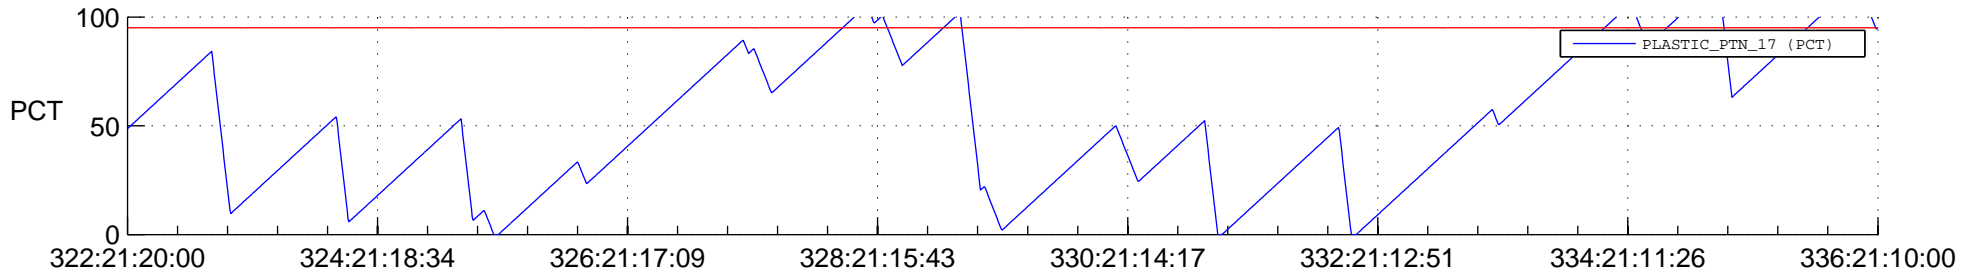

# STEREO BEHIND SSR PCT Full Prediction

## SWAVES\_Percent\_Full\_Prediction

## Spacecraft\_DownLink\_Rate

Ground Time (2012:322:21:20:00.000 -2012:336:21:10:00.000)