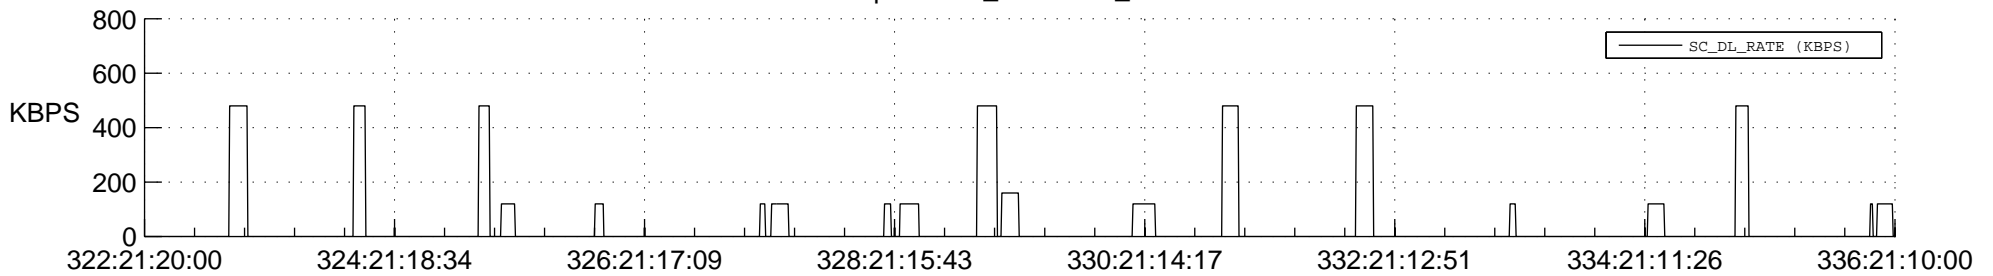

## Spacecraft\_DownLink\_Rate

Ground Time (2012:322:21:20:00.000 -2012:336:21:10:00.000)