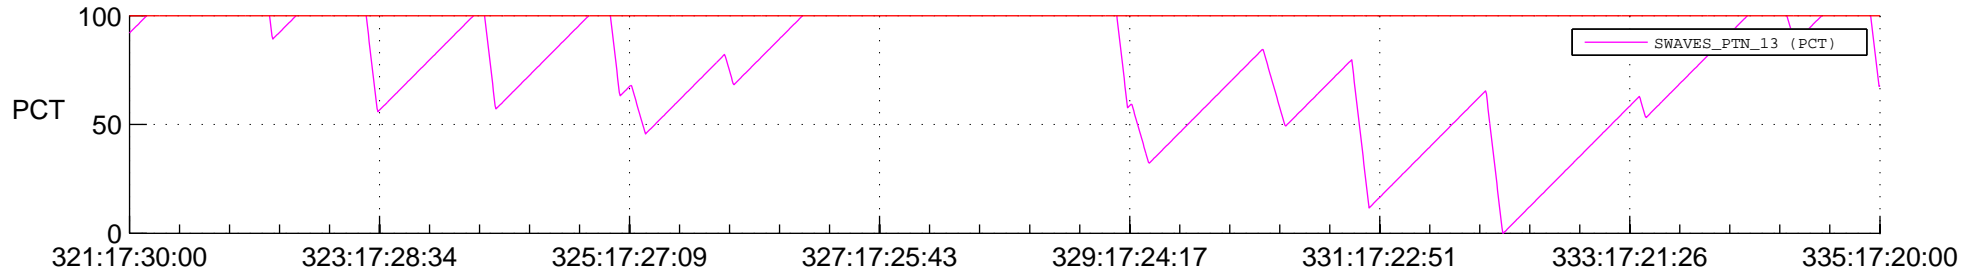

STEREO BEHIND SSR PCT Full Prediction

SWAVES_Percent_Full_Prediction

IMPACT_Percent_Full_Prediction

PLASTIC_Percent_Full_Prediction

Spacecraft_DownLink_Rate

Ground Time (2012:321:17:30:00.000 -2012:335:17:20:00.000)