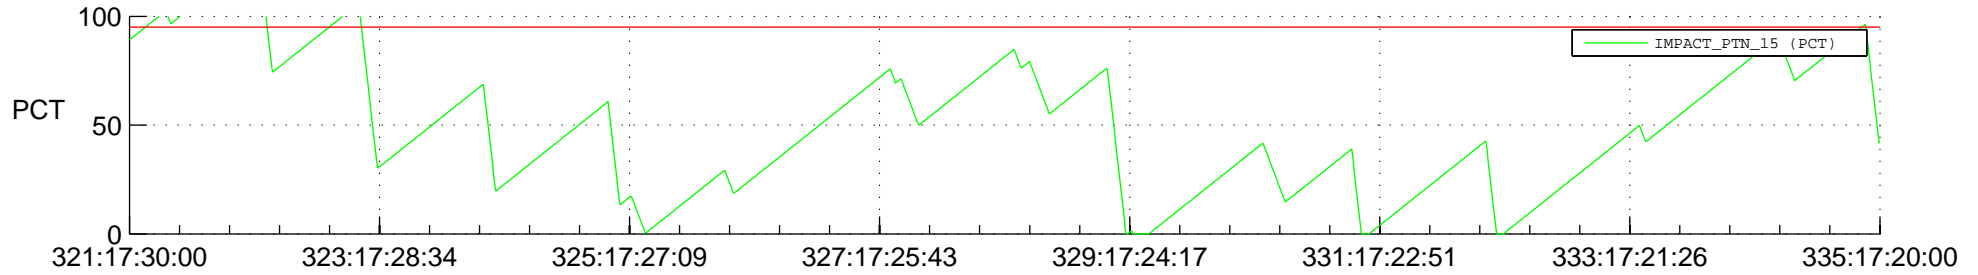

STEREO BEHIND SSR PCT Full Prediction

SWAVES_Percent_Full_Prediction

IMPACT_Percent_Full_Prediction

PLASTIC_Percent_Full_Prediction

Spacecraft_DownLink_Rate

Ground Time (2012:321:17:30:00.000 -2012:335:17:20:00.000)