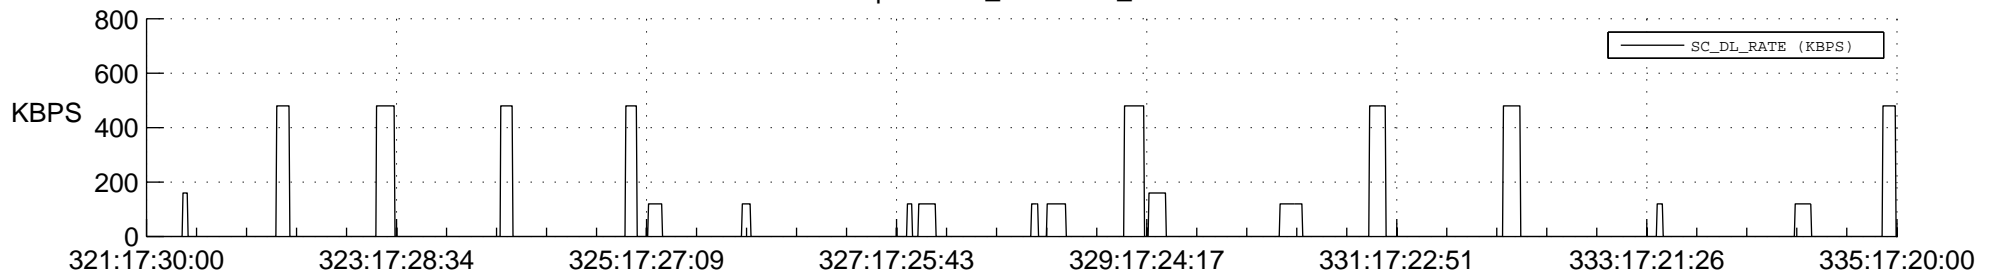

STEREO BEHIND SSR PCT Full Prediction

SWAVES_Percent_Full_Prediction

IMPACT_Percent_Full_Prediction

PLASTIC_Percent_Full_Prediction

Spacecraft_DownLink_Rate

Ground Time (2012:321:17:30:00.000 -2012:335:17:20:00.000)