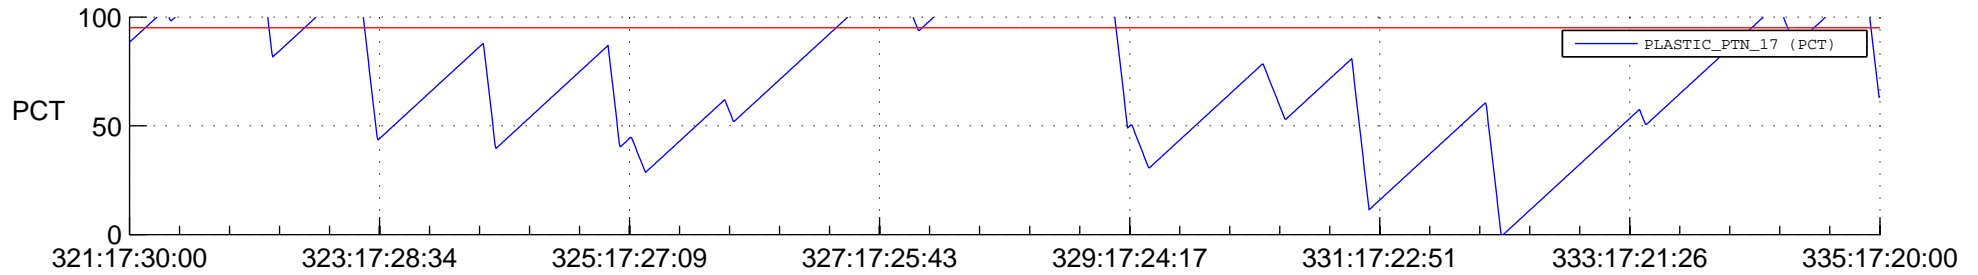

STEREO BEHIND SSR PCT Full Prediction

SWAVES_Percent_Full_Prediction

IMPACT_Percent_Full_Prediction

PLASTIC_Percent_Full_Prediction

Spacecraft_DownLink_Rate

Ground Time (2012:321:17:30:00.000 -2012:335:17:20:00.000)