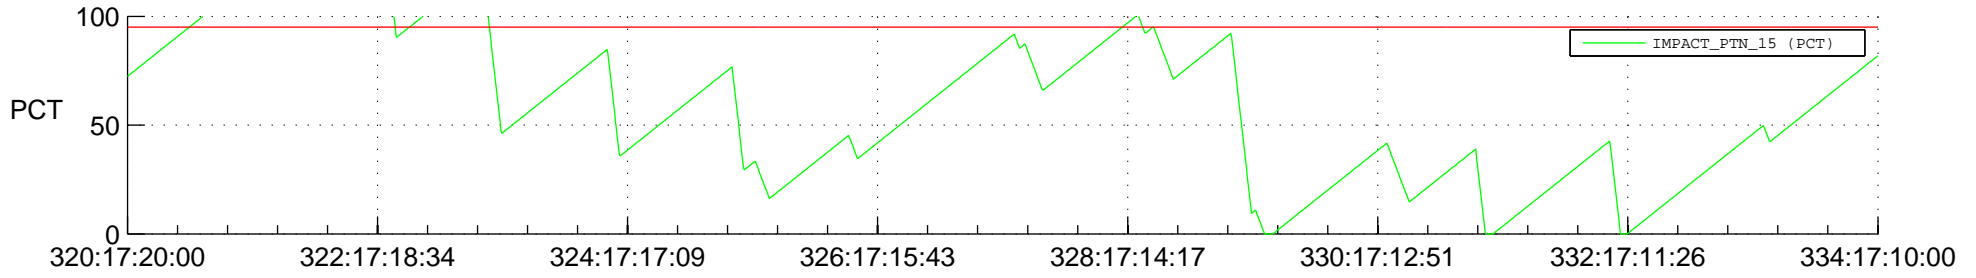

STEREO BEHIND SSR PCT Full Prediction

SWAVES_Percent_Full_Prediction

IMPACT_Percent_Full_Prediction

PLASTIC_Percent_Full_Prediction

Spacecraft_DownLink_Rate

Ground Time (2012:320:17:20:00.000 -2012:334:17:10:00.000)