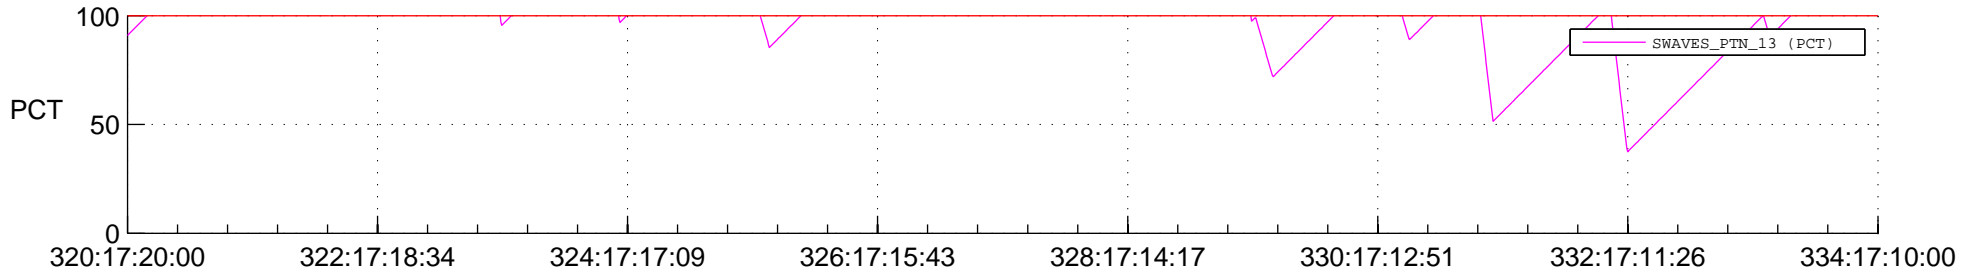

STEREO BEHIND SSR PCT Full Prediction

SWAVES_Percent_Full_Prediction

IMPACT_Percent_Full_Prediction

PLASTIC_Percent_Full_Prediction

Spacecraft_DownLink_Rate

Ground Time (2012:320:17:20:00.000 -2012:334:17:10:00.000)