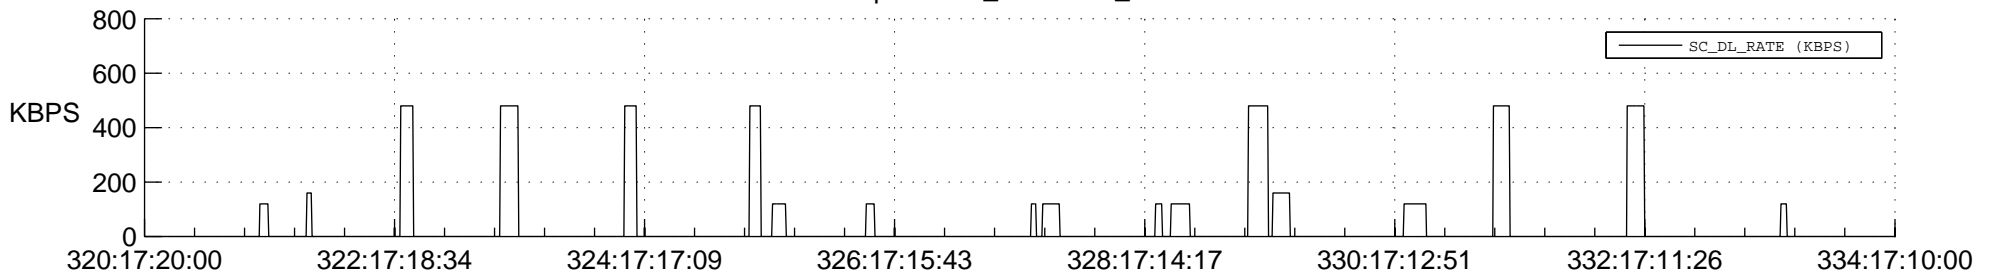

STEREO BEHIND SSR PCT Full Prediction

SWAVES_Percent_Full_Prediction

IMPACT_Percent_Full_Prediction

PLASTIC_Percent_Full_Prediction

Spacecraft_DownLink_Rate

Ground Time (2012:320:17:20:00.000 -2012:334:17:10:00.000)