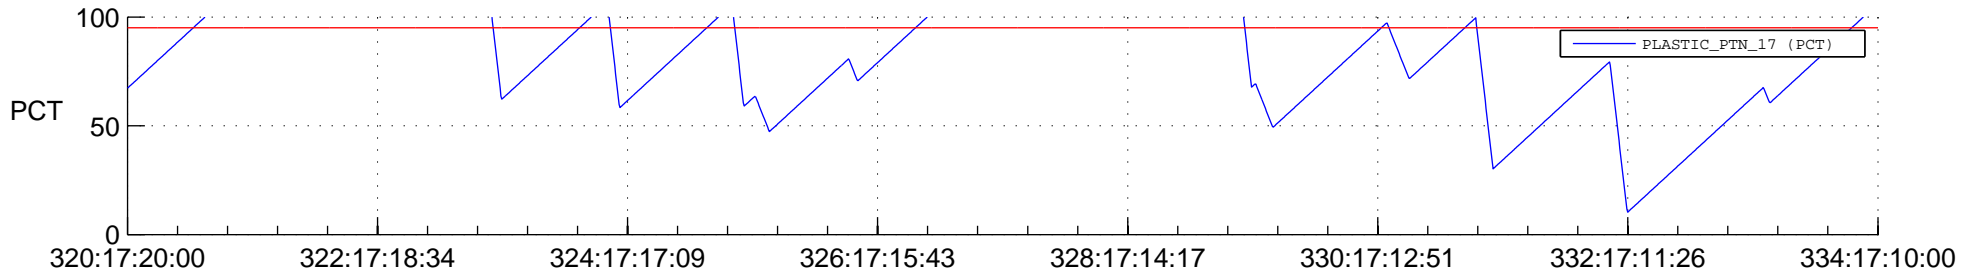

STEREO BEHIND SSR PCT Full Prediction

SWAVES_Percent_Full_Prediction

IMPACT_Percent_Full_Prediction

PLASTIC_Percent_Full_Prediction

Spacecraft_DownLink_Rate

Ground Time (2012:320:17:20:00.000 -2012:334:17:10:00.000)