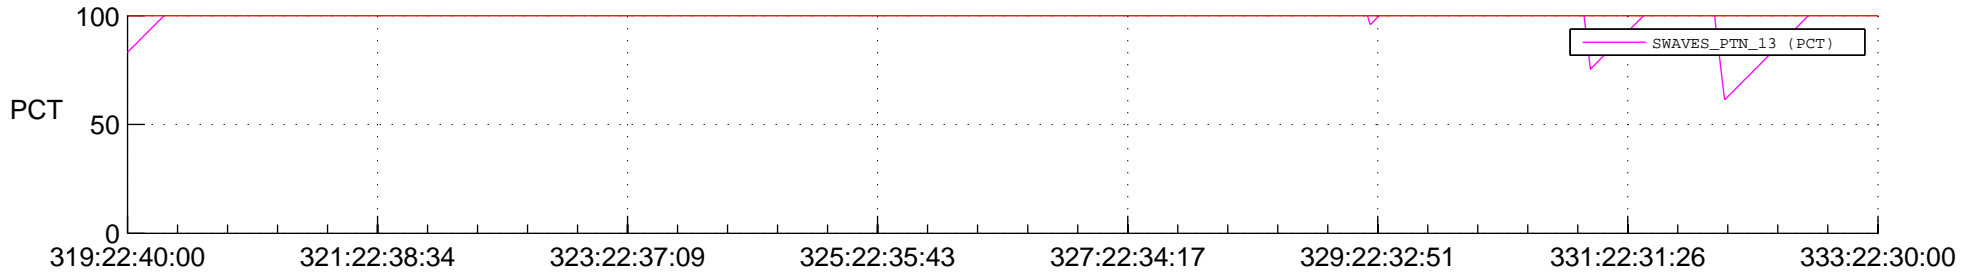

STEREO BEHIND SSR PCT Full Prediction

SWAVES_Percent_Full_Prediction

IMPACT_Percent_Full_Prediction

PLASTIC_Percent_Full_Prediction

Spacecraft_DownLink_Rate

Ground Time (2012:319:22:40:00.000 -2012:333:22:30:00.000)