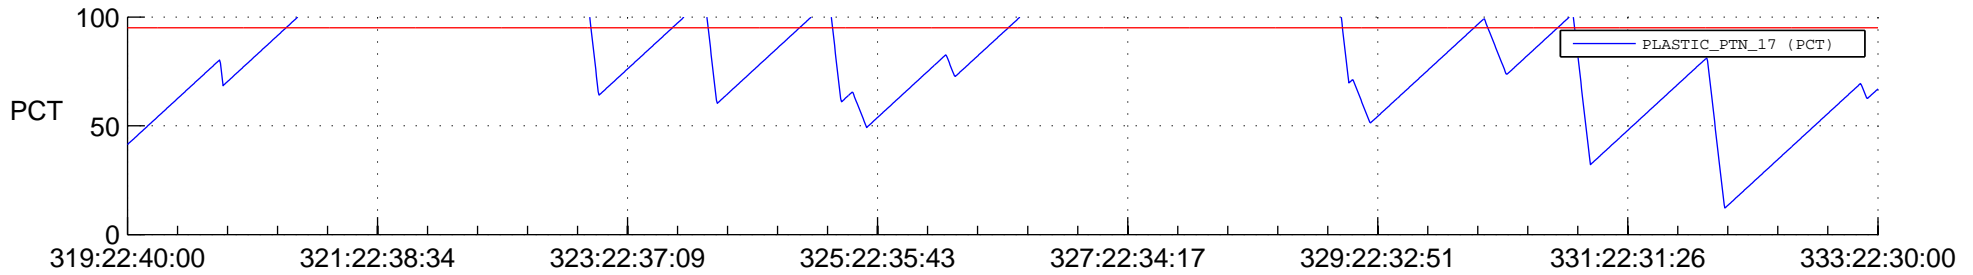

STEREO BEHIND SSR PCT Full Prediction

SWAVES_Percent_Full_Prediction

IMPACT_Percent_Full_Prediction

PLASTIC_Percent_Full_Prediction

Spacecraft_DownLink_Rate

Ground Time (2012:319:22:40:00.000 -2012:333:22:30:00.000)