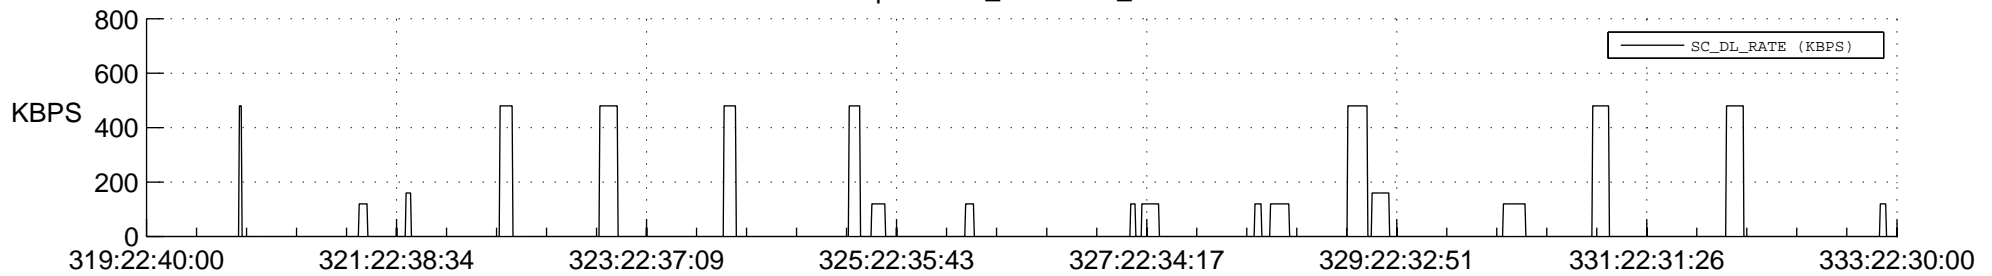

STEREO BEHIND SSR PCT Full Prediction

SWAVES_Percent_Full_Prediction

IMPACT_Percent_Full_Prediction

PLASTIC_Percent_Full_Prediction

Spacecraft_DownLink_Rate

Ground Time (2012:319:22:40:00.000 -2012:333:22:30:00.000)