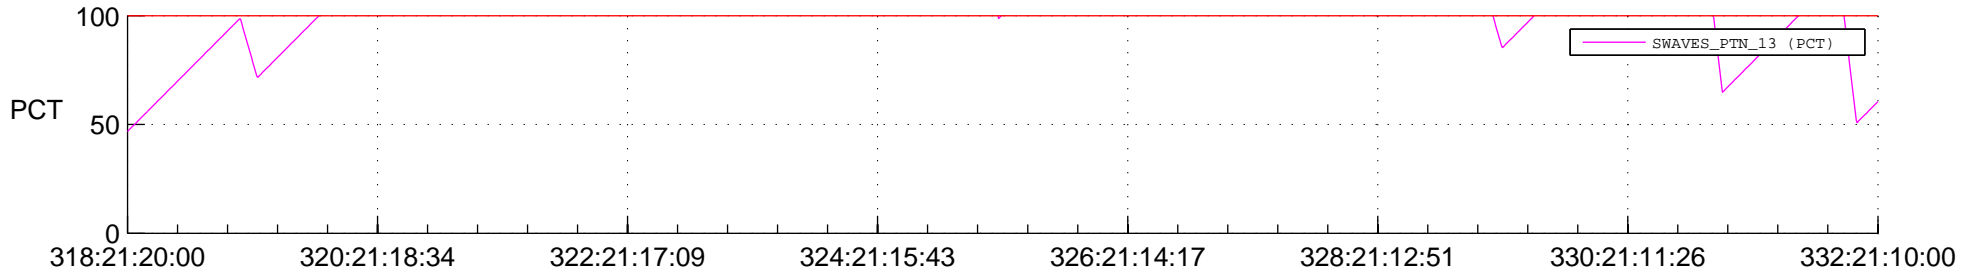

# STEREO BEHIND SSR PCT Full Prediction

## SWAVES\_Percent\_Full\_Prediction

## Spacecraft\_DownLink\_Rate

Ground Time (2012:318:21:20:00.000 -2012:332:21:10:00.000)