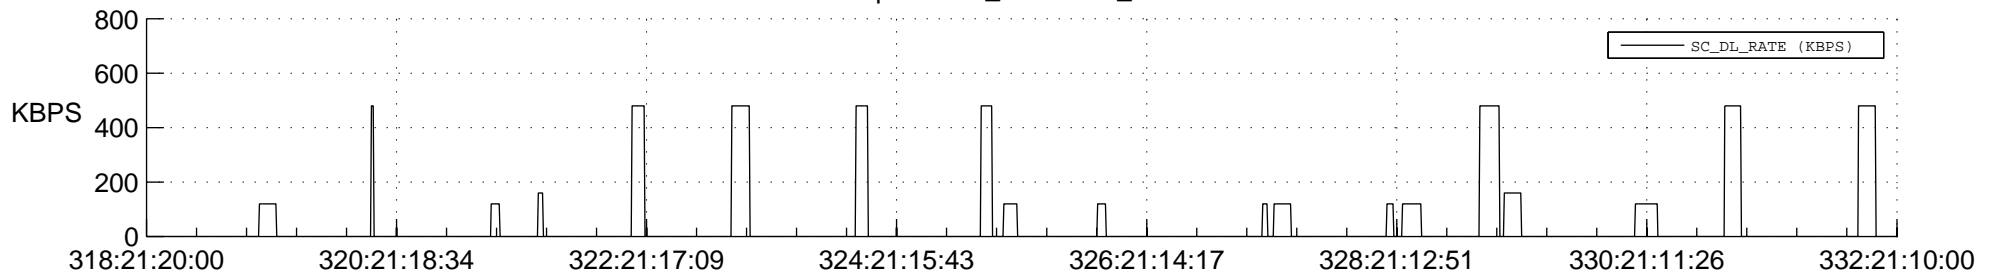

## Spacecraft\_DownLink\_Rate

Ground Time (2012:318:21:20:00.000 -2012:332:21:10:00.000)