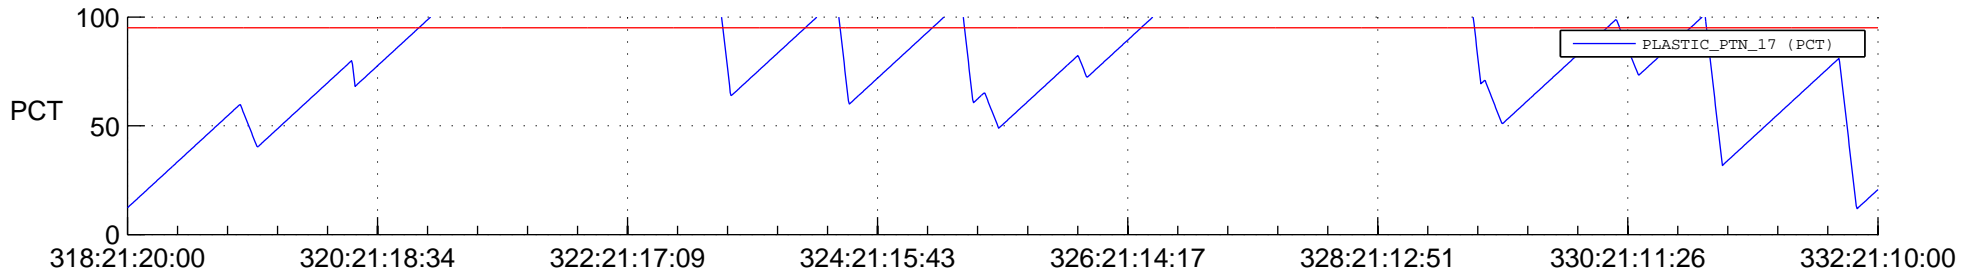

# STEREO BEHIND SSR PCT Full Prediction

## SWAVES\_Percent\_Full\_Prediction

## Spacecraft\_DownLink\_Rate

Ground Time (2012:318:21:20:00.000 -2012:332:21:10:00.000)