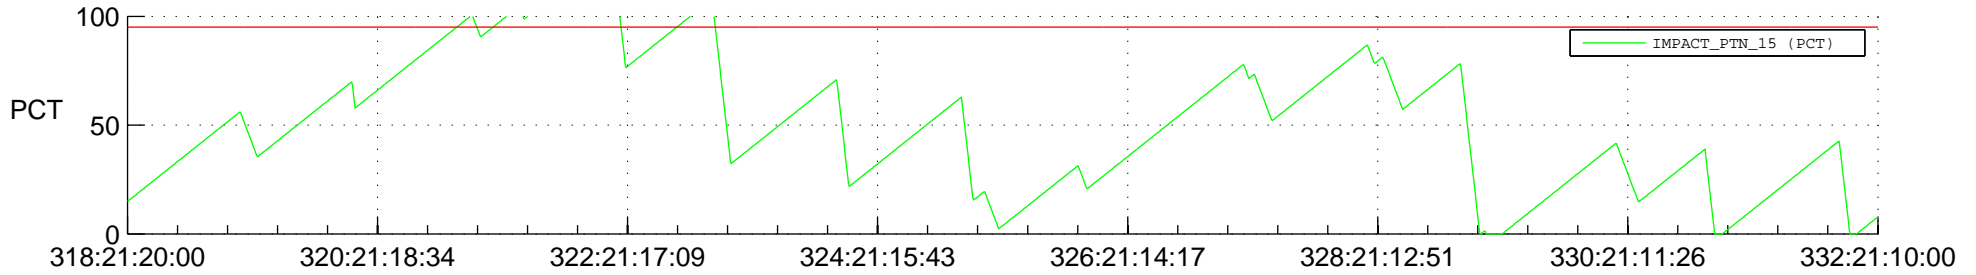

IMPACT_Percent_Full_Prediction