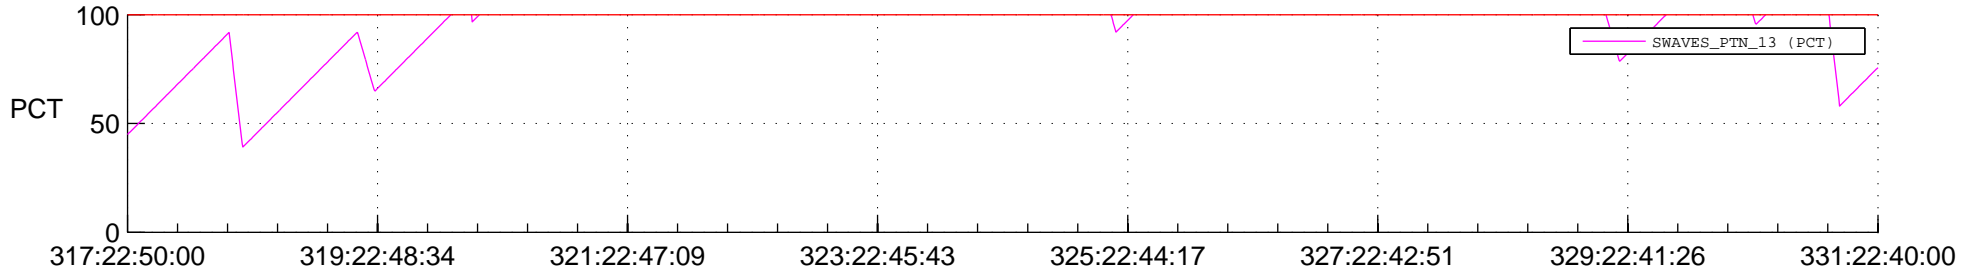

STEREO BEHIND SSR PCT Full Prediction

SWAVES_Percent_Full_Prediction