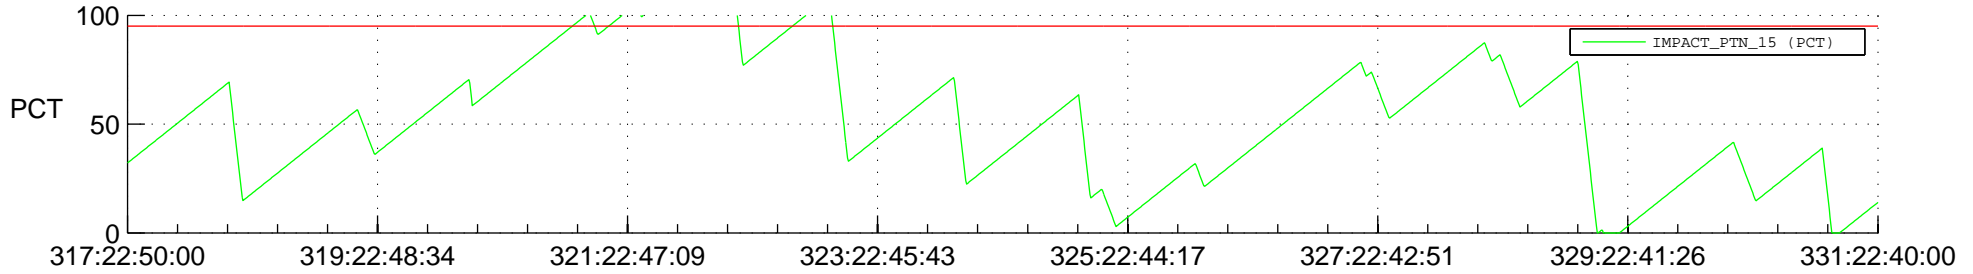

IMPACT_Percent_Full_Prediction