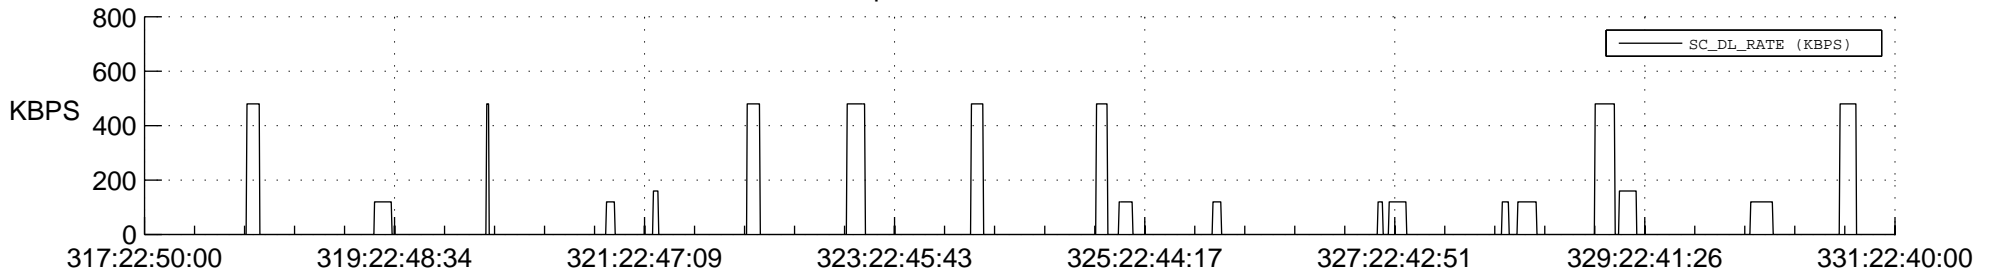

## Spacecraft\_DownLink\_Rate

Ground Time (2012:317:22:50:00.000 -2012:331:22:40:00.000)