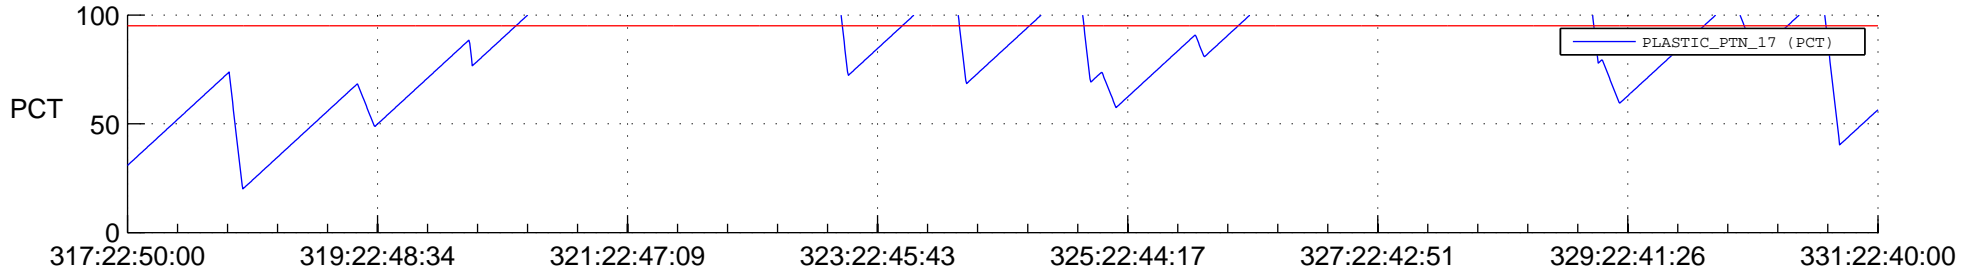

# STEREO BEHIND SSR PCT Full Prediction

## SWAVES\_Percent\_Full\_Prediction

## Spacecraft\_DownLink\_Rate

Ground Time (2012:317:22:50:00.000 -2012:331:22:40:00.000)