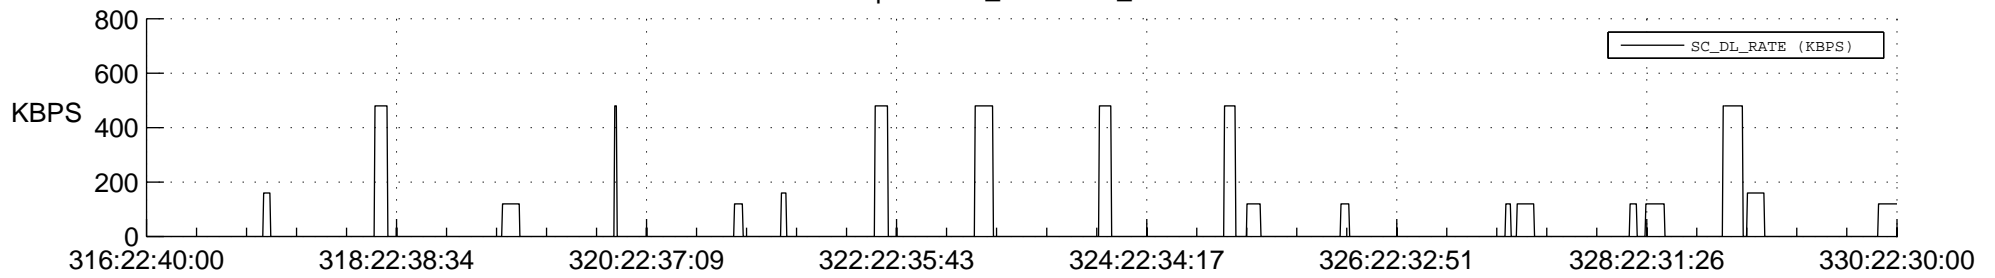

STEREO BEHIND SSR PCT Full Prediction

SWAVES_Percent_Full_Prediction

IMPACT_Percent_Full_Prediction

PLASTIC_Percent_Full_Prediction

Spacecraft_DownLink_Rate

Ground Time (2012:316:22:40:00.000 -2012:330:22:30:00.000)