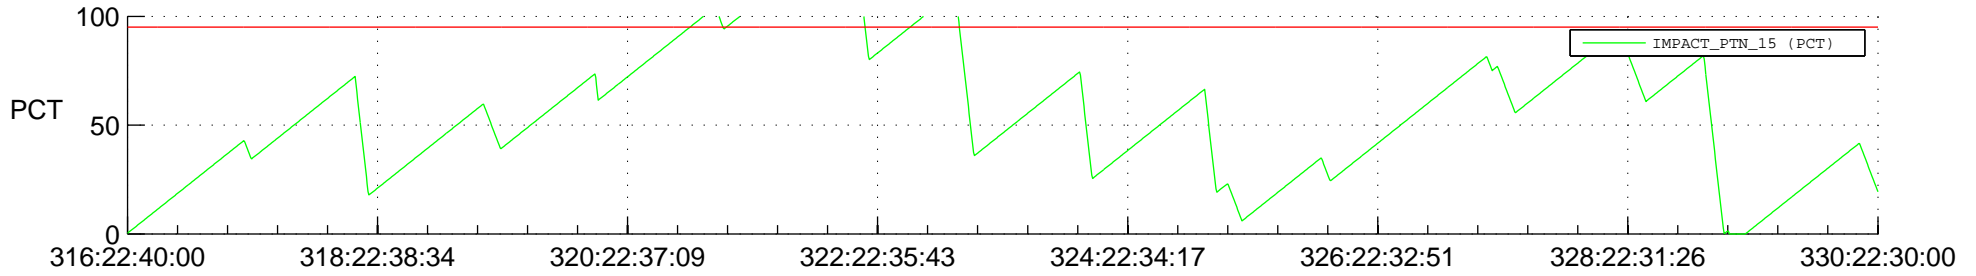

STEREO BEHIND SSR PCT Full Prediction

SWAVES_Percent_Full_Prediction

IMPACT_Percent_Full_Prediction

PLASTIC_Percent_Full_Prediction

Spacecraft_DownLink_Rate

Ground Time (2012:316:22:40:00.000 -2012:330:22:30:00.000)