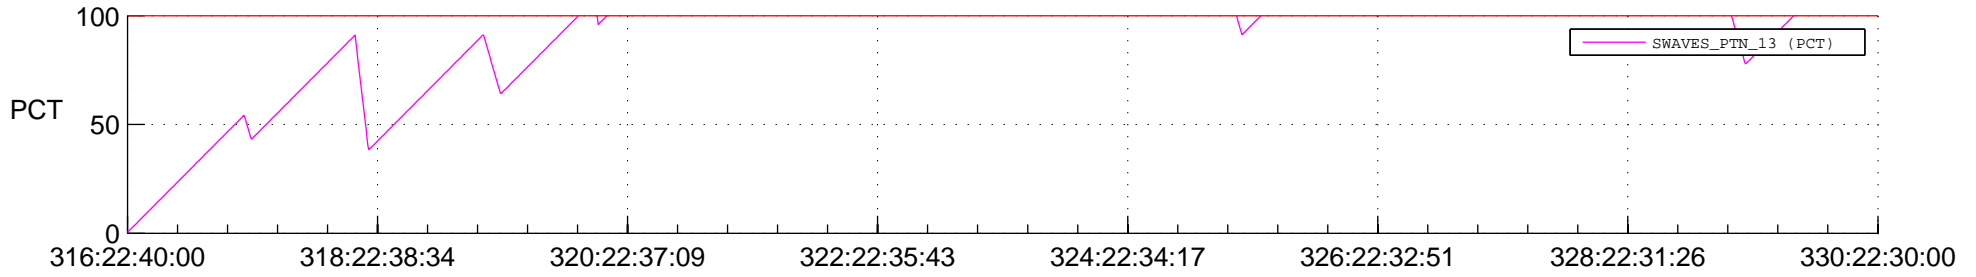

STEREO BEHIND SSR PCT Full Prediction

SWAVES_Percent_Full_Prediction

IMPACT_Percent_Full_Prediction

PLASTIC_Percent_Full_Prediction

Spacecraft_DownLink_Rate

Ground Time (2012:316:22:40:00.000 -2012:330:22:30:00.000)