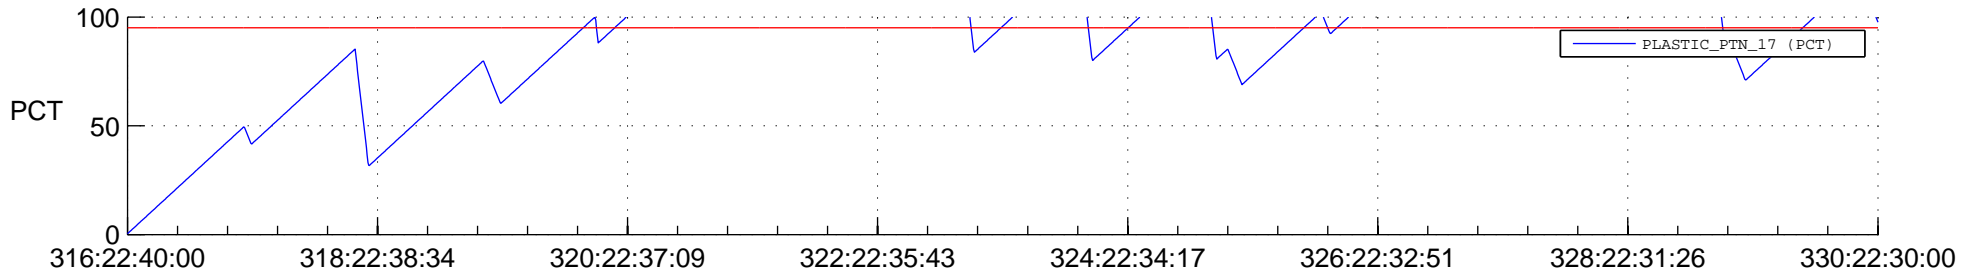

STEREO BEHIND SSR PCT Full Prediction

SWAVES_Percent_Full_Prediction

IMPACT_Percent_Full_Prediction

PLASTIC_Percent_Full_Prediction

Spacecraft_DownLink_Rate

Ground Time (2012:316:22:40:00.000 -2012:330:22:30:00.000)