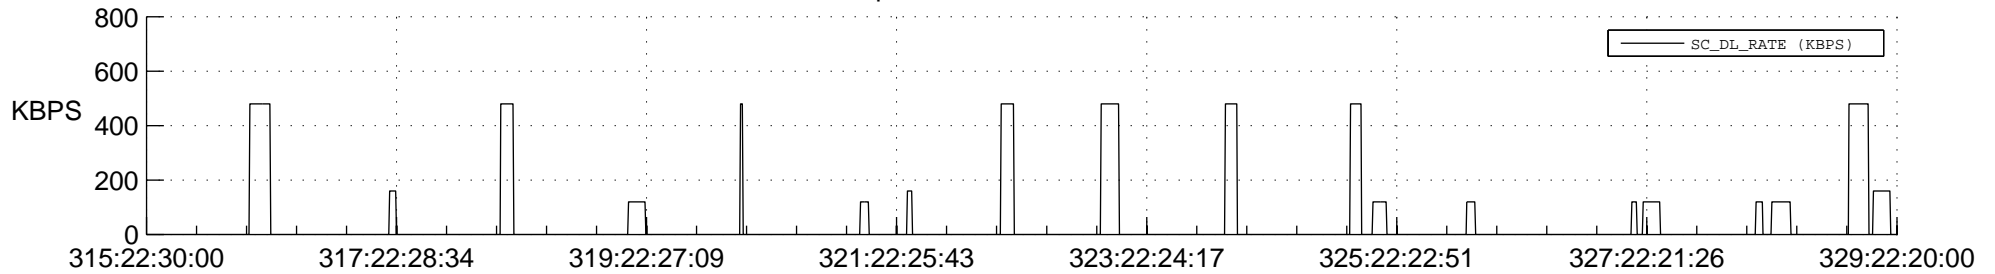

## Spacecraft\_DownLink\_Rate

Ground Time (2012:315:22:30:00.000 -2012:329:22:20:00.000)