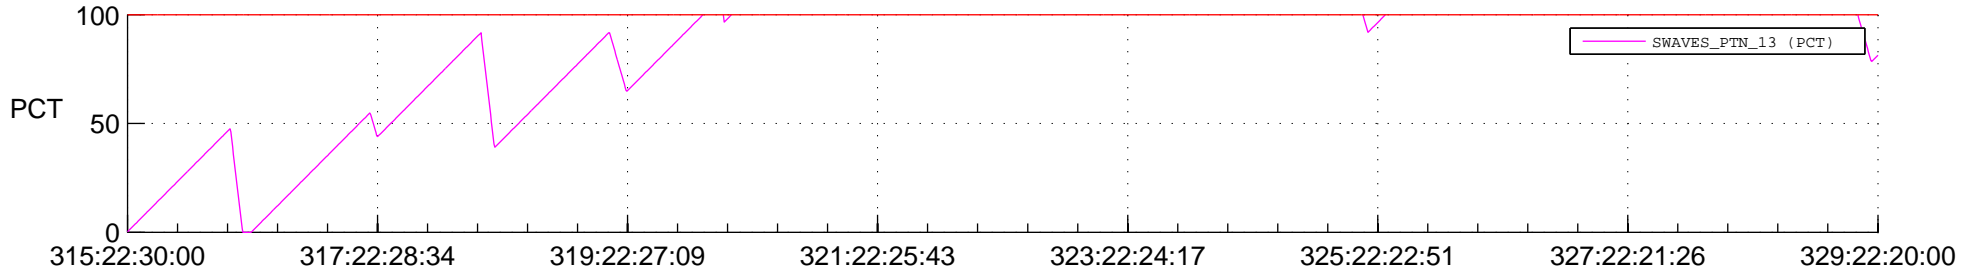

STEREO BEHIND SSR PCT Full Prediction

SWAVES_Percent_Full_Prediction