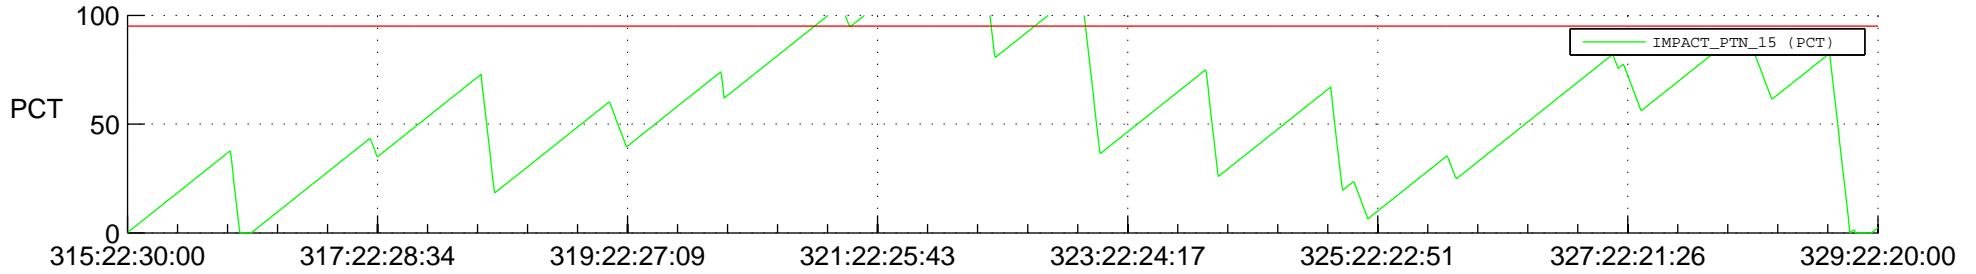

IMPACT_Percent_Full_Prediction