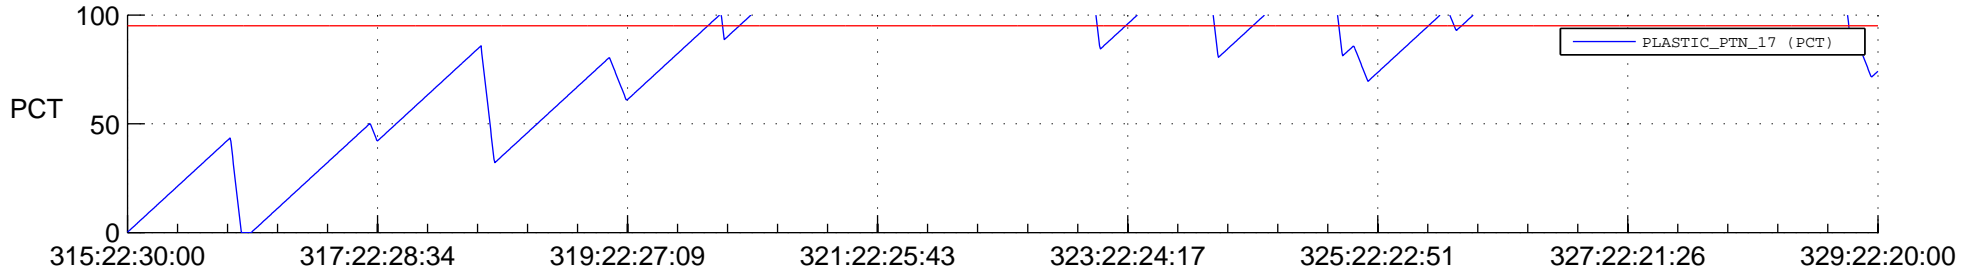

# STEREO BEHIND SSR PCT Full Prediction

## SWAVES\_Percent\_Full\_Prediction

## Spacecraft\_DownLink\_Rate

Ground Time (2012:315:22:30:00.000 -2012:329:22:20:00.000)