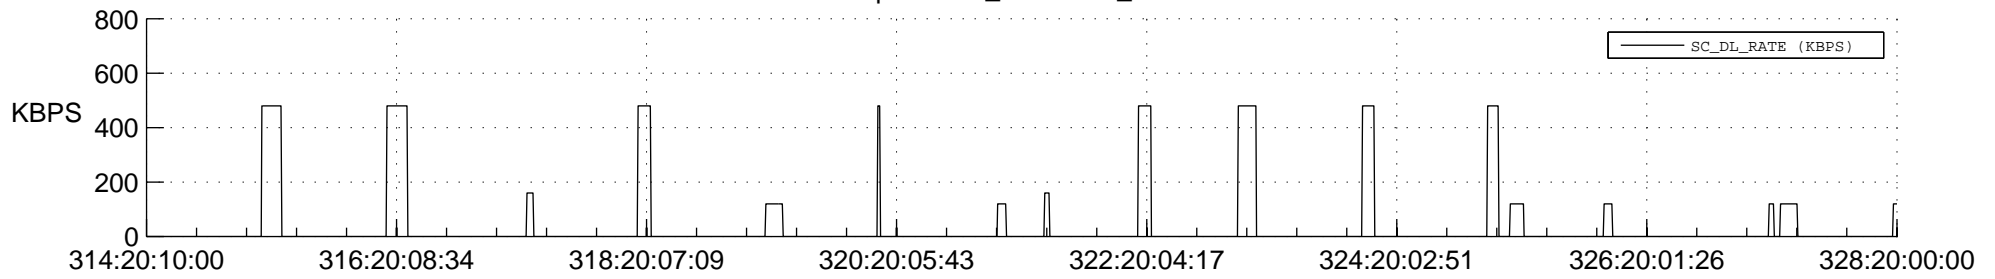

STEREO BEHIND SSR PCT Full Prediction

SWAVES_Percent_Full_Prediction

IMPACT_Percent_Full_Prediction

PLASTIC_Percent_Full_Prediction

Spacecraft_DownLink_Rate

Ground Time (2012:314:20:10:00.000 -2012:328:20:00:00.000)