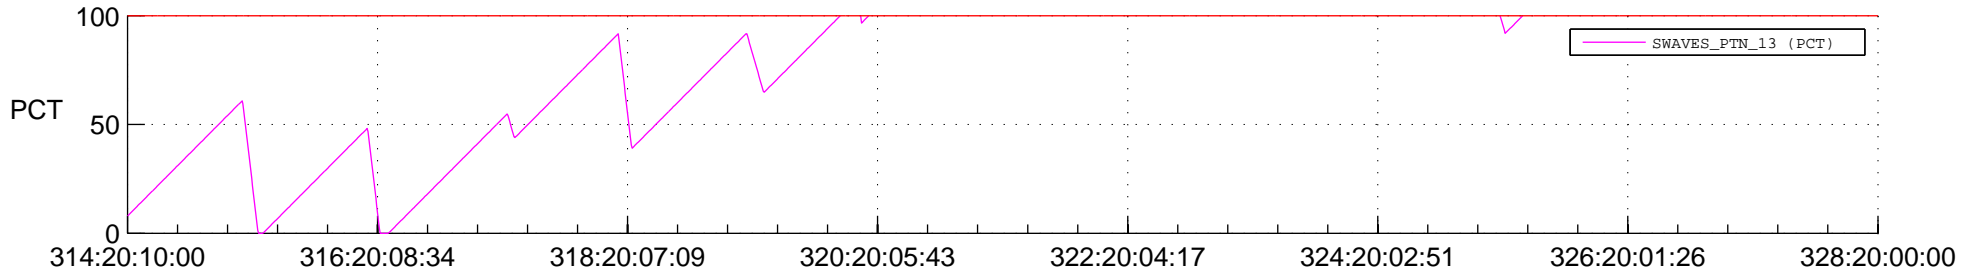

STEREO BEHIND SSR PCT Full Prediction

SWAVES_Percent_Full_Prediction

IMPACT_Percent_Full_Prediction

PLASTIC_Percent_Full_Prediction

Spacecraft_DownLink_Rate

Ground Time (2012:314:20:10:00.000 -2012:328:20:00:00.000)