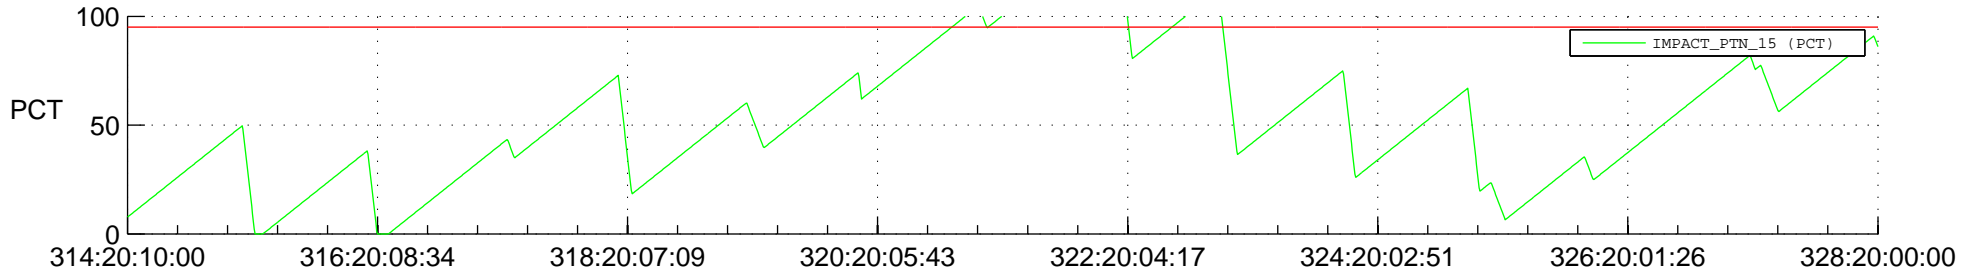

STEREO BEHIND SSR PCT Full Prediction

SWAVES_Percent_Full_Prediction

IMPACT_Percent_Full_Prediction

PLASTIC_Percent_Full_Prediction

Spacecraft_DownLink_Rate

Ground Time (2012:314:20:10:00.000 -2012:328:20:00:00.000)