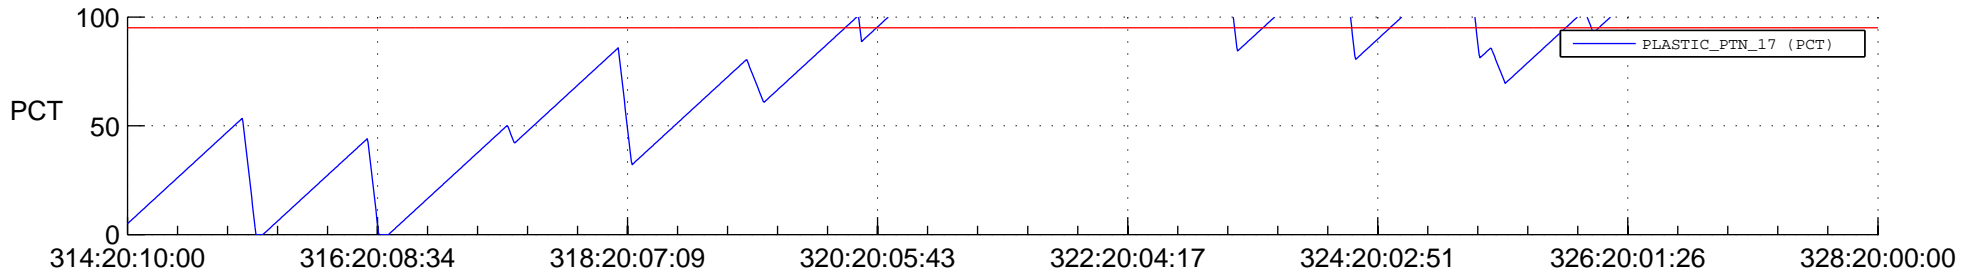

STEREO BEHIND SSR PCT Full Prediction

SWAVES_Percent_Full_Prediction

IMPACT_Percent_Full_Prediction

PLASTIC_Percent_Full_Prediction

Spacecraft_DownLink_Rate

Ground Time (2012:314:20:10:00.000 -2012:328:20:00:00.000)