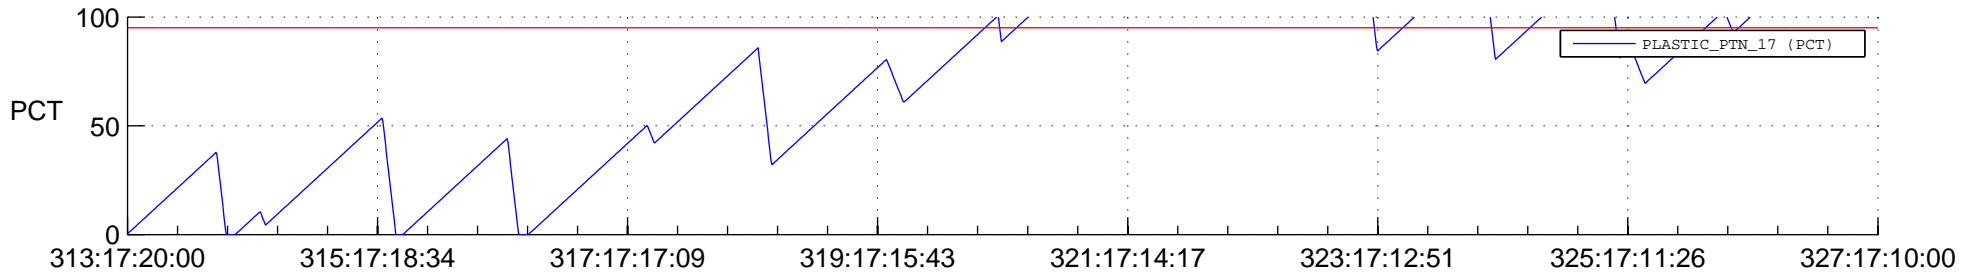

# STEREO BEHIND SSR PCT Full Prediction

## SWAVES\_Percent\_Full\_Prediction

## Spacecraft\_DownLink\_Rate

Ground Time (2012:313:17:20:00.000 -2012:327:17:10:00.000)