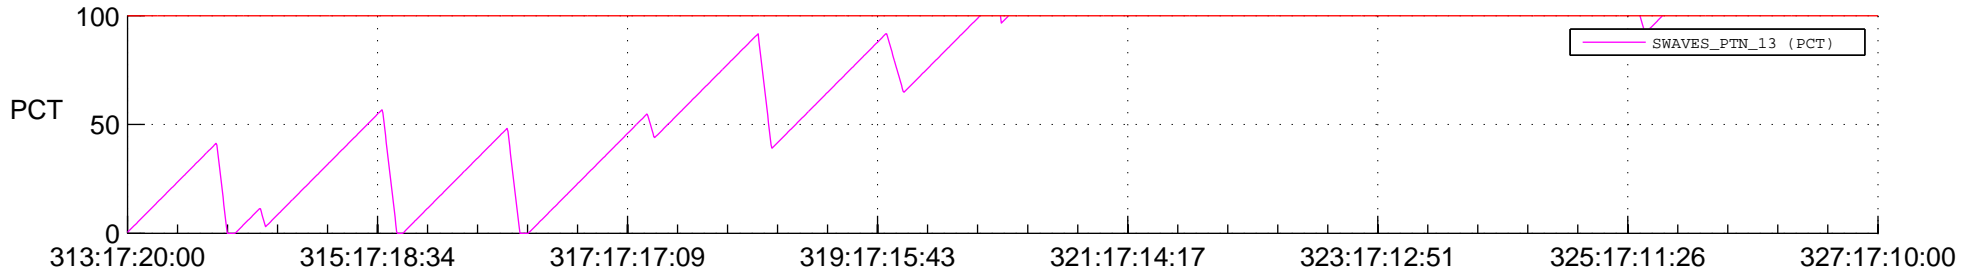

# STEREO BEHIND SSR PCT Full Prediction

## SWAVES\_Percent\_Full\_Prediction

## Spacecraft\_DownLink\_Rate

Ground Time (2012:313:17:20:00.000 -2012:327:17:10:00.000)