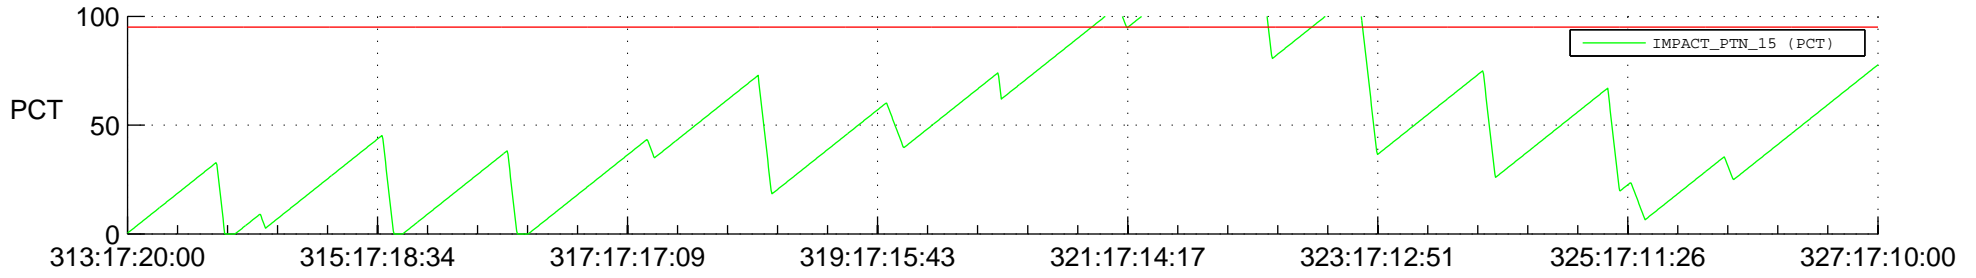

IMPACT_Percent_Full_Prediction