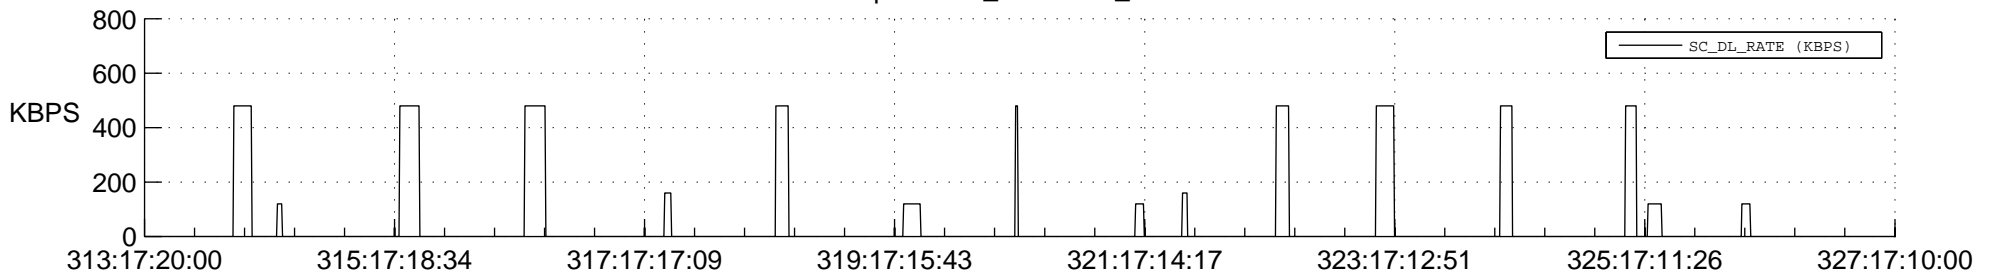

## Spacecraft\_DownLink\_Rate

Ground Time (2012:313:17:20:00.000 -2012:327:17:10:00.000)