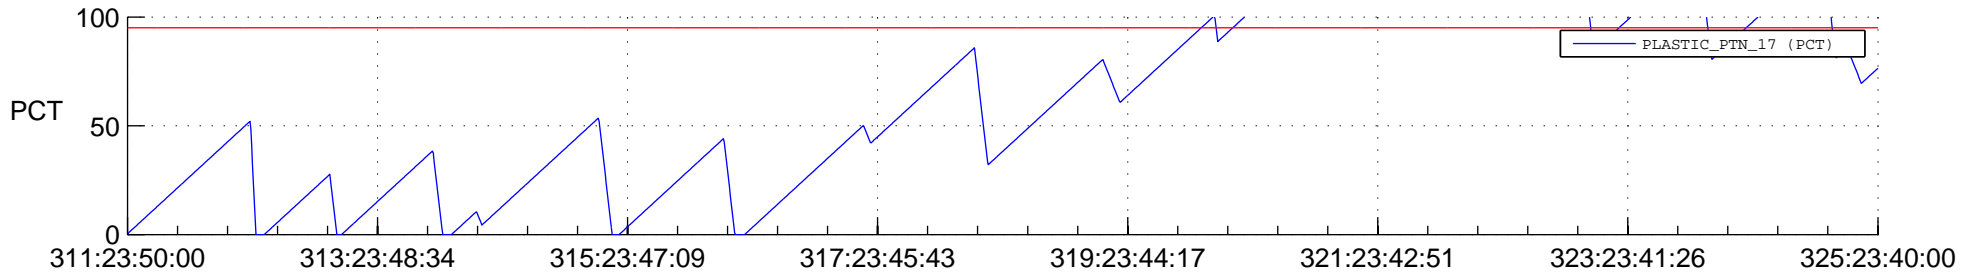

STEREO BEHIND SSR PCT Full Prediction

SWAVES_Percent_Full_Prediction

IMPACT_Percent_Full_Prediction

PLASTIC_Percent_Full_Prediction

Spacecraft_DownLink_Rate

Ground Time (2012:311:23:50:00.000 -2012:325:23:40:00.000)