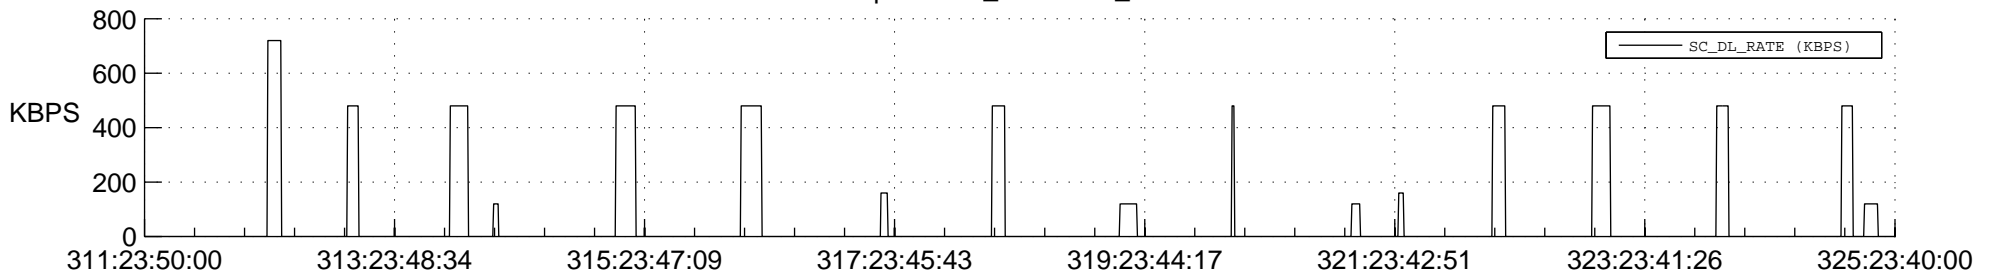

STEREO BEHIND SSR PCT Full Prediction

SWAVES_Percent_Full_Prediction

IMPACT_Percent_Full_Prediction

PLASTIC_Percent_Full_Prediction

Spacecraft_DownLink_Rate

Ground Time (2012:311:23:50:00.000 -2012:325:23:40:00.000)