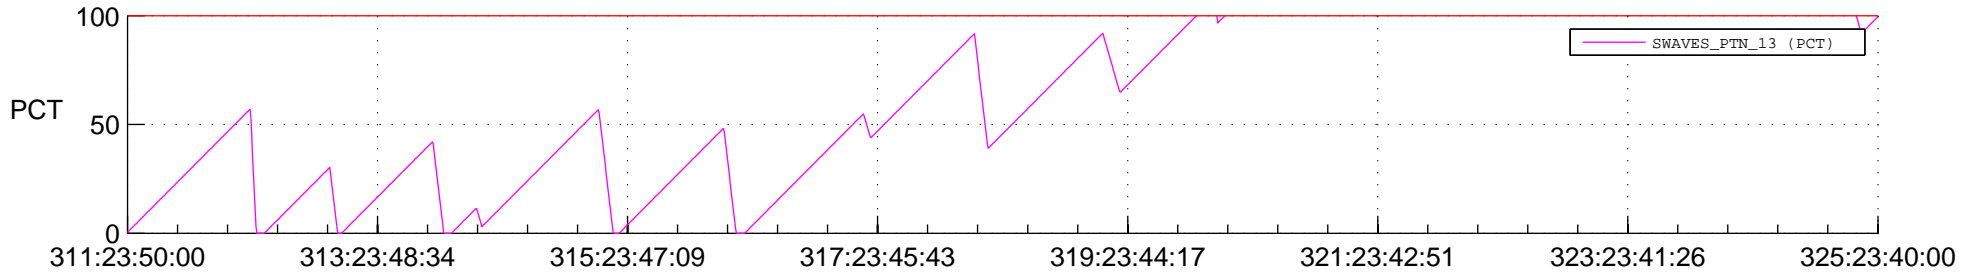

STEREO BEHIND SSR PCT Full Prediction

SWAVES_Percent_Full_Prediction

IMPACT_Percent_Full_Prediction

PLASTIC_Percent_Full_Prediction

Spacecraft_DownLink_Rate

Ground Time (2012:311:23:50:00.000 -2012:325:23:40:00.000)