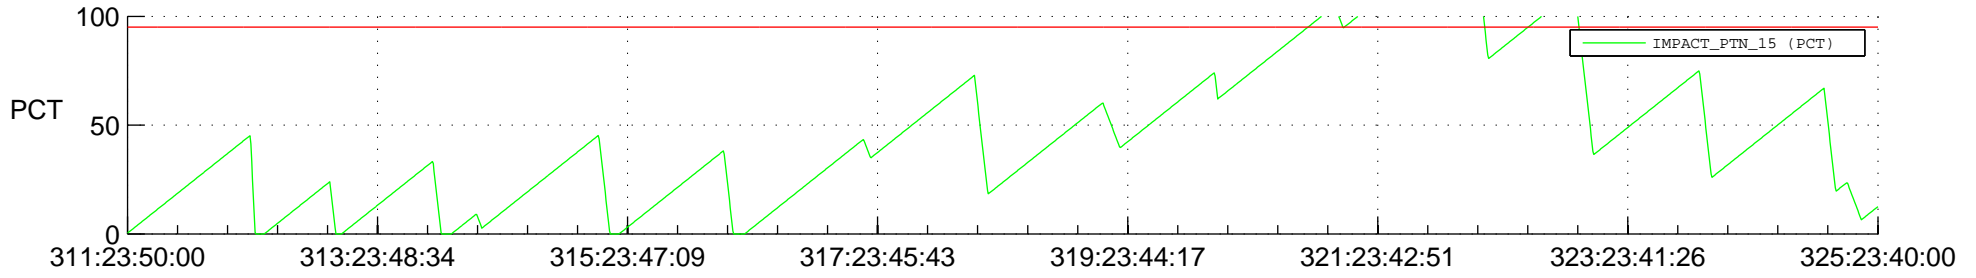

STEREO BEHIND SSR PCT Full Prediction

SWAVES_Percent_Full_Prediction

IMPACT_Percent_Full_Prediction

PLASTIC_Percent_Full_Prediction

Spacecraft_DownLink_Rate

Ground Time (2012:311:23:50:00.000 -2012:325:23:40:00.000)