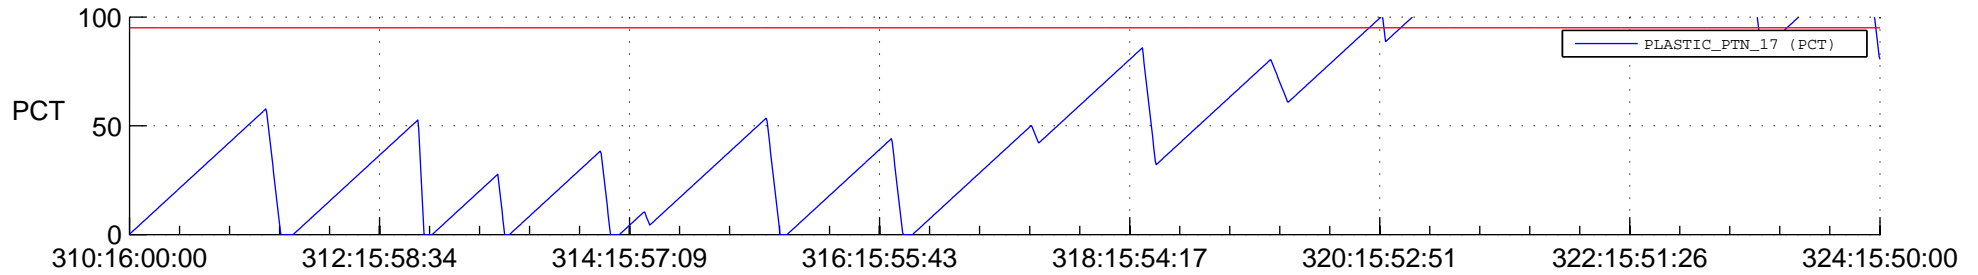

## Spacecraft\_DownLink\_Rate

Ground Time (2012:310:16:00:00.000 -2012:324:15:50:00.000)