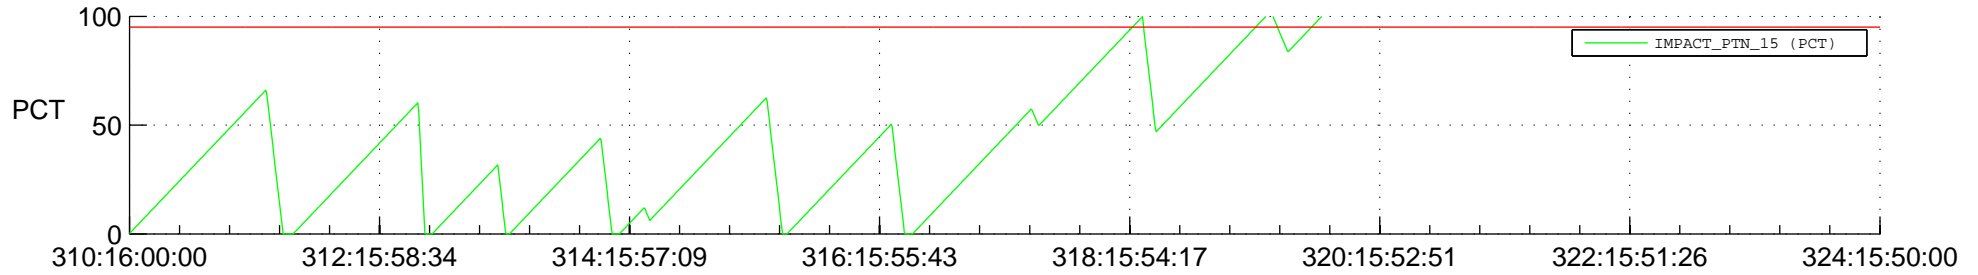

IMPACT_Percent_Full_Prediction