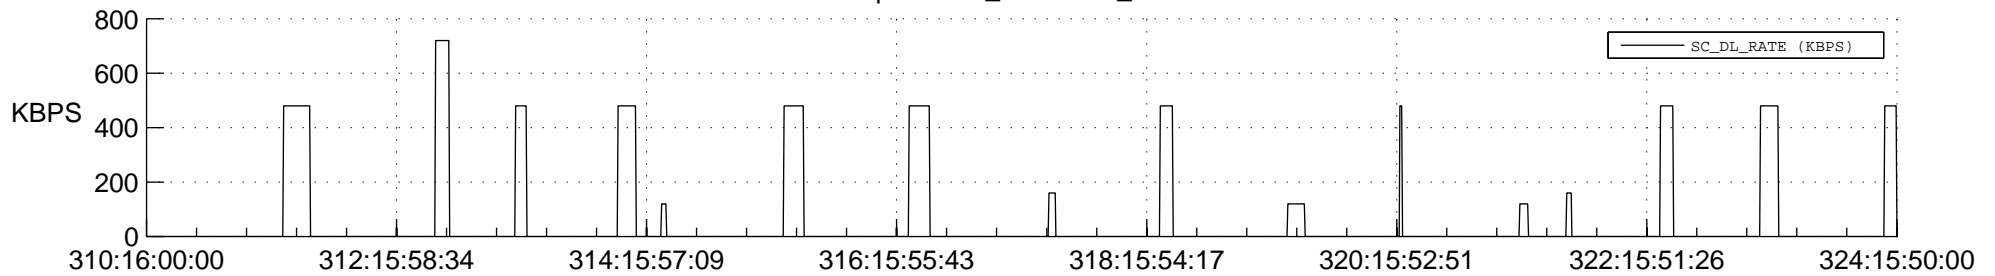

## Spacecraft\_DownLink\_Rate

Ground Time (2012:310:16:00:00.000 -2012:324:15:50:00.000)