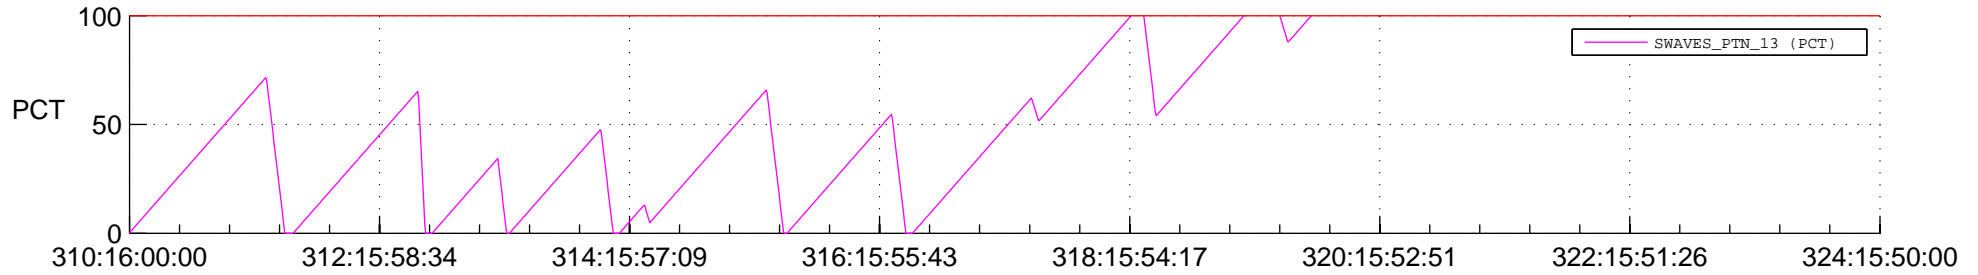

STEREO BEHIND SSR PCT Full Prediction

SWAVES_Percent_Full_Prediction