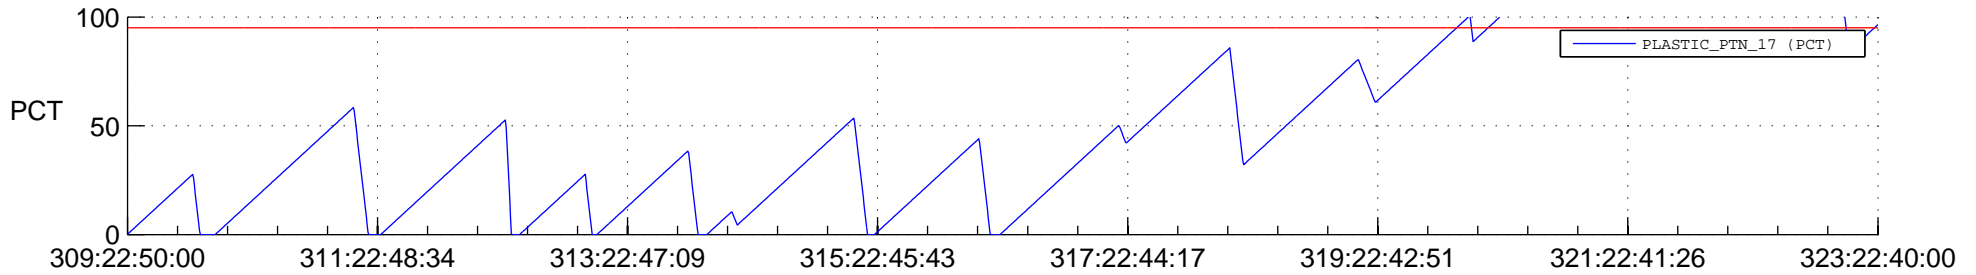

STEREO BEHIND SSR PCT Full Prediction

SWAVES_Percent_Full_Prediction

IMPACT_Percent_Full_Prediction

PLASTIC_Percent_Full_Prediction

Spacecraft_DownLink_Rate

Ground Time (2012:309:22:50:00.000 -2012:323:22:40:00.000)