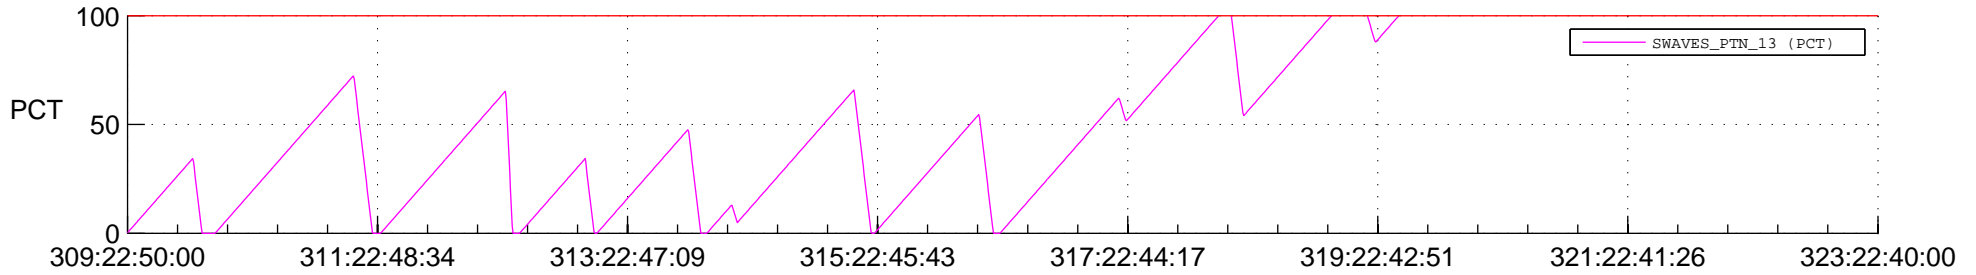

STEREO BEHIND SSR PCT Full Prediction

SWAVES_Percent_Full_Prediction

IMPACT_Percent_Full_Prediction

PLASTIC_Percent_Full_Prediction

Spacecraft_DownLink_Rate

Ground Time (2012:309:22:50:00.000 -2012:323:22:40:00.000)