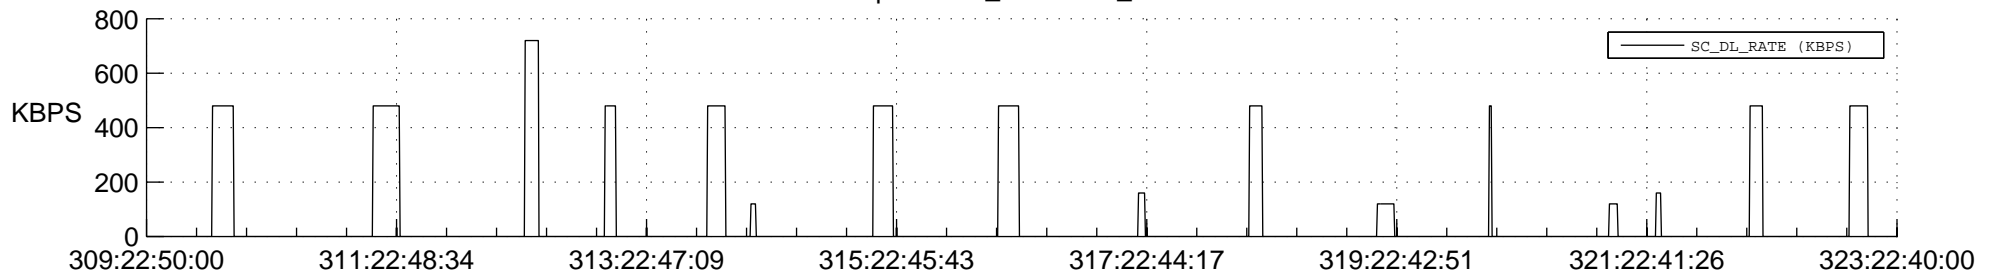

STEREO BEHIND SSR PCT Full Prediction

SWAVES_Percent_Full_Prediction

IMPACT_Percent_Full_Prediction

PLASTIC_Percent_Full_Prediction

Spacecraft_DownLink_Rate

Ground Time (2012:309:22:50:00.000 -2012:323:22:40:00.000)