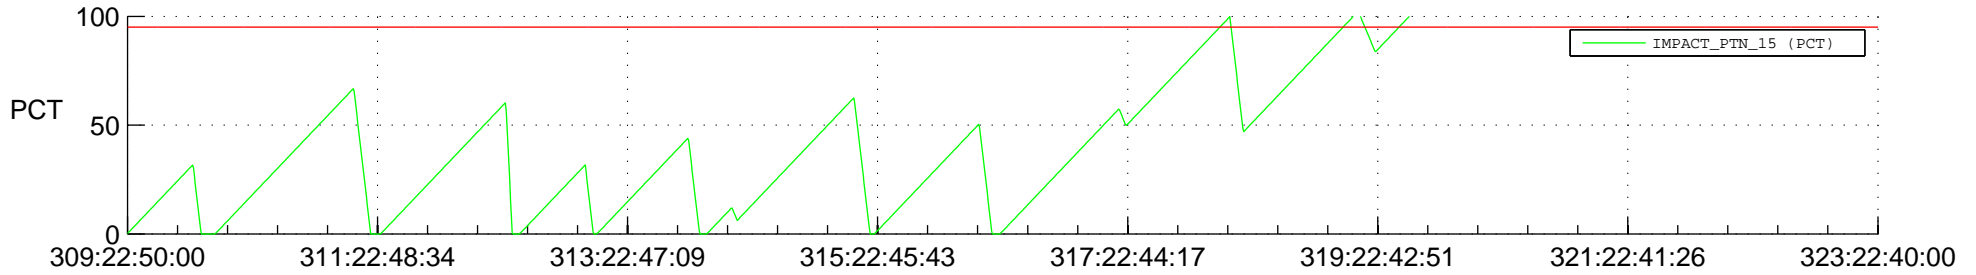

STEREO BEHIND SSR PCT Full Prediction

SWAVES_Percent_Full_Prediction

IMPACT_Percent_Full_Prediction

PLASTIC_Percent_Full_Prediction

Spacecraft_DownLink_Rate

Ground Time (2012:309:22:50:00.000 -2012:323:22:40:00.000)