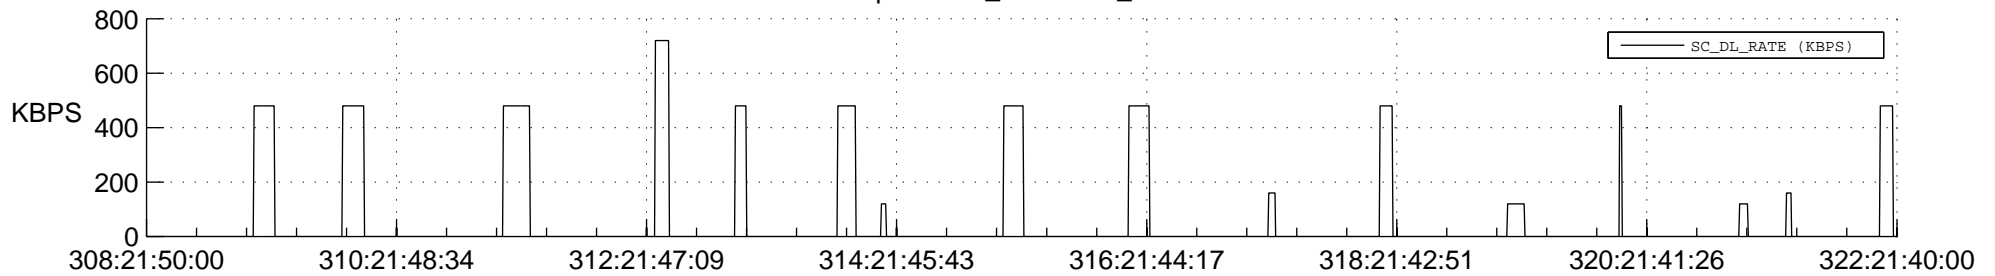

## Spacecraft\_DownLink\_Rate

Ground Time (2012:308:21:50:00.000 -2012:322:21:40:00.000)