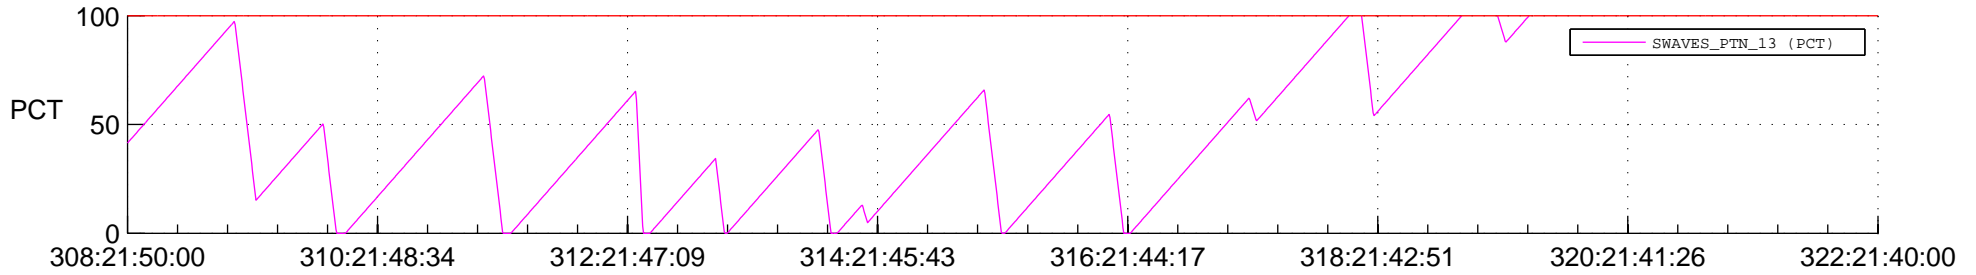

STEREO BEHIND SSR PCT Full Prediction

SWAVES_Percent_Full_Prediction