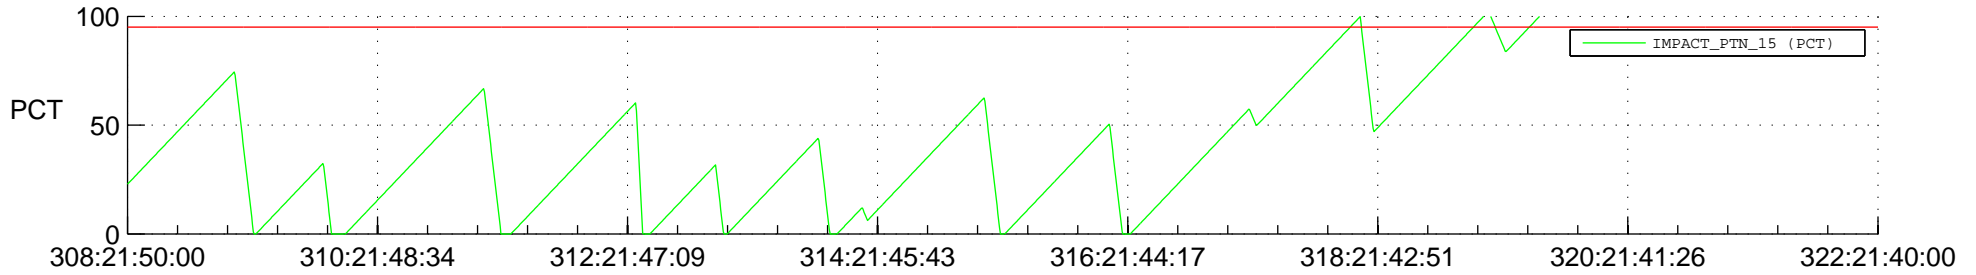

IMPACT_Percent_Full_Prediction