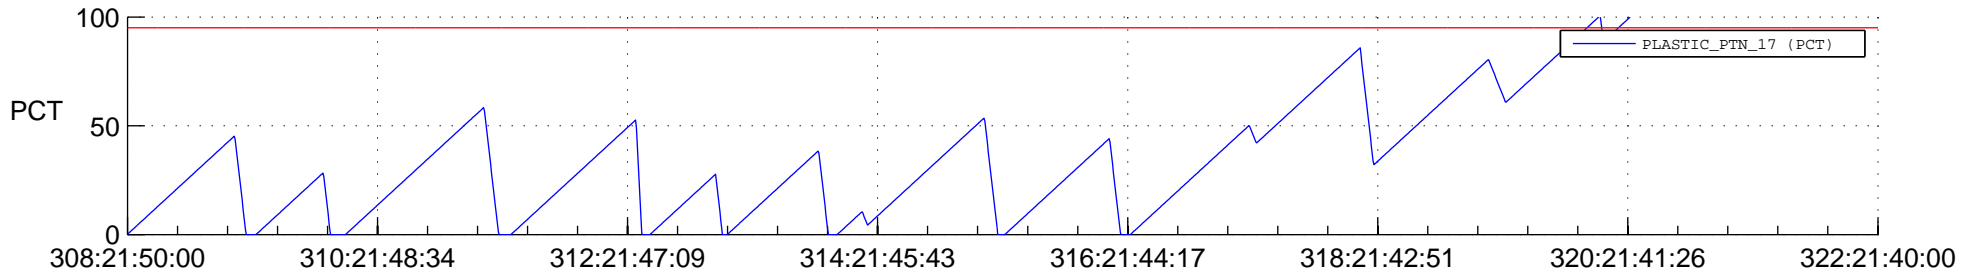

## Spacecraft\_DownLink\_Rate

Ground Time (2012:308:21:50:00.000 -2012:322:21:40:00.000)