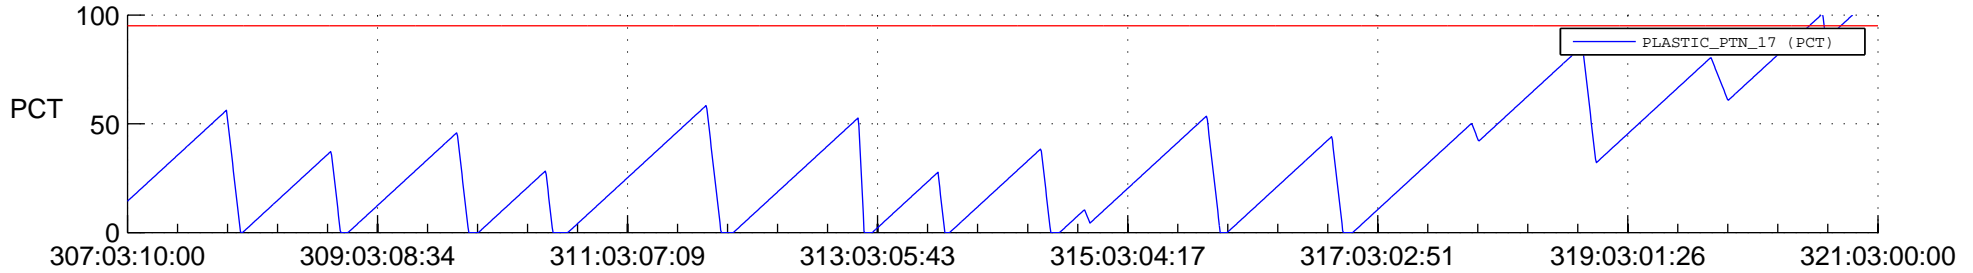

STEREO BEHIND SSR PCT Full Prediction

SWAVES_Percent_Full_Prediction

IMPACT_Percent_Full_Prediction

PLASTIC_Percent_Full_Prediction

Spacecraft_DownLink_Rate

Ground Time (2012:307:03:10:00.000 -2012:321:03:00:00.000)