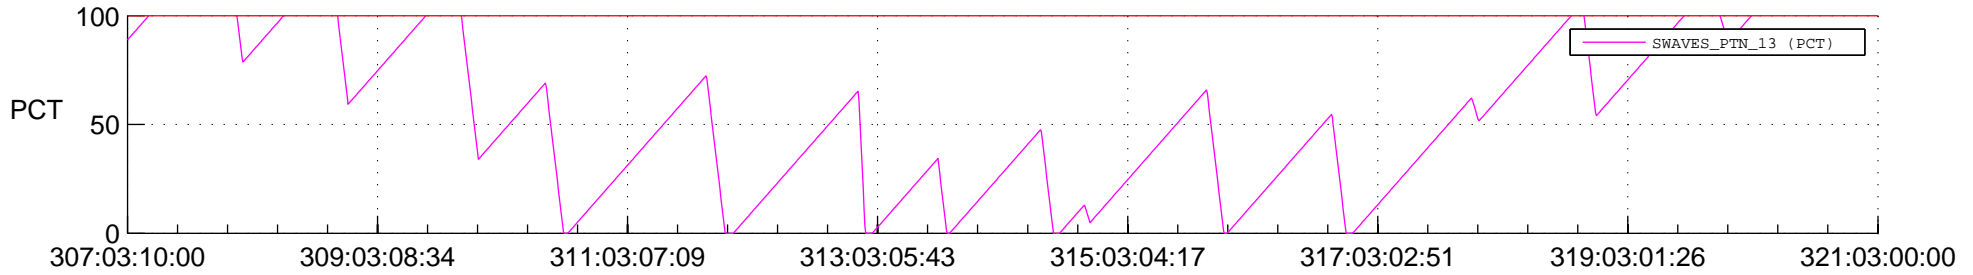

STEREO BEHIND SSR PCT Full Prediction

SWAVES_Percent_Full_Prediction

IMPACT_Percent_Full_Prediction

PLASTIC_Percent_Full_Prediction

Spacecraft_DownLink_Rate

Ground Time (2012:307:03:10:00.000 -2012:321:03:00:00.000)