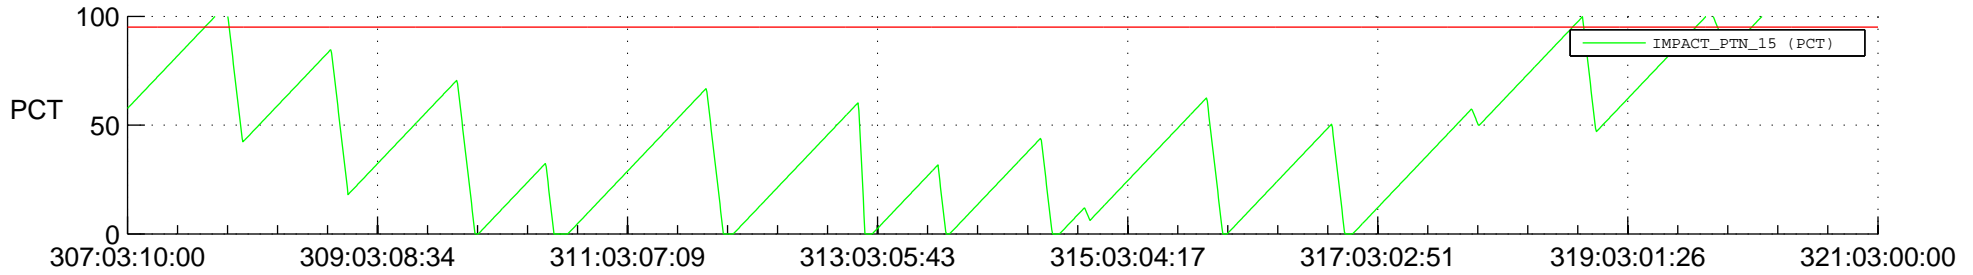

STEREO BEHIND SSR PCT Full Prediction

SWAVES_Percent_Full_Prediction

IMPACT_Percent_Full_Prediction

PLASTIC_Percent_Full_Prediction

Spacecraft_DownLink_Rate

Ground Time (2012:307:03:10:00.000 -2012:321:03:00:00.000)