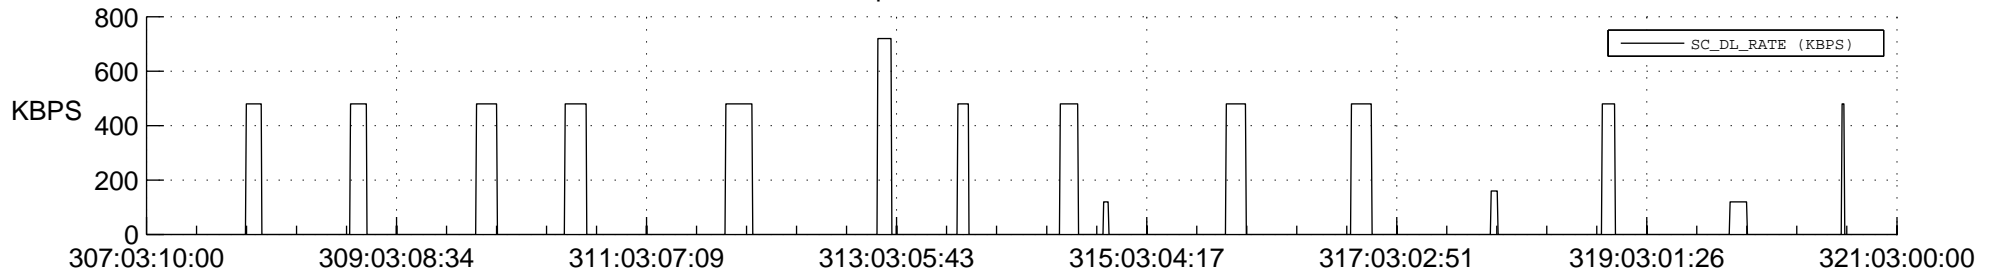

STEREO BEHIND SSR PCT Full Prediction

SWAVES_Percent_Full_Prediction

IMPACT_Percent_Full_Prediction

PLASTIC_Percent_Full_Prediction

Spacecraft_DownLink_Rate

Ground Time (2012:307:03:10:00.000 -2012:321:03:00:00.000)