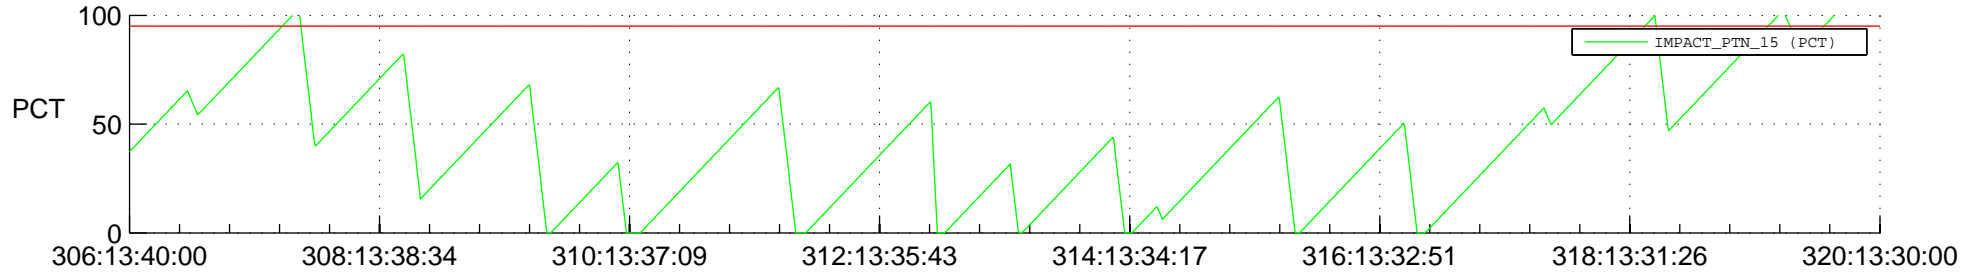

STEREO BEHIND SSR PCT Full Prediction

SWAVES_Percent_Full_Prediction

IMPACT_Percent_Full_Prediction

PLASTIC_Percent_Full_Prediction

Spacecraft_DownLink_Rate

Ground Time (2012:306:13:40:00.000 -2012:320:13:30:00.000)