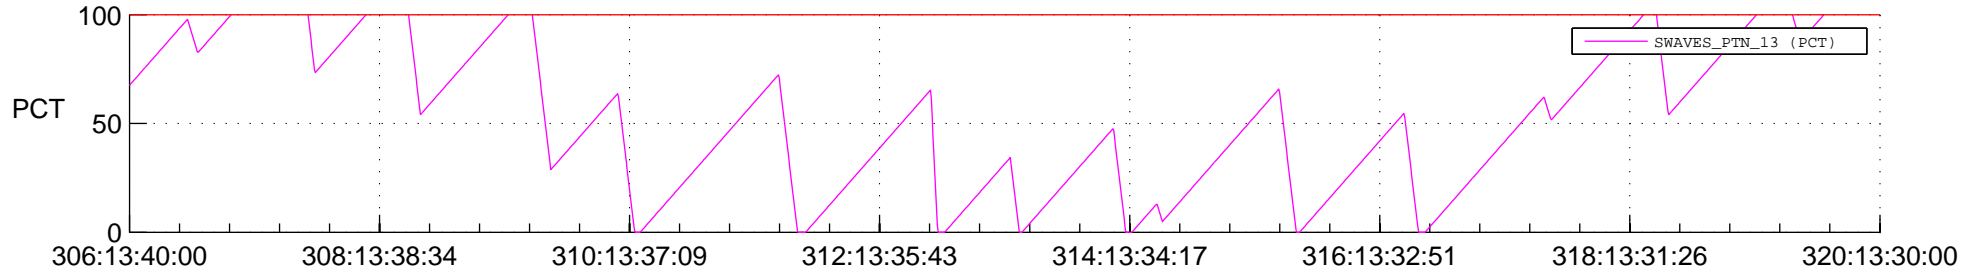

STEREO BEHIND SSR PCT Full Prediction

SWAVES_Percent_Full_Prediction

IMPACT_Percent_Full_Prediction

PLASTIC_Percent_Full_Prediction

Spacecraft_DownLink_Rate

Ground Time (2012:306:13:40:00.000 -2012:320:13:30:00.000)