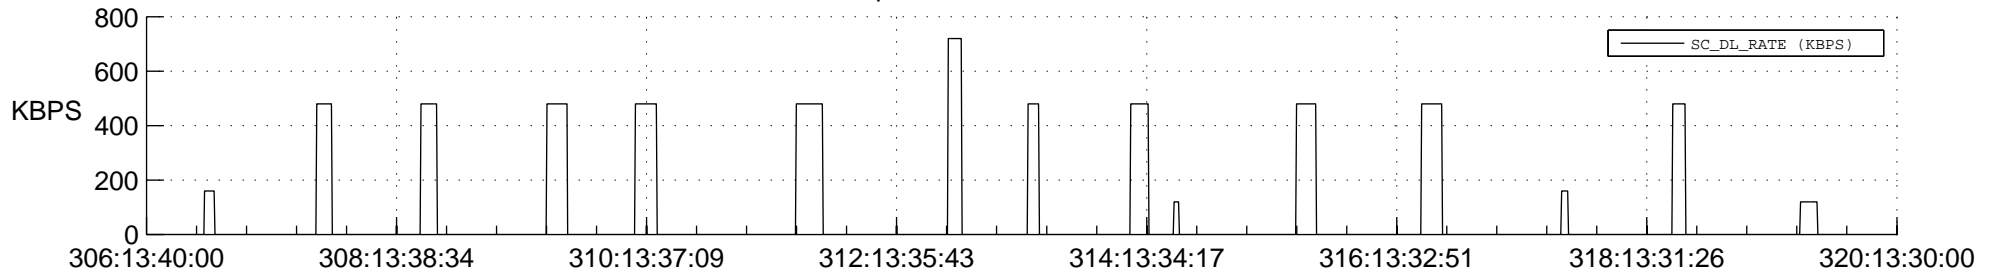

STEREO BEHIND SSR PCT Full Prediction

SWAVES_Percent_Full_Prediction

IMPACT_Percent_Full_Prediction

PLASTIC_Percent_Full_Prediction

Spacecraft_DownLink_Rate

Ground Time (2012:306:13:40:00.000 -2012:320:13:30:00.000)