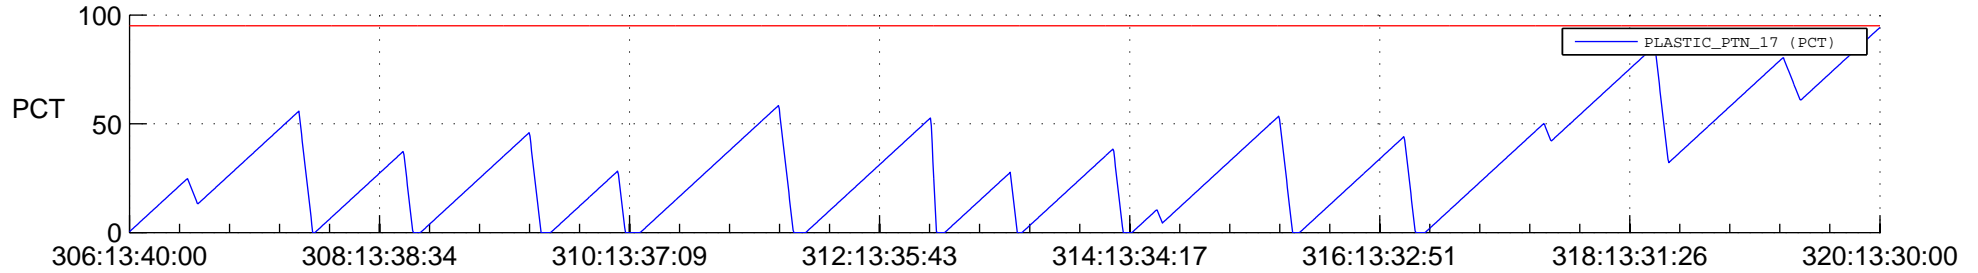

STEREO BEHIND SSR PCT Full Prediction

SWAVES_Percent_Full_Prediction

IMPACT_Percent_Full_Prediction

PLASTIC_Percent_Full_Prediction

Spacecraft_DownLink_Rate

Ground Time (2012:306:13:40:00.000 -2012:320:13:30:00.000)