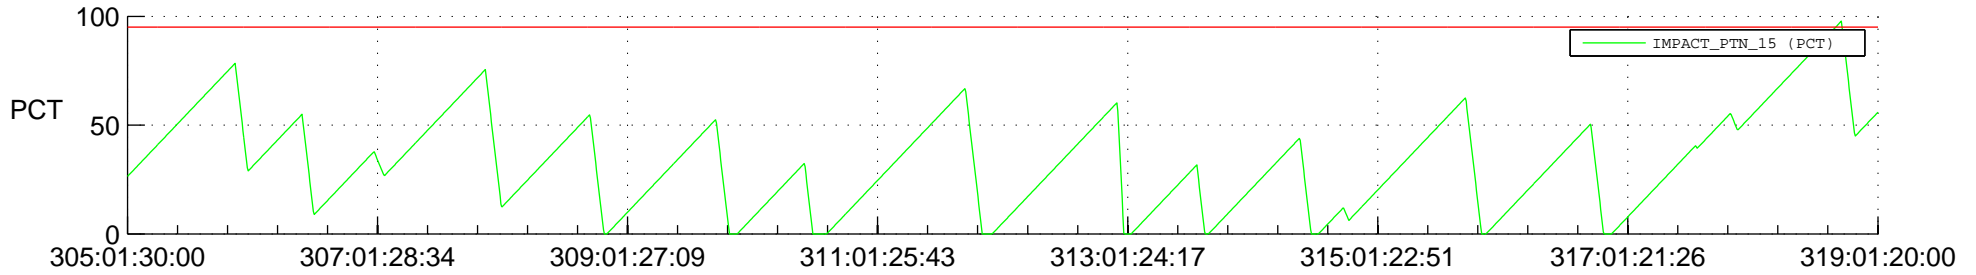

STEREO BEHIND SSR PCT Full Prediction

SWAVES_Percent_Full_Prediction

IMPACT_Percent_Full_Prediction

PLASTIC_Percent_Full_Prediction

Spacecraft_DownLink_Rate

Ground Time (2012:305:01:30:00.000 -2012:319:01:20:00.000)