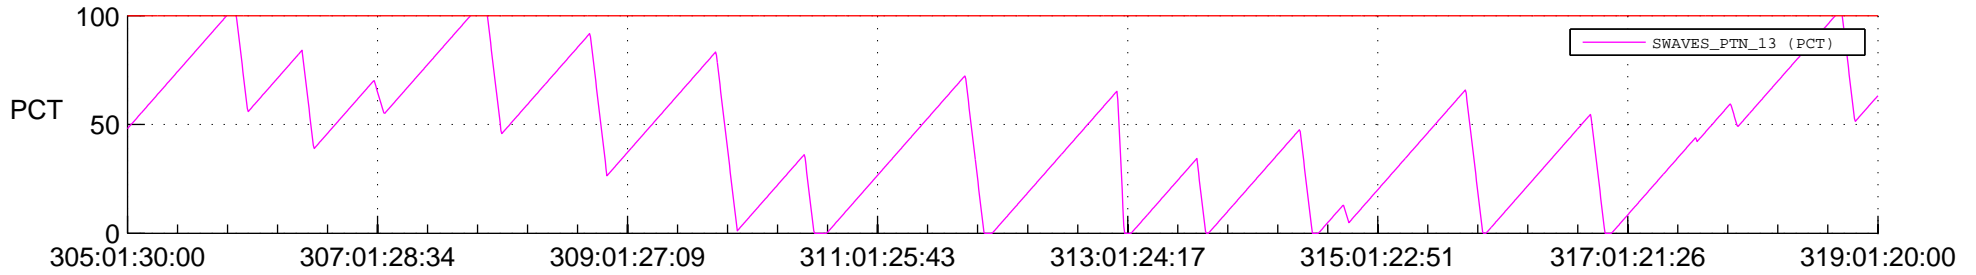

STEREO BEHIND SSR PCT Full Prediction

SWAVES_Percent_Full_Prediction

IMPACT_Percent_Full_Prediction

PLASTIC_Percent_Full_Prediction

Spacecraft_DownLink_Rate

Ground Time (2012:305:01:30:00.000 -2012:319:01:20:00.000)