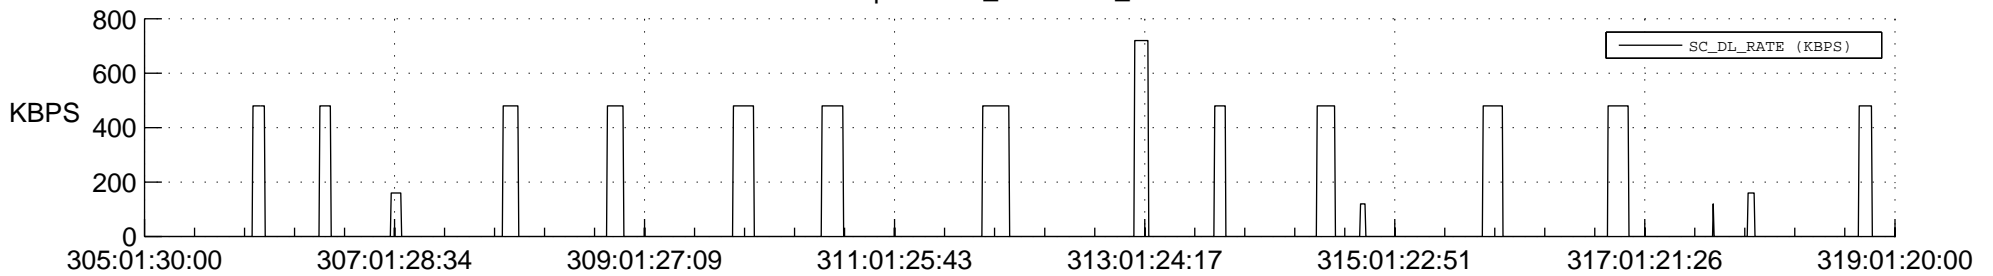

STEREO BEHIND SSR PCT Full Prediction

SWAVES_Percent_Full_Prediction

IMPACT_Percent_Full_Prediction

PLASTIC_Percent_Full_Prediction

Spacecraft_DownLink_Rate

Ground Time (2012:305:01:30:00.000 -2012:319:01:20:00.000)