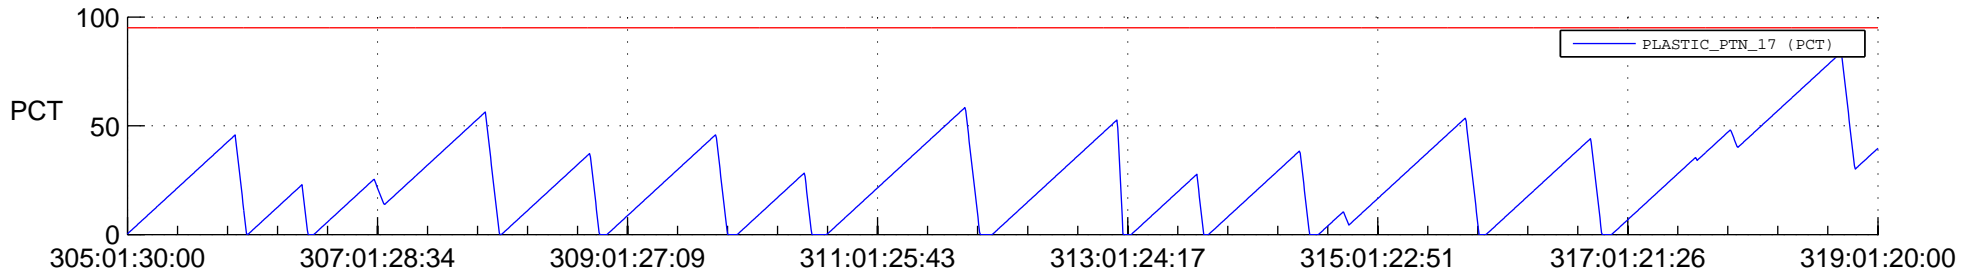

STEREO BEHIND SSR PCT Full Prediction

SWAVES_Percent_Full_Prediction

IMPACT_Percent_Full_Prediction

PLASTIC_Percent_Full_Prediction

Spacecraft_DownLink_Rate

Ground Time (2012:305:01:30:00.000 -2012:319:01:20:00.000)