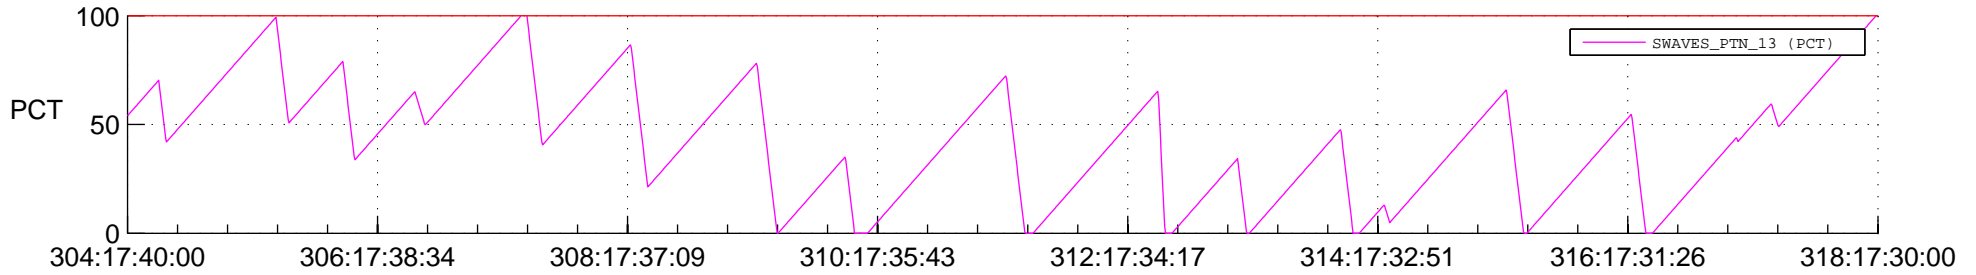

# STEREO BEHIND SSR PCT Full Prediction

## SWAVES\_Percent\_Full\_Prediction

## Spacecraft\_DownLink\_Rate

Ground Time (2012:304:17:40:00.000 -2012:318:17:30:00.000)