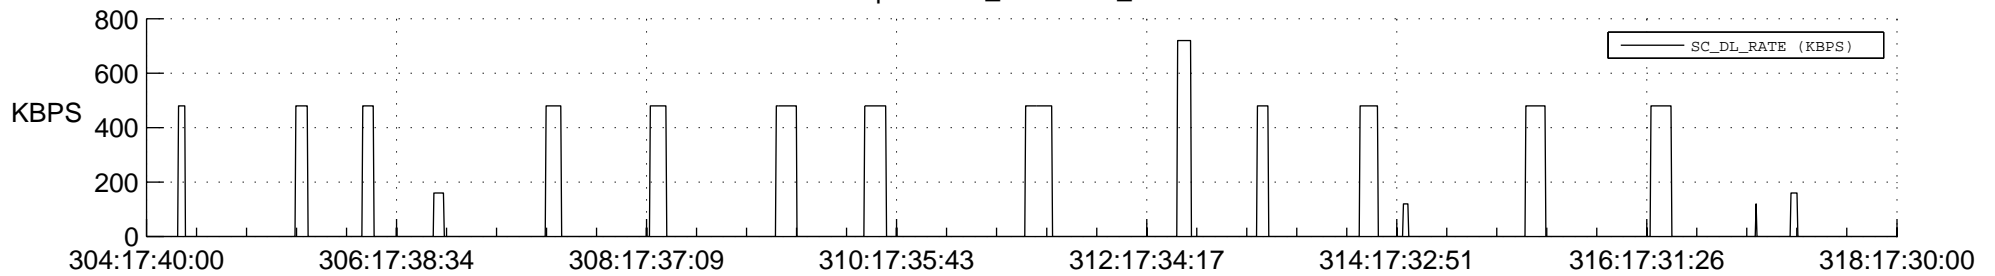

## Spacecraft\_DownLink\_Rate

Ground Time (2012:304:17:40:00.000 -2012:318:17:30:00.000)