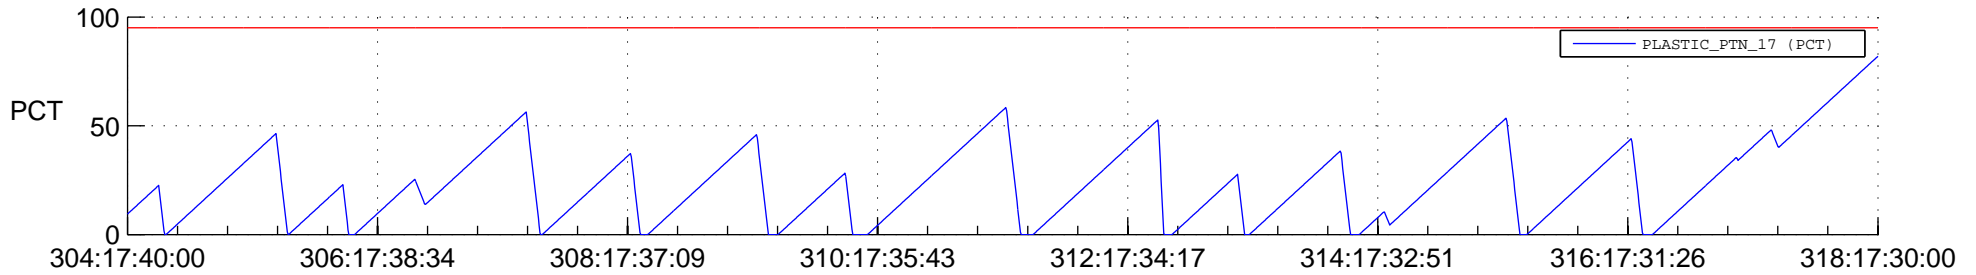

# STEREO BEHIND SSR PCT Full Prediction

## SWAVES\_Percent\_Full\_Prediction

## Spacecraft\_DownLink\_Rate

Ground Time (2012:304:17:40:00.000 -2012:318:17:30:00.000)