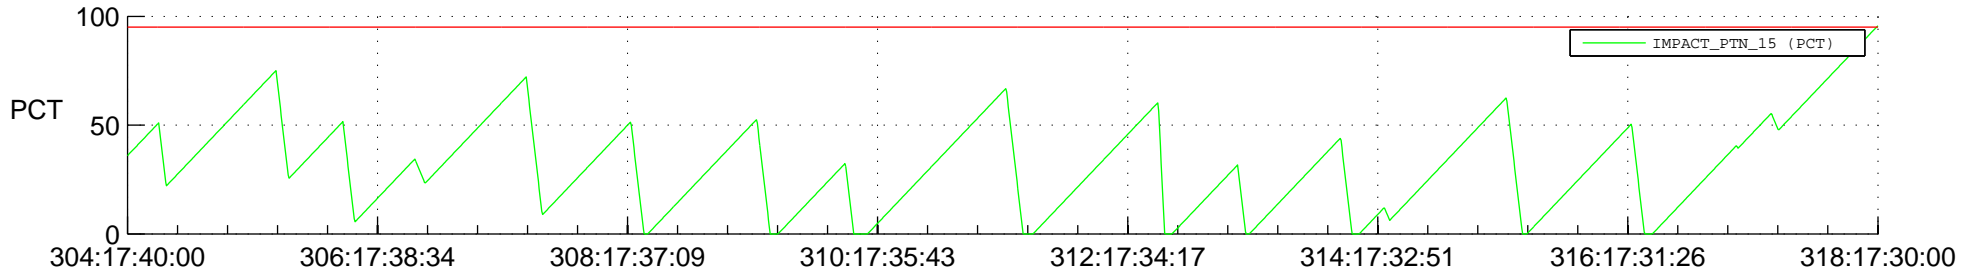

IMPACT_Percent_Full_Prediction