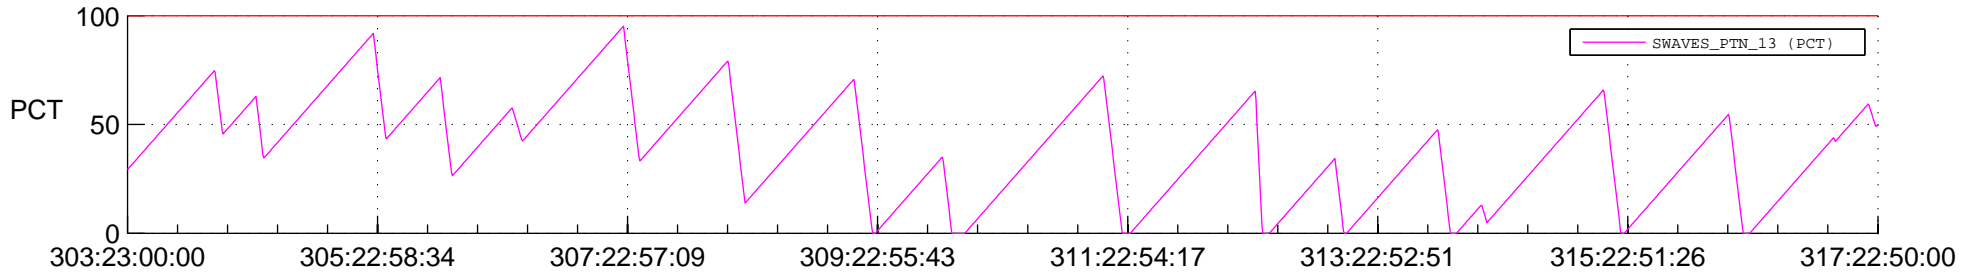

STEREO BEHIND SSR PCT Full Prediction

SWAVES_Percent_Full_Prediction

IMPACT_Percent_Full_Prediction

PLASTIC_Percent_Full_Prediction

Spacecraft_DownLink_Rate

Ground Time (2012:303:23:00:00.000 -2012:317:22:50:00.000)