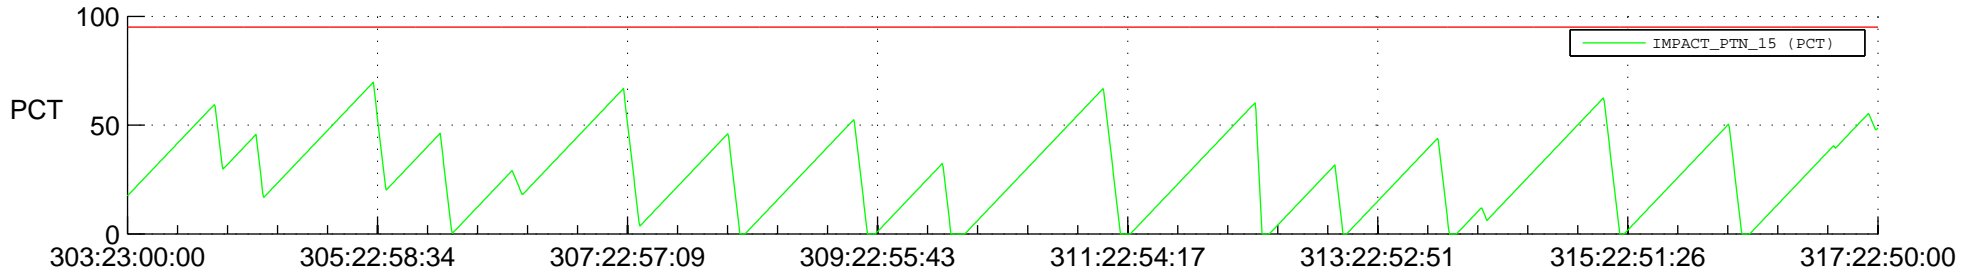

STEREO BEHIND SSR PCT Full Prediction

SWAVES_Percent_Full_Prediction

IMPACT_Percent_Full_Prediction

PLASTIC_Percent_Full_Prediction

Spacecraft_DownLink_Rate

Ground Time (2012:303:23:00:00.000 -2012:317:22:50:00.000)