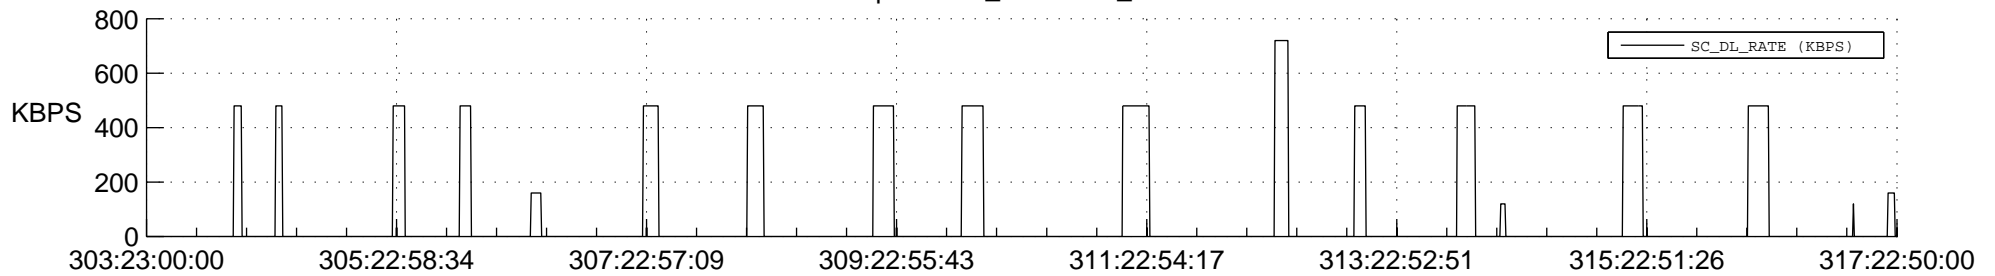

STEREO BEHIND SSR PCT Full Prediction

SWAVES_Percent_Full_Prediction

IMPACT_Percent_Full_Prediction

PLASTIC_Percent_Full_Prediction

Spacecraft_DownLink_Rate

Ground Time (2012:303:23:00:00.000 -2012:317:22:50:00.000)