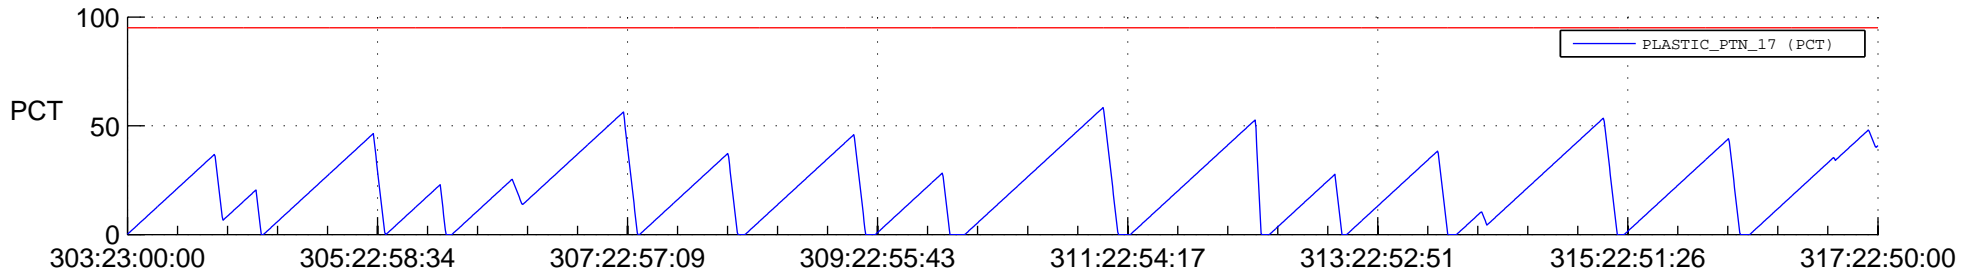

STEREO BEHIND SSR PCT Full Prediction

SWAVES_Percent_Full_Prediction

IMPACT_Percent_Full_Prediction

PLASTIC_Percent_Full_Prediction

Spacecraft_DownLink_Rate

Ground Time (2012:303:23:00:00.000 -2012:317:22:50:00.000)