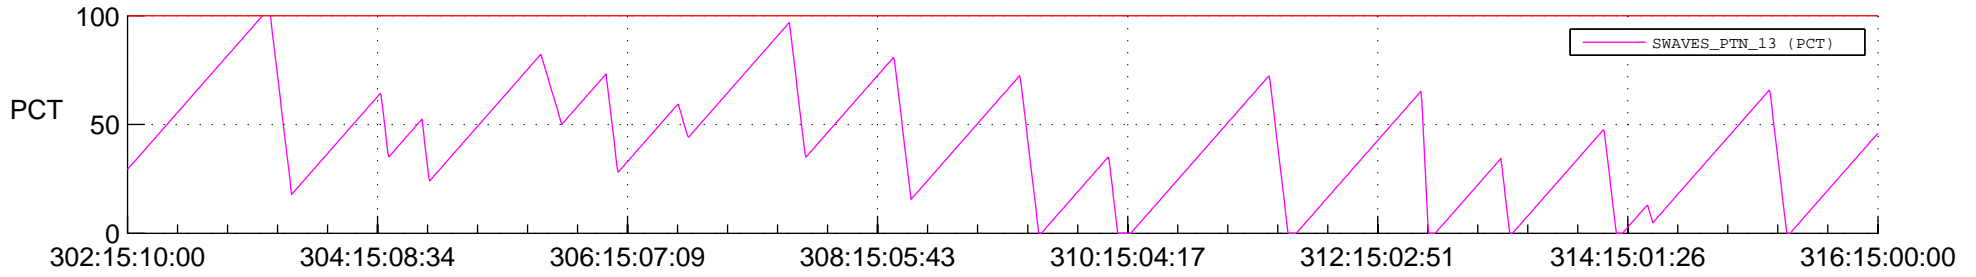

STEREO BEHIND SSR PCT Full Prediction

SWAVES_Percent_Full_Prediction

IMPACT_Percent_Full_Prediction

PLASTIC_Percent_Full_Prediction

Spacecraft_DownLink_Rate

Ground Time (2012:302:15:10:00.000 -2012:316:15:00:00.000)