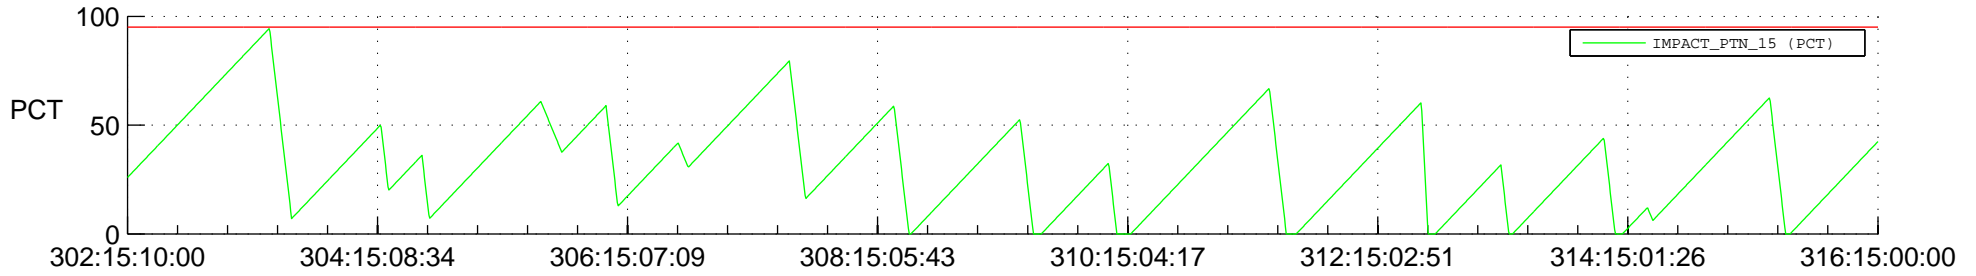

STEREO BEHIND SSR PCT Full Prediction

SWAVES_Percent_Full_Prediction

IMPACT_Percent_Full_Prediction

PLASTIC_Percent_Full_Prediction

Spacecraft_DownLink_Rate

Ground Time (2012:302:15:10:00.000 -2012:316:15:00:00.000)