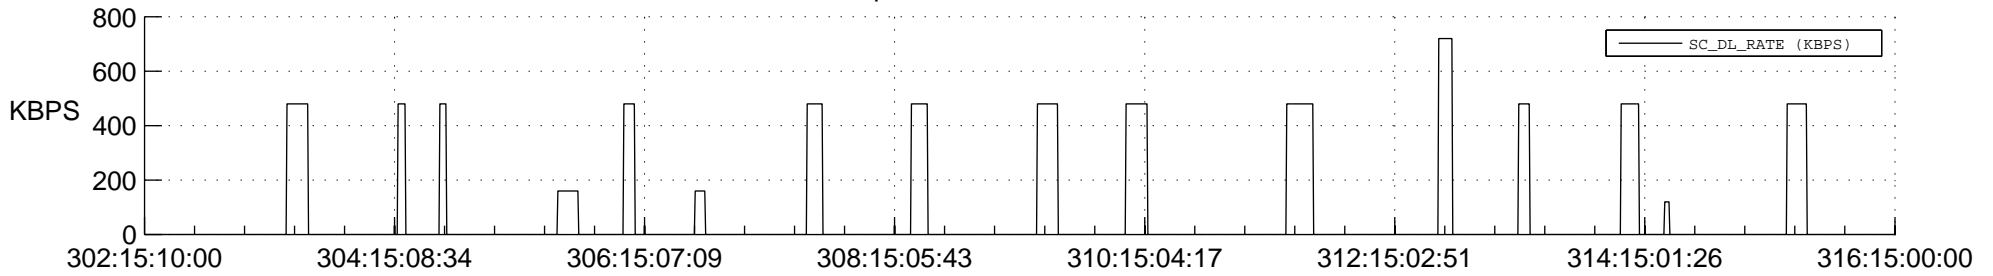

STEREO BEHIND SSR PCT Full Prediction

SWAVES_Percent_Full_Prediction

IMPACT_Percent_Full_Prediction

PLASTIC_Percent_Full_Prediction

Spacecraft_DownLink_Rate

Ground Time (2012:302:15:10:00.000 -2012:316:15:00:00.000)