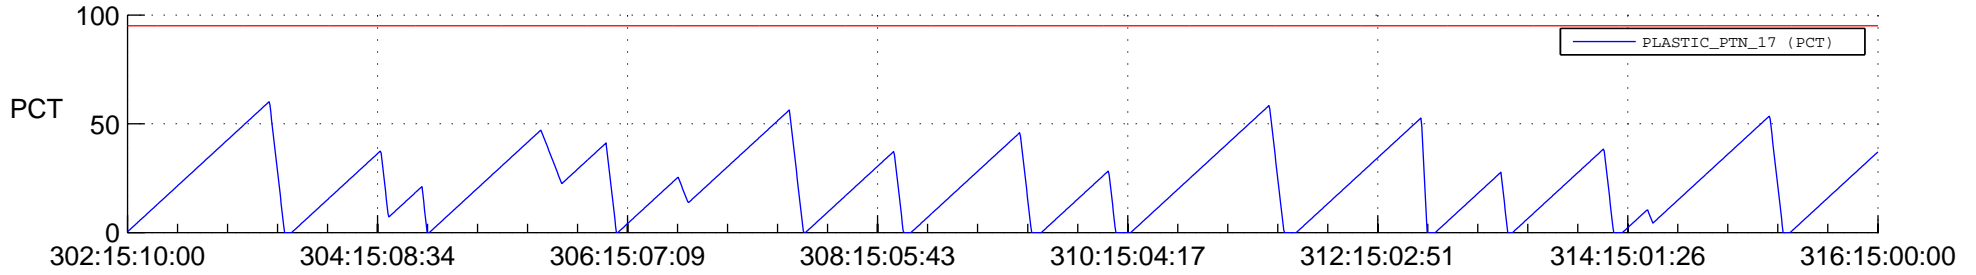

STEREO BEHIND SSR PCT Full Prediction

SWAVES_Percent_Full_Prediction

IMPACT_Percent_Full_Prediction

PLASTIC_Percent_Full_Prediction

Spacecraft_DownLink_Rate

Ground Time (2012:302:15:10:00.000 -2012:316:15:00:00.000)