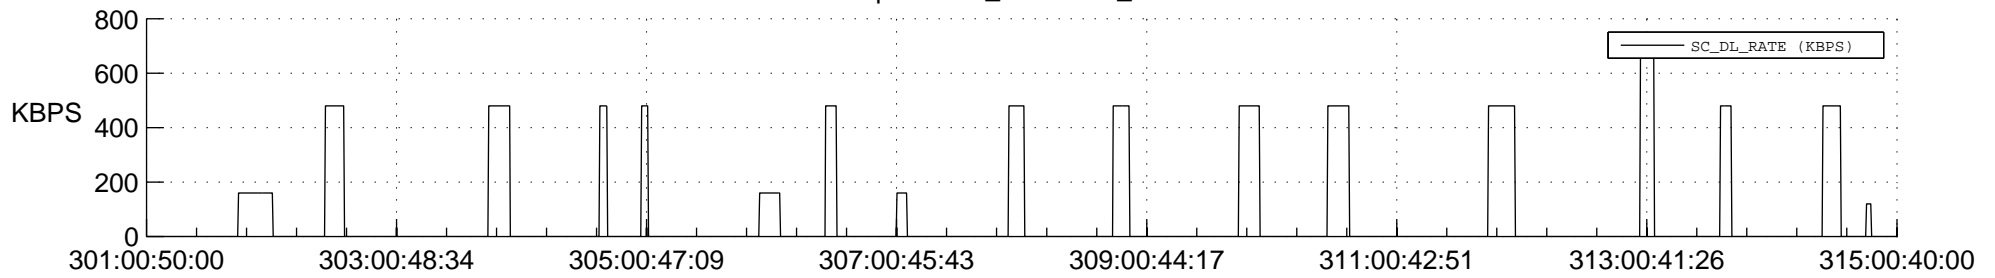

## Spacecraft\_DownLink\_Rate

Ground Time (2012:301:00:50:00.000 -2012:315:00:40:00.000)