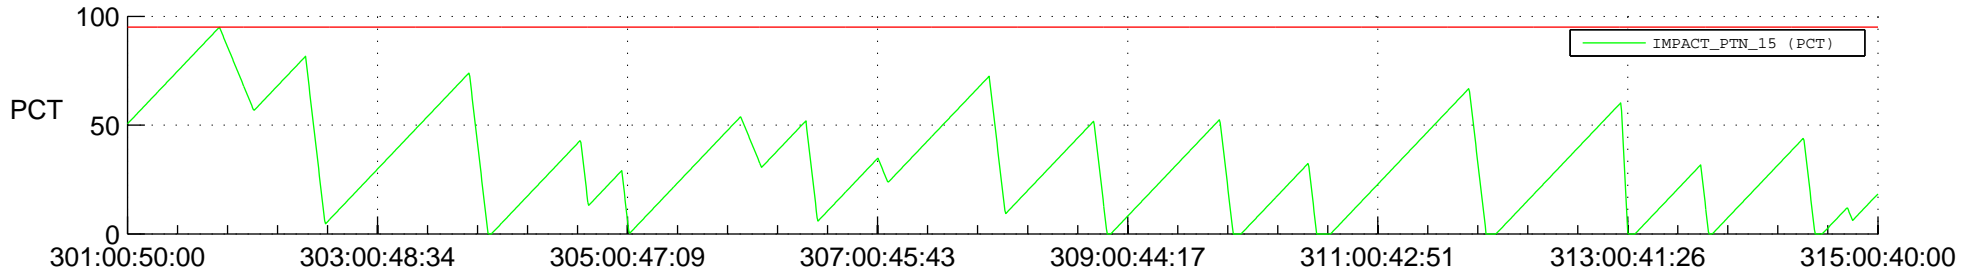

IMPACT_Percent_Full_Prediction