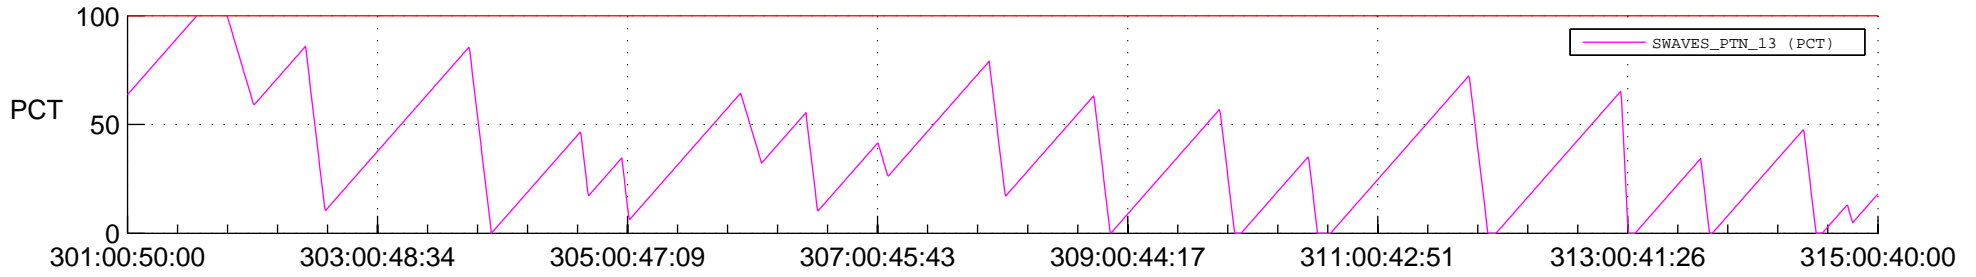

# STEREO BEHIND SSR PCT Full Prediction

## SWAVES\_Percent\_Full\_Prediction

## Spacecraft\_DownLink\_Rate

Ground Time (2012:301:00:50:00.000 -2012:315:00:40:00.000)