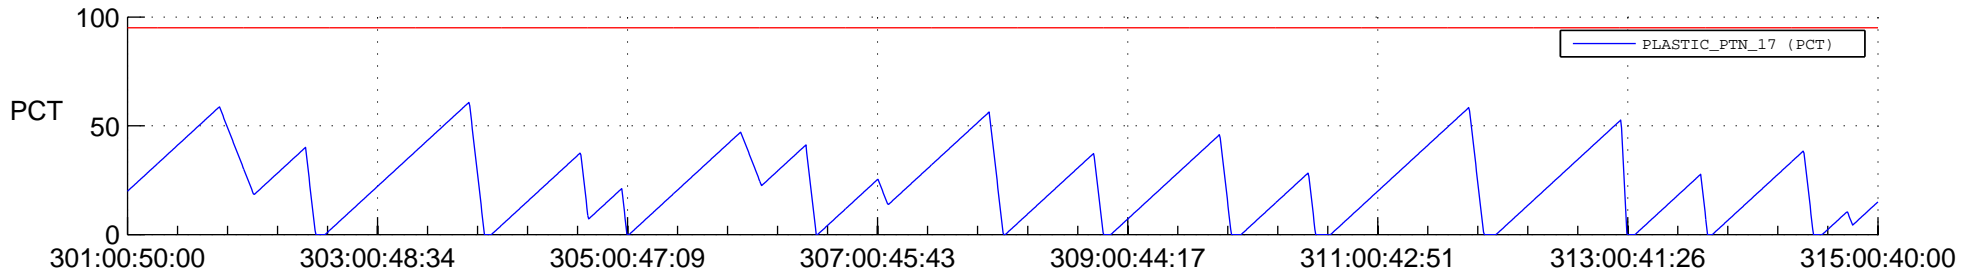

# STEREO BEHIND SSR PCT Full Prediction

## SWAVES\_Percent\_Full\_Prediction

## Spacecraft\_DownLink\_Rate

Ground Time (2012:301:00:50:00.000 -2012:315:00:40:00.000)