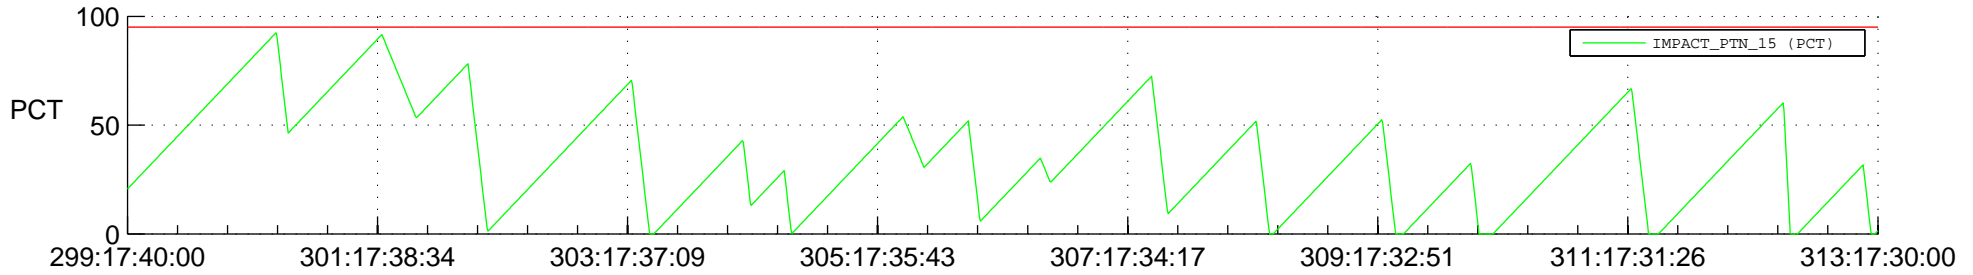

STEREO BEHIND SSR PCT Full Prediction

SWAVES_Percent_Full_Prediction

IMPACT_Percent_Full_Prediction

PLASTIC_Percent_Full_Prediction

Spacecraft_DownLink_Rate

Ground Time (2012:299:17:40:00.000 -2012:313:17:30:00.000)