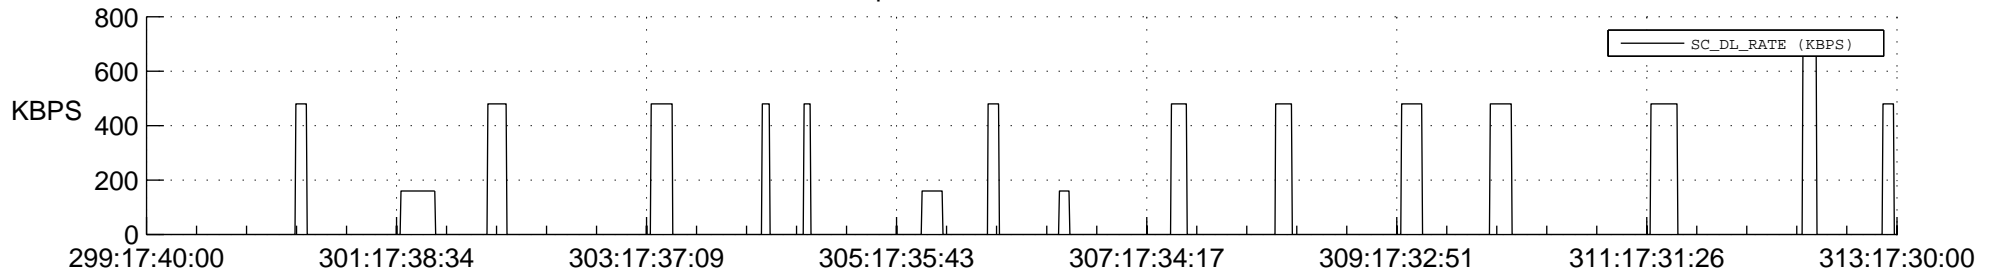

STEREO BEHIND SSR PCT Full Prediction

SWAVES_Percent_Full_Prediction

IMPACT_Percent_Full_Prediction

PLASTIC_Percent_Full_Prediction

Spacecraft_DownLink_Rate

Ground Time (2012:299:17:40:00.000 -2012:313:17:30:00.000)