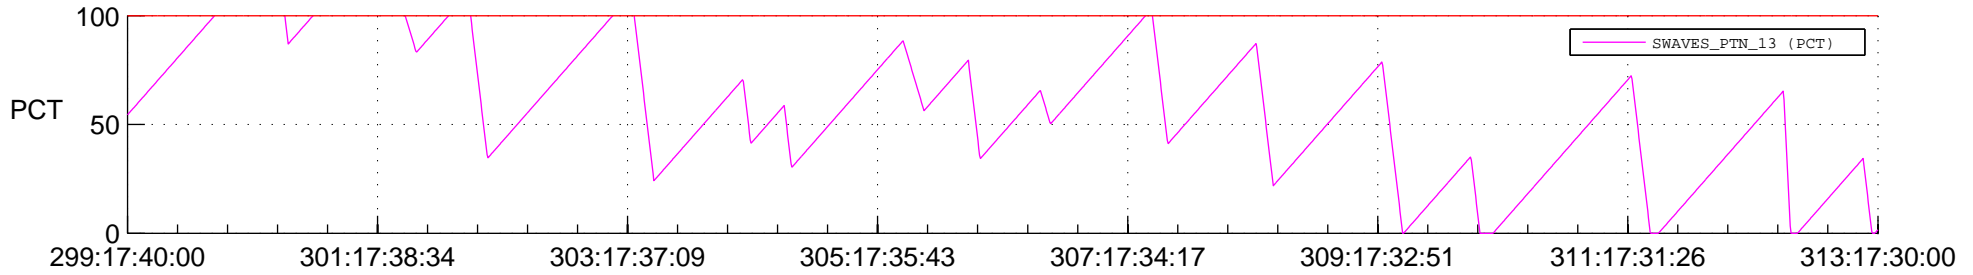

STEREO BEHIND SSR PCT Full Prediction

SWAVES_Percent_Full_Prediction

IMPACT_Percent_Full_Prediction

PLASTIC_Percent_Full_Prediction

Spacecraft_DownLink_Rate

Ground Time (2012:299:17:40:00.000 -2012:313:17:30:00.000)