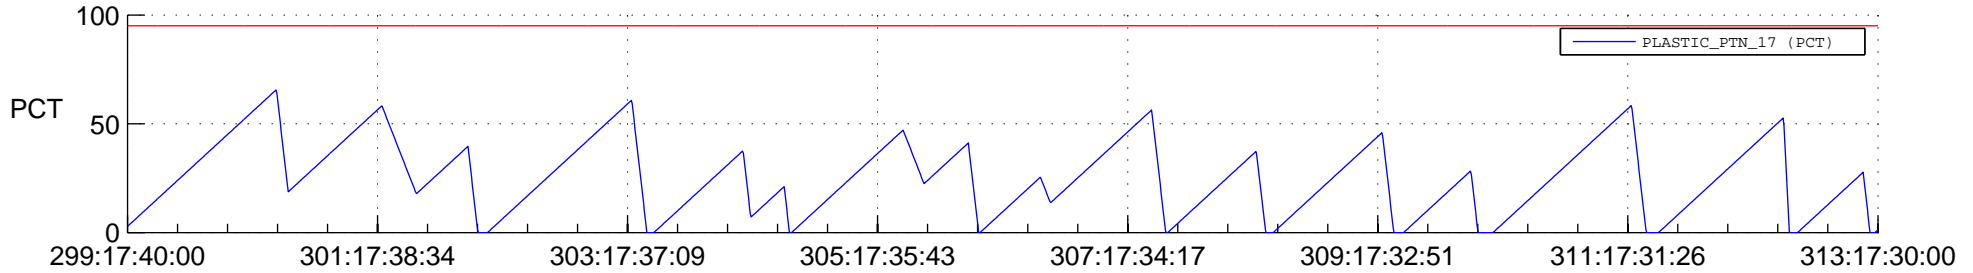

STEREO BEHIND SSR PCT Full Prediction

SWAVES_Percent_Full_Prediction

IMPACT_Percent_Full_Prediction

PLASTIC_Percent_Full_Prediction

Spacecraft_DownLink_Rate

Ground Time (2012:299:17:40:00.000 -2012:313:17:30:00.000)