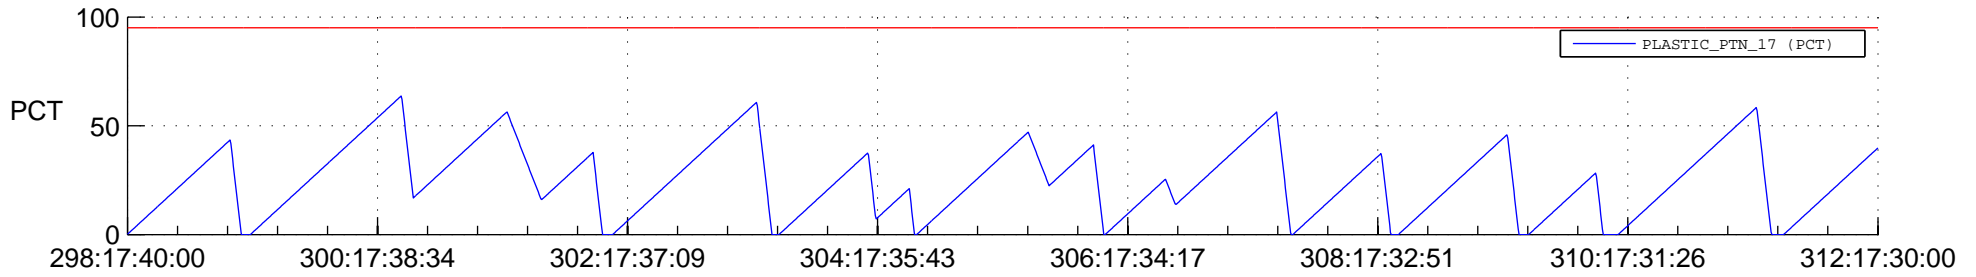

STEREO BEHIND SSR PCT Full Prediction

SWAVES_Percent_Full_Prediction

IMPACT_Percent_Full_Prediction

PLASTIC_Percent_Full_Prediction

Spacecraft_DownLink_Rate

Ground Time (2012:298:17:40:00.000 -2012:312:17:30:00.000)