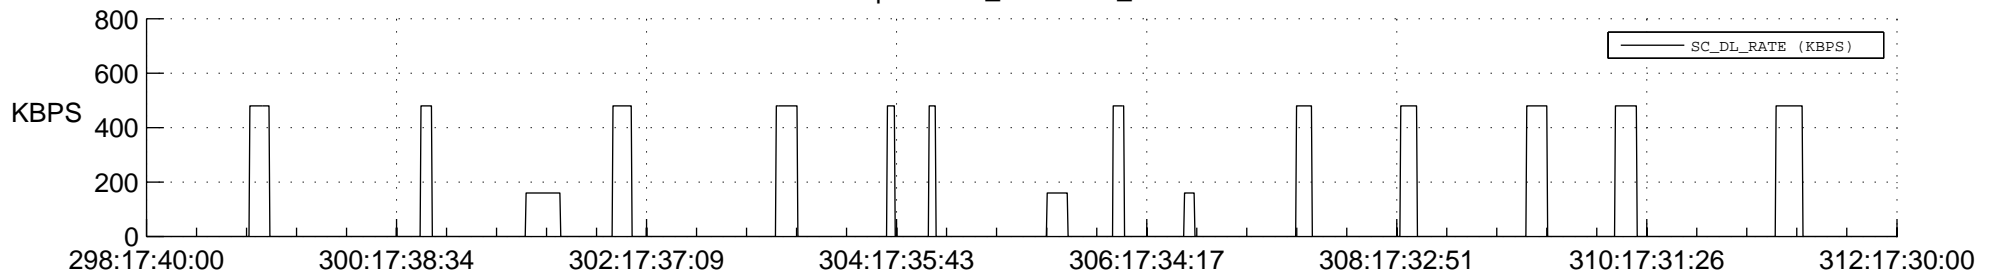

STEREO BEHIND SSR PCT Full Prediction

SWAVES_Percent_Full_Prediction

IMPACT_Percent_Full_Prediction

PLASTIC_Percent_Full_Prediction

Spacecraft_DownLink_Rate

Ground Time (2012:298:17:40:00.000 -2012:312:17:30:00.000)