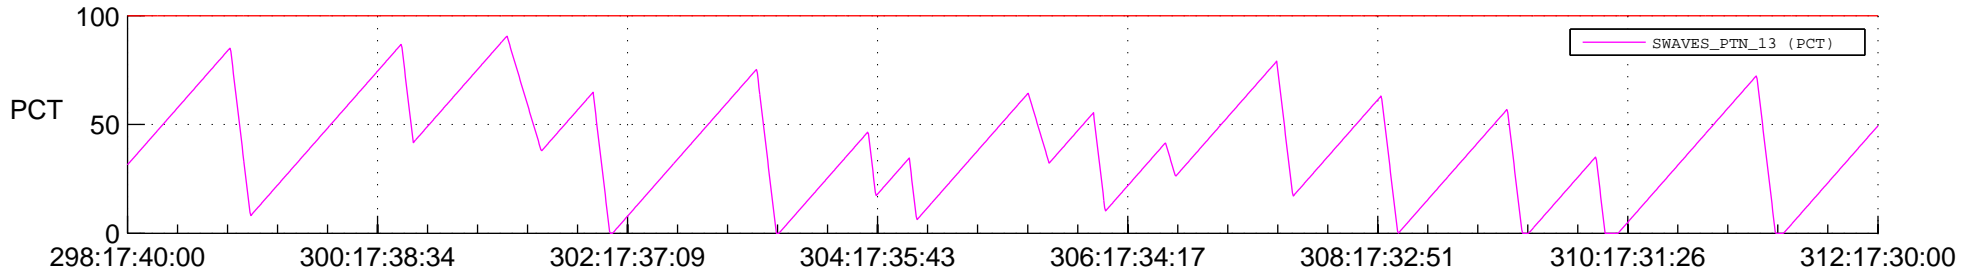

STEREO BEHIND SSR PCT Full Prediction

SWAVES_Percent_Full_Prediction

IMPACT_Percent_Full_Prediction

PLASTIC_Percent_Full_Prediction

Spacecraft_DownLink_Rate

Ground Time (2012:298:17:40:00.000 -2012:312:17:30:00.000)