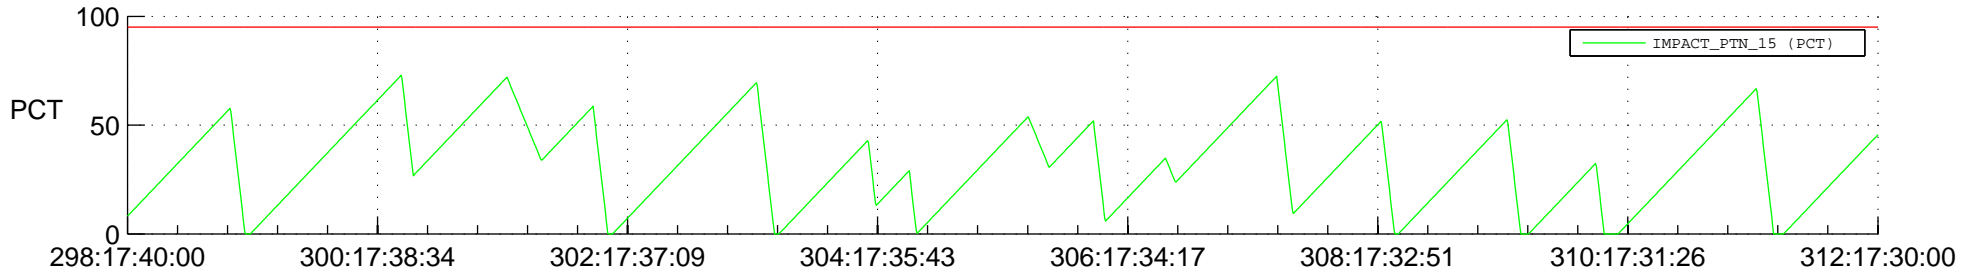

STEREO BEHIND SSR PCT Full Prediction

SWAVES_Percent_Full_Prediction

IMPACT_Percent_Full_Prediction

PLASTIC_Percent_Full_Prediction

Spacecraft_DownLink_Rate

Ground Time (2012:298:17:40:00.000 -2012:312:17:30:00.000)