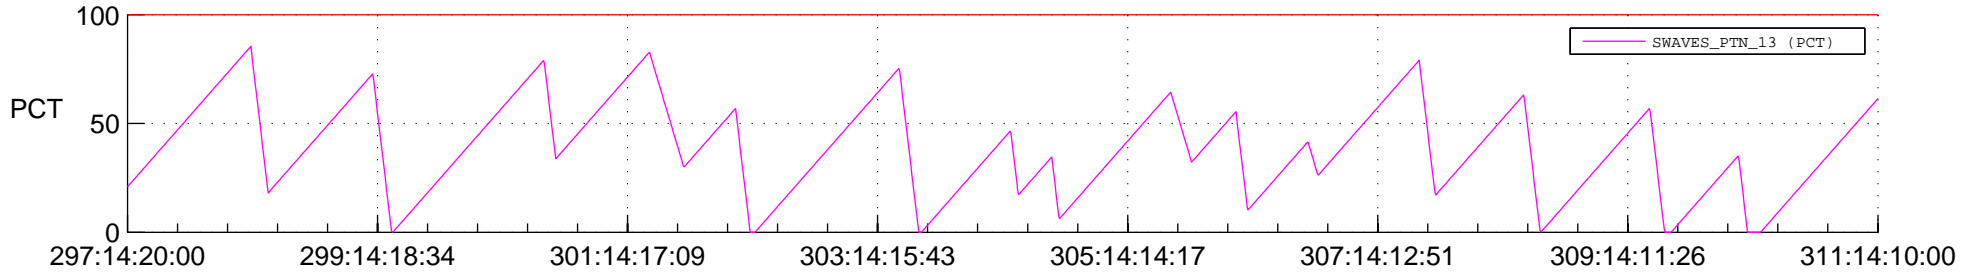

STEREO BEHIND SSR PCT Full Prediction

SWAVES_Percent_Full_Prediction

IMPACT_Percent_Full_Prediction

PLASTIC_Percent_Full_Prediction

Spacecraft_DownLink_Rate

Ground Time (2012:297:14:20:00.000 -2012:311:14:10:00.000)