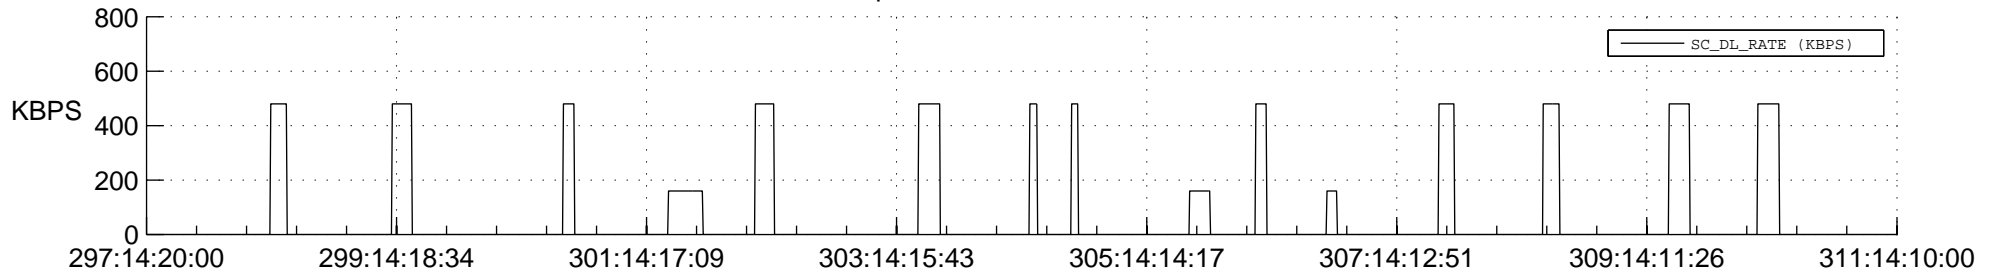

STEREO BEHIND SSR PCT Full Prediction

SWAVES_Percent_Full_Prediction

IMPACT_Percent_Full_Prediction

PLASTIC_Percent_Full_Prediction

Spacecraft_DownLink_Rate

Ground Time (2012:297:14:20:00.000 -2012:311:14:10:00.000)