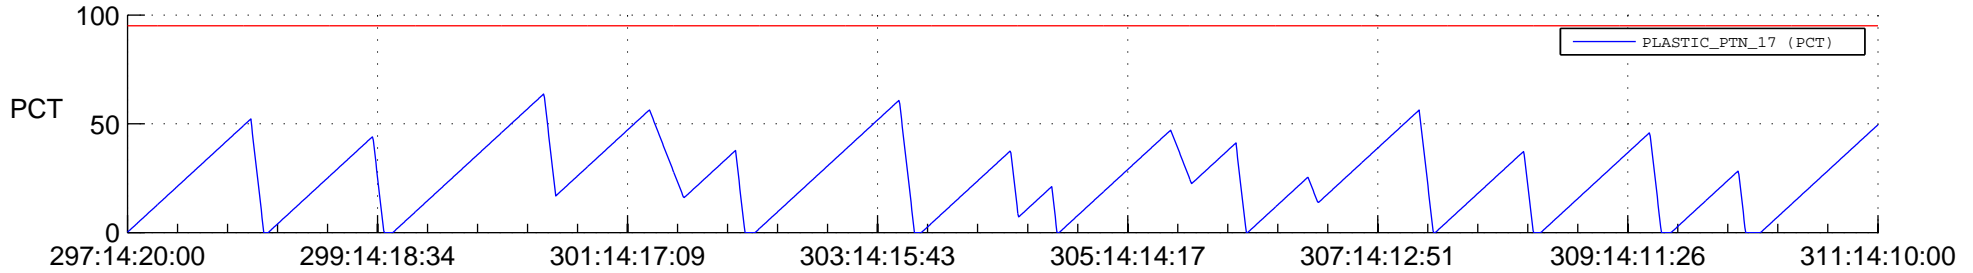

STEREO BEHIND SSR PCT Full Prediction

SWAVES_Percent_Full_Prediction

IMPACT_Percent_Full_Prediction

PLASTIC_Percent_Full_Prediction

Spacecraft_DownLink_Rate

Ground Time (2012:297:14:20:00.000 -2012:311:14:10:00.000)