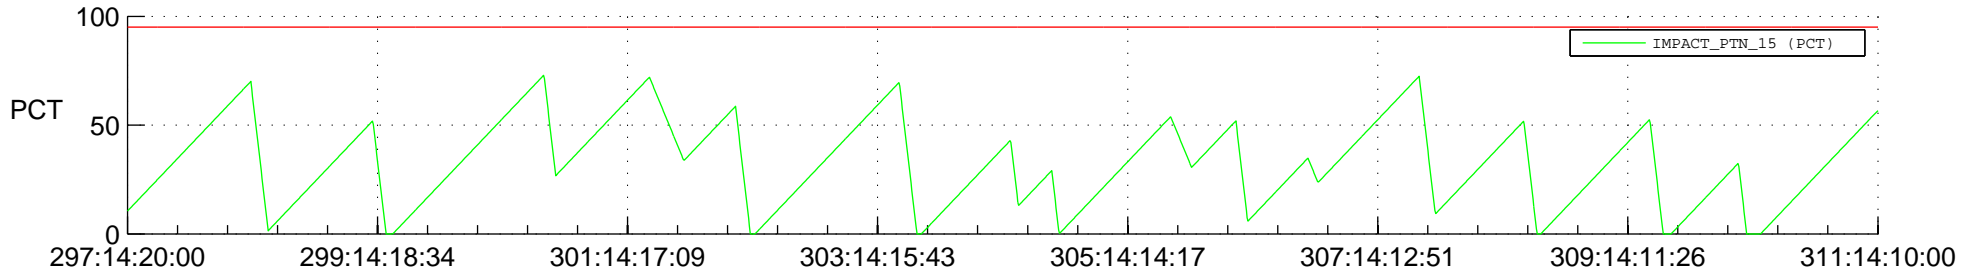

STEREO BEHIND SSR PCT Full Prediction

SWAVES_Percent_Full_Prediction

IMPACT_Percent_Full_Prediction

PLASTIC_Percent_Full_Prediction

Spacecraft_DownLink_Rate

Ground Time (2012:297:14:20:00.000 -2012:311:14:10:00.000)