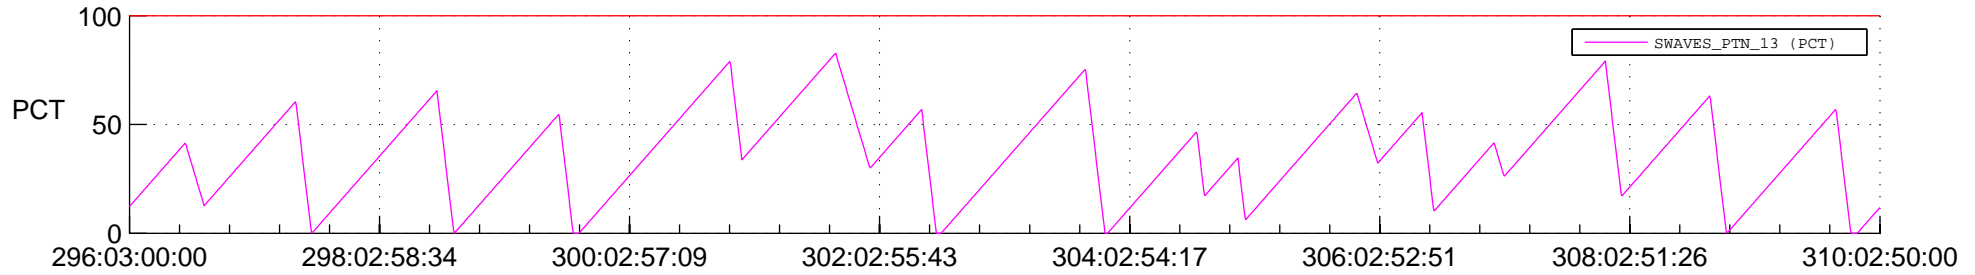

# STEREO BEHIND SSR PCT Full Prediction

## SWAVES\_Percent\_Full\_Prediction