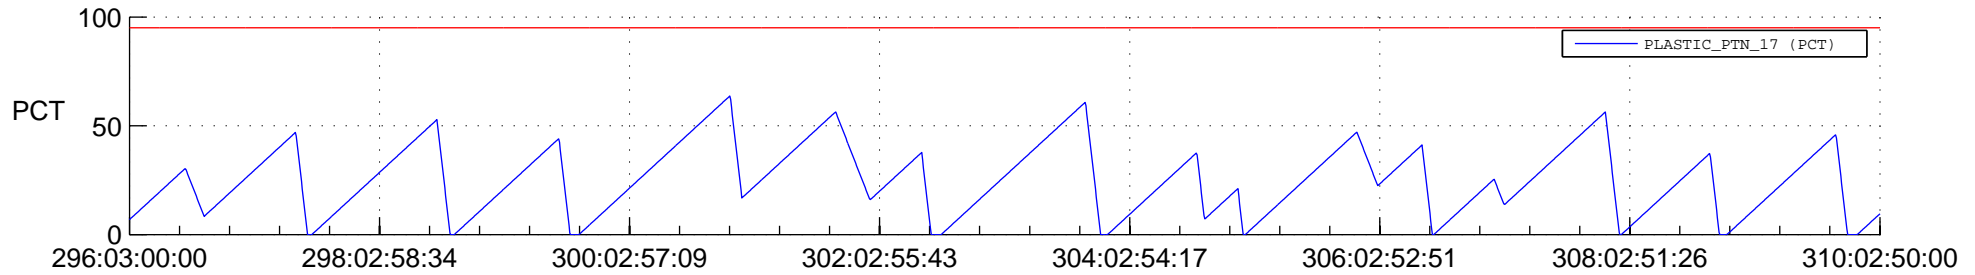

PLASTIC_Percent_Full_Prediction