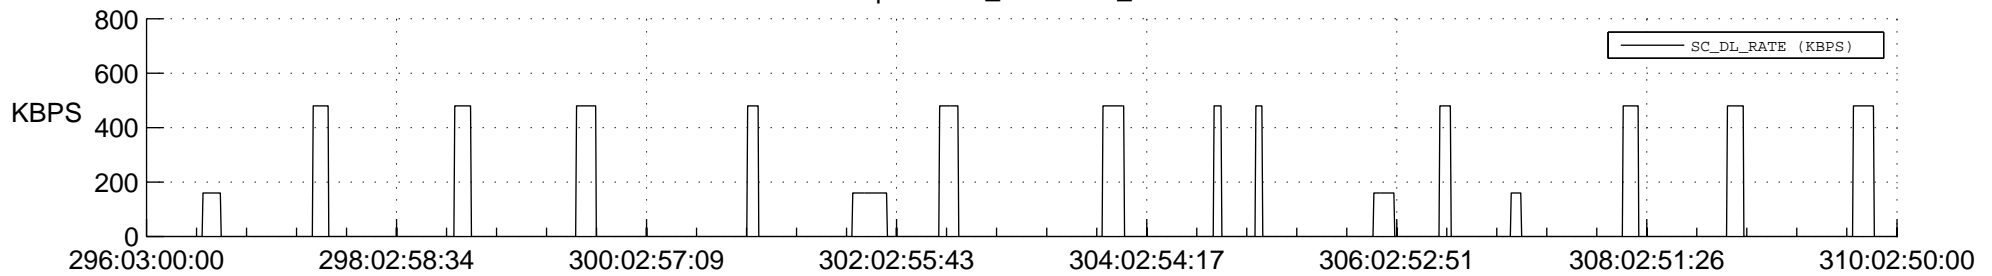

## Spacecraft\_DownLink\_Rate

Ground Time (2012:296:03:00:00.000 -2012:310:02:50:00.000)

/disks/d10/project/stereo/mops/assessment/behind/automation/output/engdump/yesterdaily/behind\_ssr\_predict\_2012\_296.csv