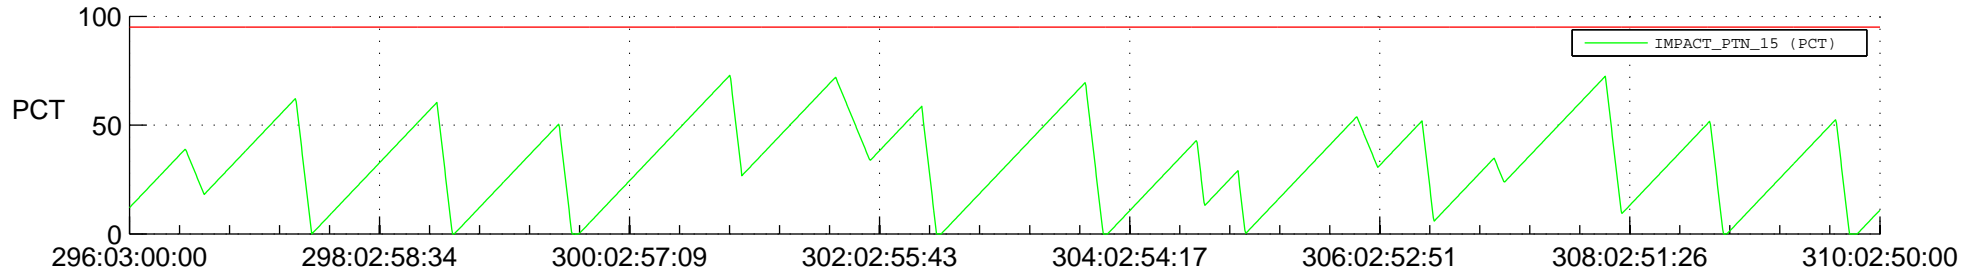

IMPACT_Percent_Full_Prediction