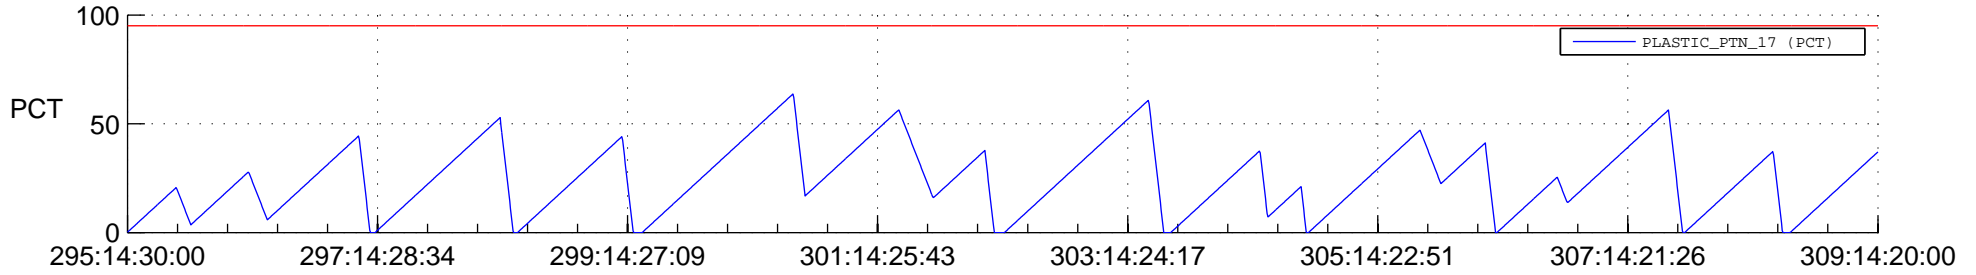

STEREO BEHIND SSR PCT Full Prediction

SWAVES_Percent_Full_Prediction

IMPACT_Percent_Full_Prediction

PLASTIC_Percent_Full_Prediction

Spacecraft_DownLink_Rate

Ground Time (2012:295:14:30:00.000 -2012:309:14:20:00.000)