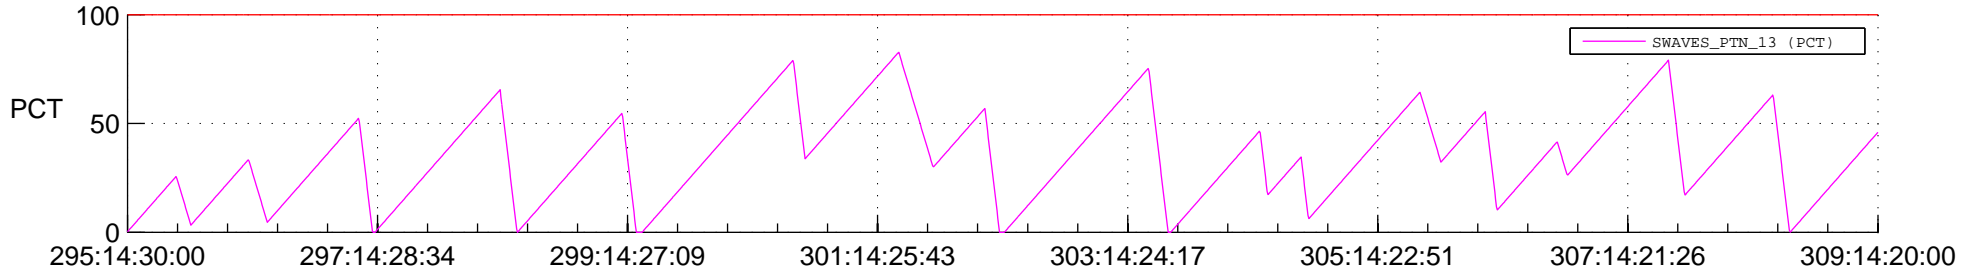

STEREO BEHIND SSR PCT Full Prediction

SWAVES_Percent_Full_Prediction

IMPACT_Percent_Full_Prediction

PLASTIC_Percent_Full_Prediction

Spacecraft_DownLink_Rate

Ground Time (2012:295:14:30:00.000 -2012:309:14:20:00.000)