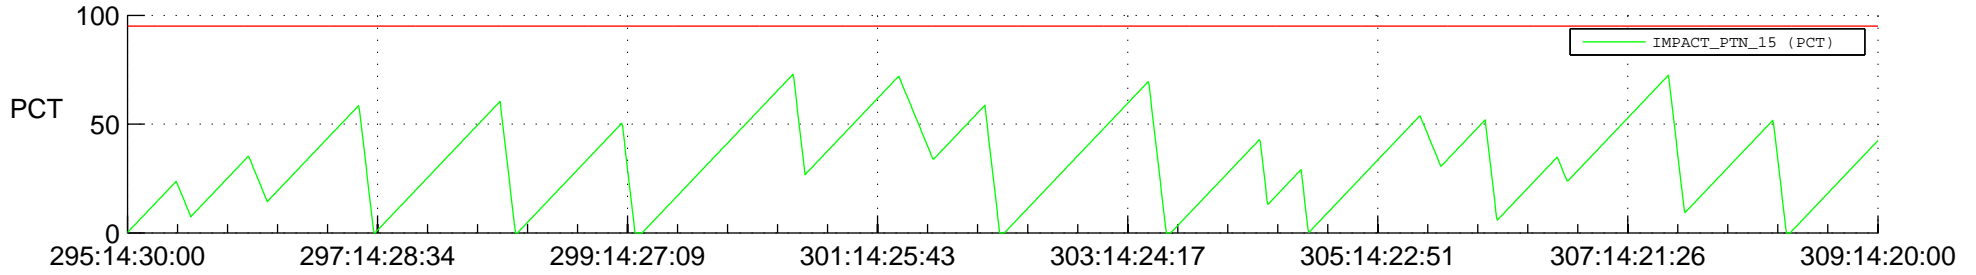

STEREO BEHIND SSR PCT Full Prediction

SWAVES_Percent_Full_Prediction

IMPACT_Percent_Full_Prediction

PLASTIC_Percent_Full_Prediction

Spacecraft_DownLink_Rate

Ground Time (2012:295:14:30:00.000 -2012:309:14:20:00.000)