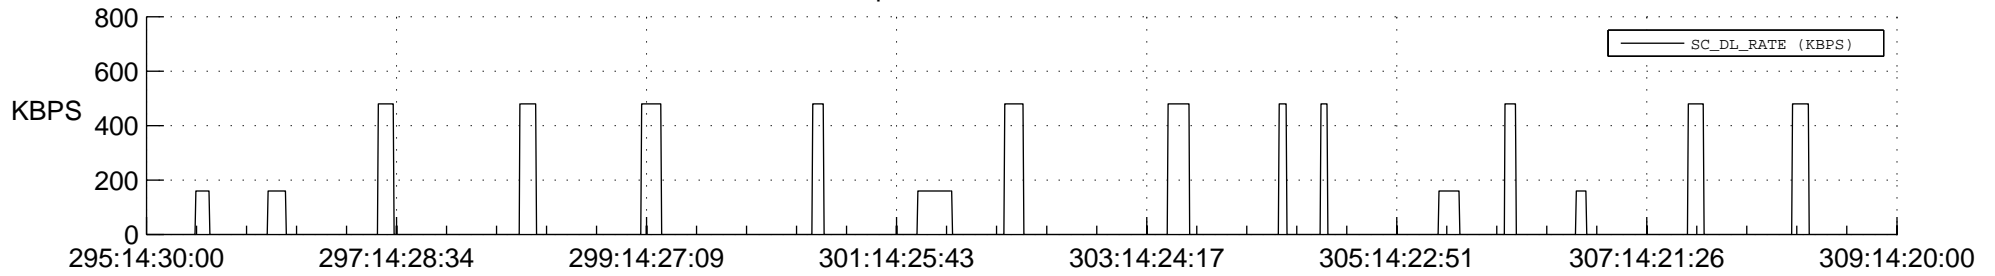

STEREO BEHIND SSR PCT Full Prediction

SWAVES_Percent_Full_Prediction

IMPACT_Percent_Full_Prediction

PLASTIC_Percent_Full_Prediction

Spacecraft_DownLink_Rate

Ground Time (2012:295:14:30:00.000 -2012:309:14:20:00.000)