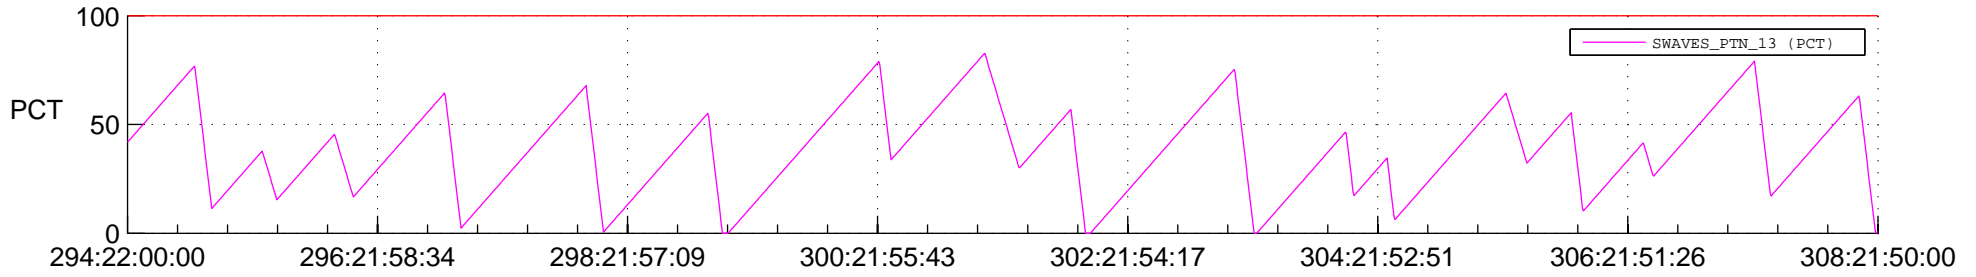

# STEREO BEHIND SSR PCT Full Prediction

## SWAVES\_Percent\_Full\_Prediction

## Spacecraft\_DownLink\_Rate

Ground Time (2012:294:22:00:00.000 -2012:308:21:50:00.000)