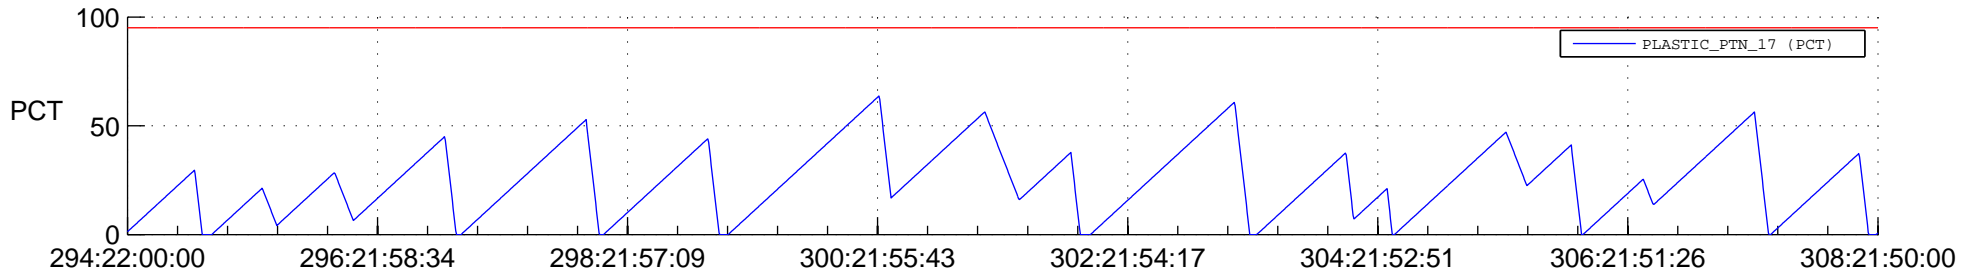

# STEREO BEHIND SSR PCT Full Prediction

## SWAVES\_Percent\_Full\_Prediction

## Spacecraft\_DownLink\_Rate

Ground Time (2012:294:22:00:00.000 -2012:308:21:50:00.000)