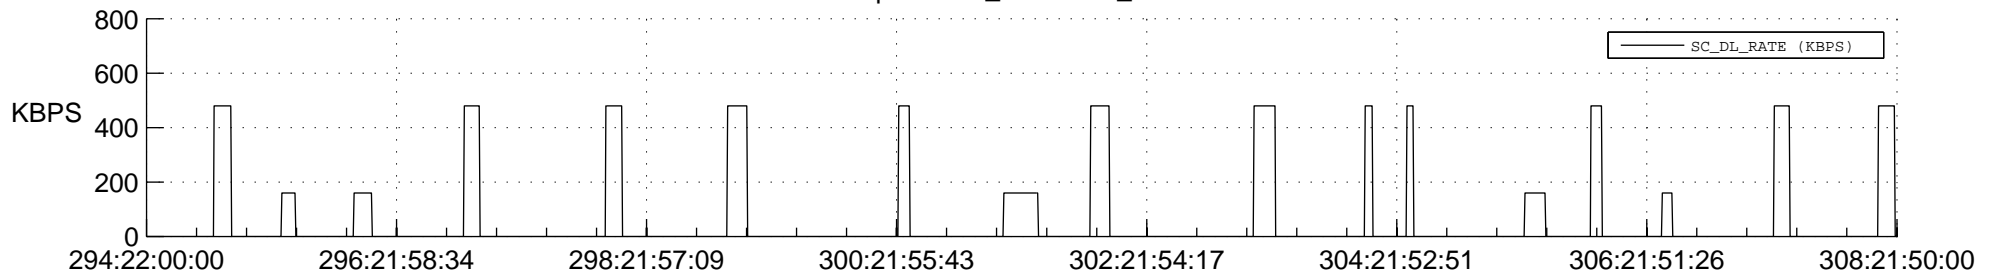

## Spacecraft\_DownLink\_Rate

Ground Time (2012:294:22:00:00.000 -2012:308:21:50:00.000)