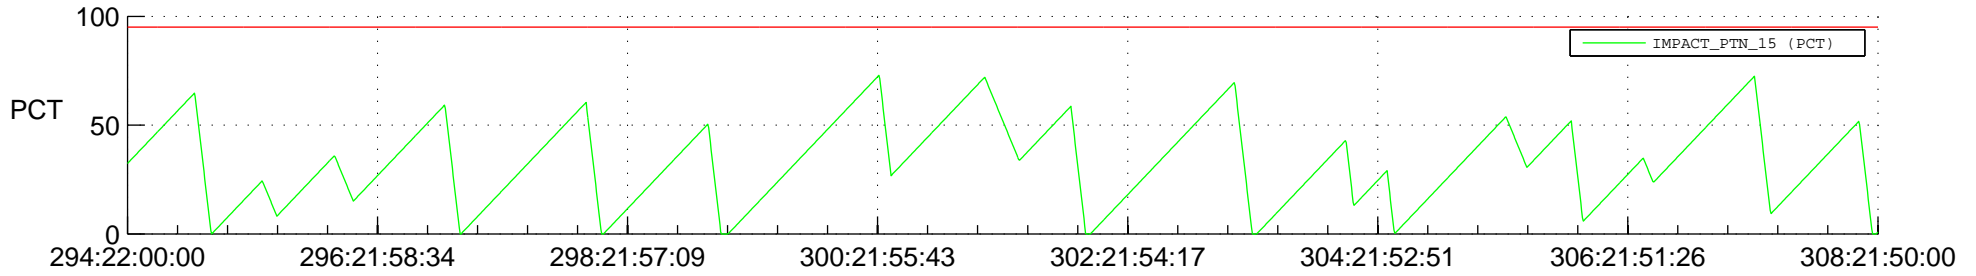

IMPACT_Percent_Full_Prediction