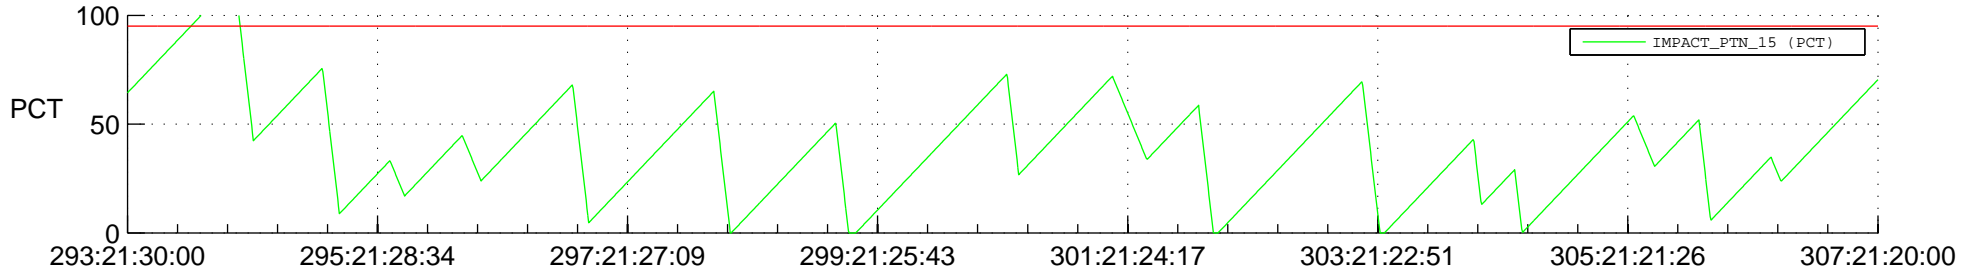

IMPACT_Percent_Full_Prediction