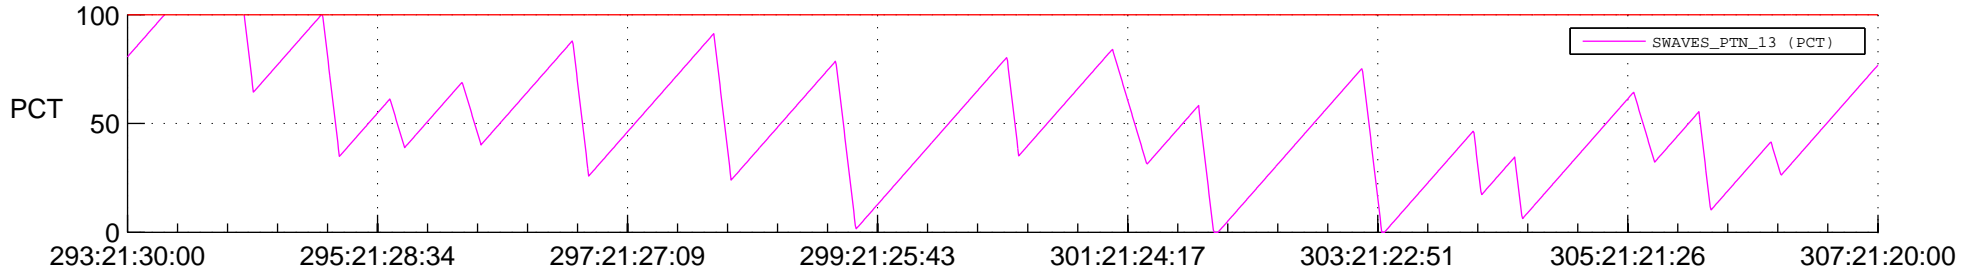

# STEREO BEHIND SSR PCT Full Prediction

## SWAVES\_Percent\_Full\_Prediction

## Spacecraft\_DownLink\_Rate

Ground Time (2012:293:21:30:00.000 -2012:307:21:20:00.000)