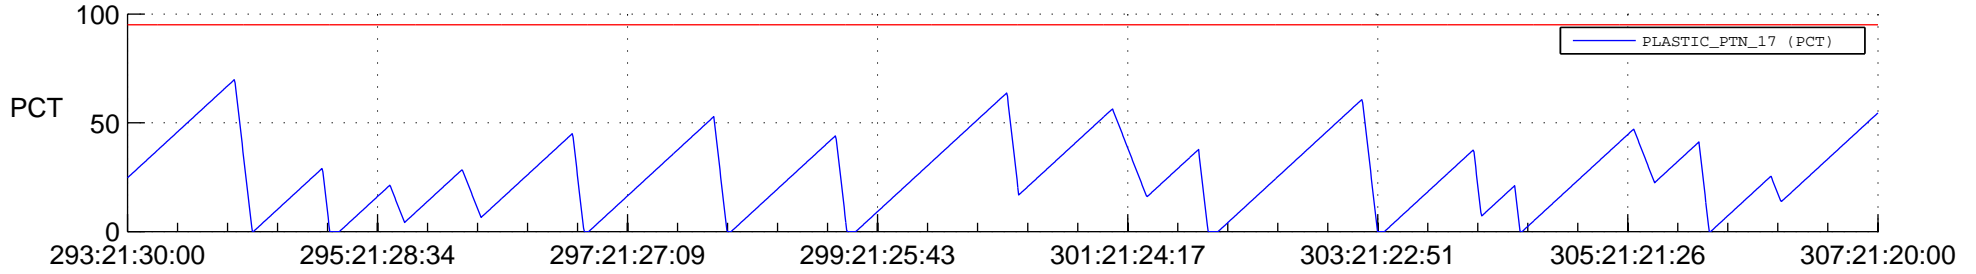

# STEREO BEHIND SSR PCT Full Prediction

## SWAVES\_Percent\_Full\_Prediction

## Spacecraft\_DownLink\_Rate

Ground Time (2012:293:21:30:00.000 -2012:307:21:20:00.000)