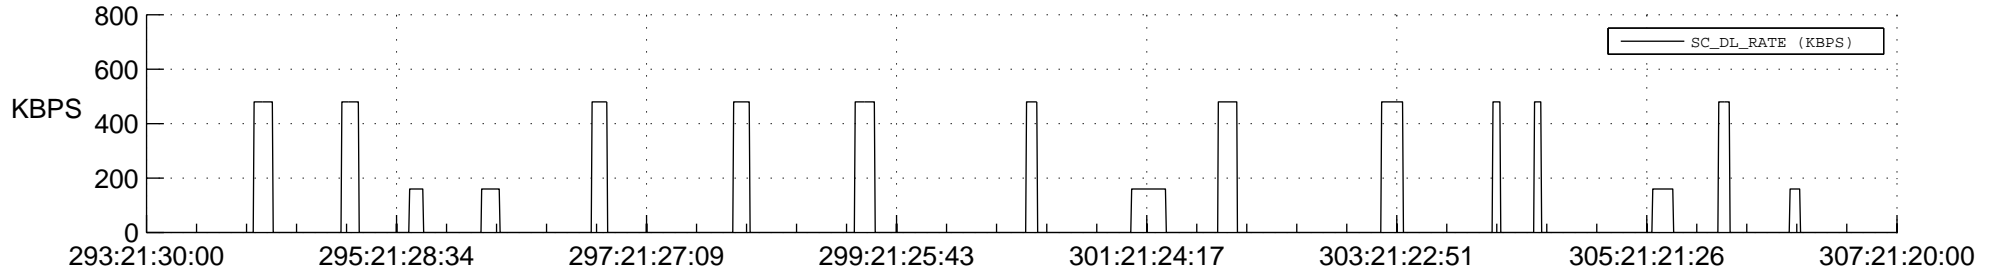

## Spacecraft\_DownLink\_Rate

Ground Time (2012:293:21:30:00.000 -2012:307:21:20:00.000)