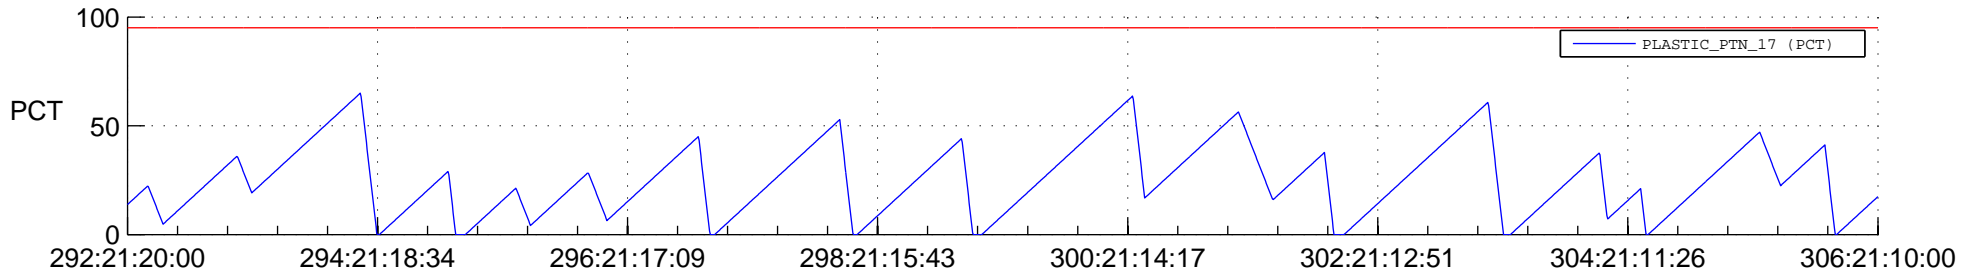

STEREO BEHIND SSR PCT Full Prediction

SWAVES_Percent_Full_Prediction

IMPACT_Percent_Full_Prediction

PLASTIC_Percent_Full_Prediction

Spacecraft_DownLink_Rate

Ground Time (2012:292:21:20:00.000 -2012:306:21:10:00.000)