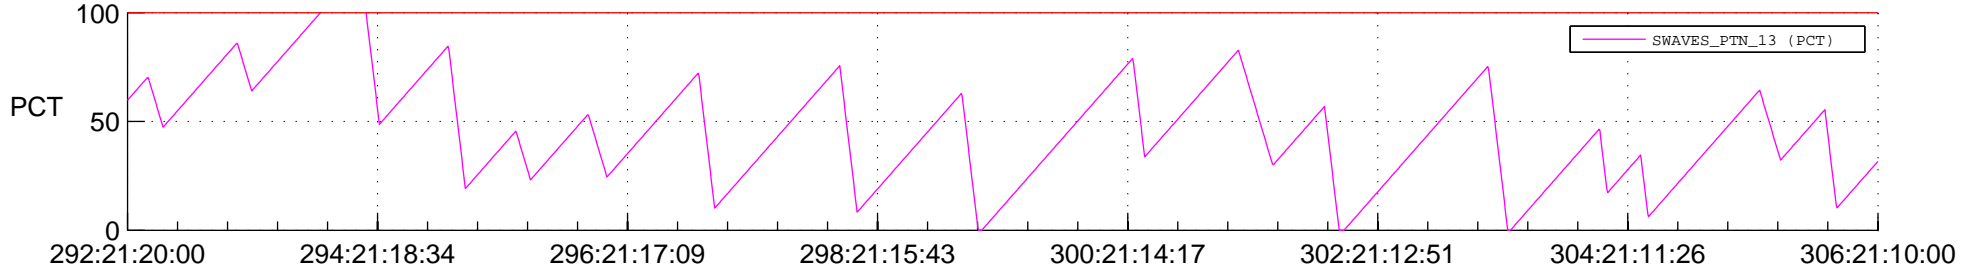

STEREO BEHIND SSR PCT Full Prediction

SWAVES_Percent_Full_Prediction

IMPACT_Percent_Full_Prediction

PLASTIC_Percent_Full_Prediction

Spacecraft_DownLink_Rate

Ground Time (2012:292:21:20:00.000 -2012:306:21:10:00.000)