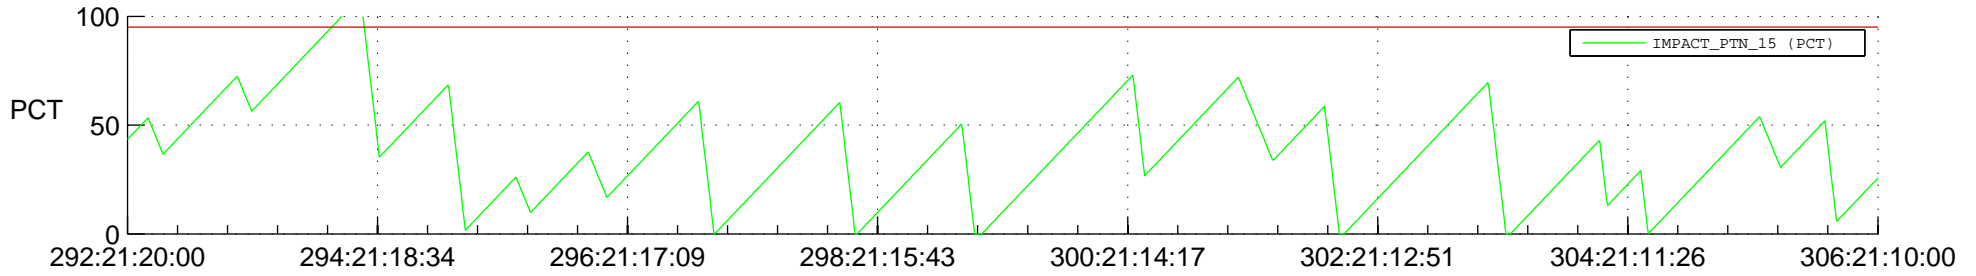

STEREO BEHIND SSR PCT Full Prediction

SWAVES_Percent_Full_Prediction

IMPACT_Percent_Full_Prediction

PLASTIC_Percent_Full_Prediction

Spacecraft_DownLink_Rate

Ground Time (2012:292:21:20:00.000 -2012:306:21:10:00.000)