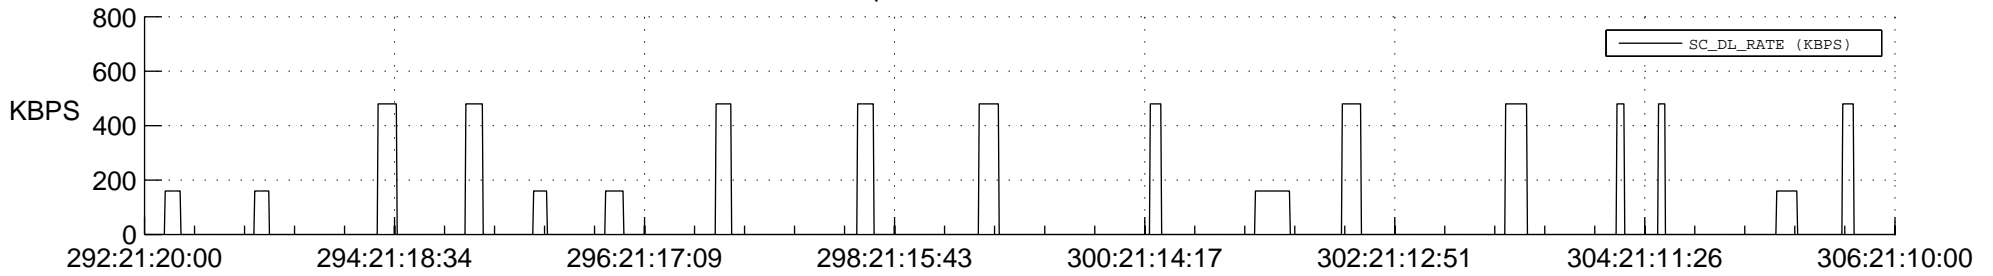

STEREO BEHIND SSR PCT Full Prediction

SWAVES_Percent_Full_Prediction

IMPACT_Percent_Full_Prediction

PLASTIC_Percent_Full_Prediction

Spacecraft_DownLink_Rate

Ground Time (2012:292:21:20:00.000 -2012:306:21:10:00.000)