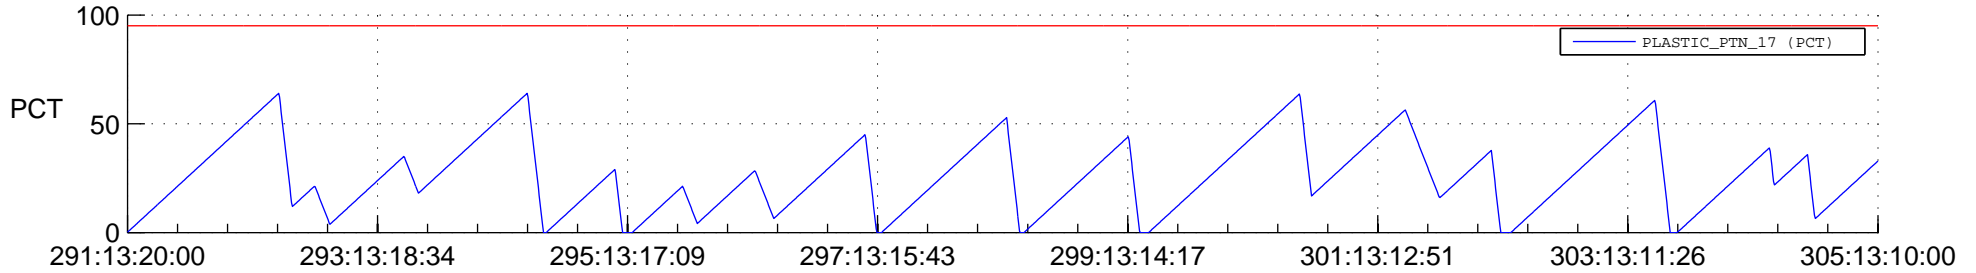

STEREO BEHIND SSR PCT Full Prediction

SWAVES_Percent_Full_Prediction

IMPACT_Percent_Full_Prediction

PLASTIC_Percent_Full_Prediction

Spacecraft_DownLink_Rate

Ground Time (2012:291:13:20:00.000 -2012:305:13:10:00.000)