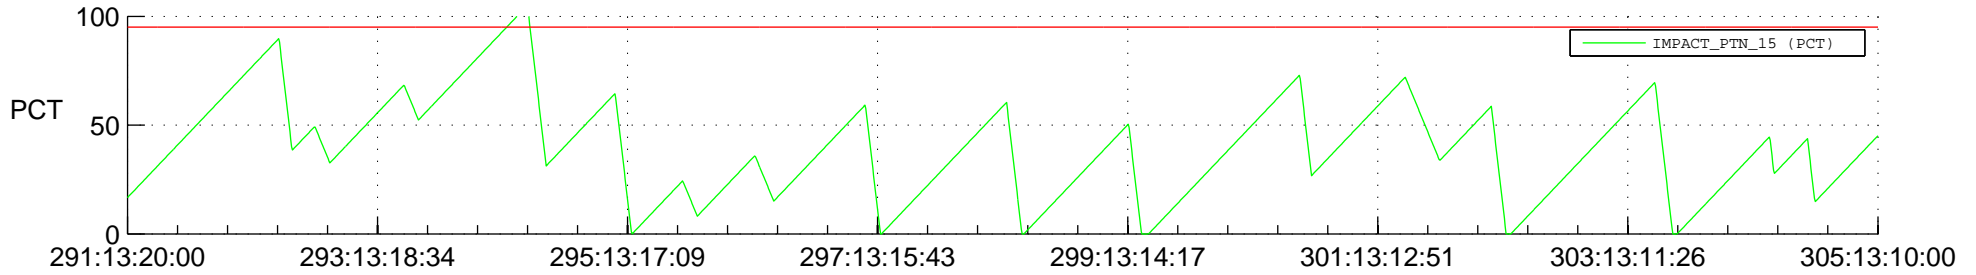

STEREO BEHIND SSR PCT Full Prediction

SWAVES_Percent_Full_Prediction

IMPACT_Percent_Full_Prediction

PLASTIC_Percent_Full_Prediction

Spacecraft_DownLink_Rate

Ground Time (2012:291:13:20:00.000 -2012:305:13:10:00.000)