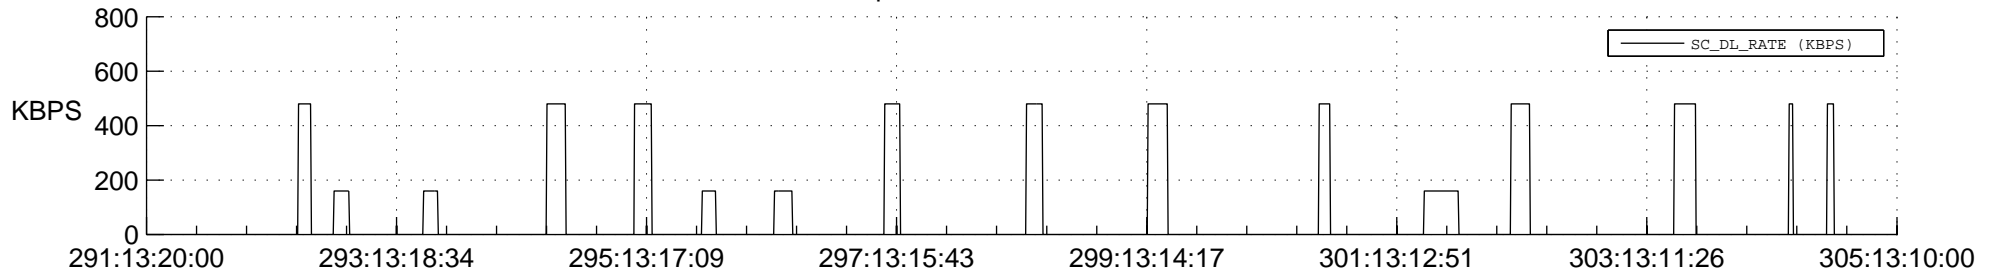

STEREO BEHIND SSR PCT Full Prediction

SWAVES_Percent_Full_Prediction

IMPACT_Percent_Full_Prediction

PLASTIC_Percent_Full_Prediction

Spacecraft_DownLink_Rate

Ground Time (2012:291:13:20:00.000 -2012:305:13:10:00.000)