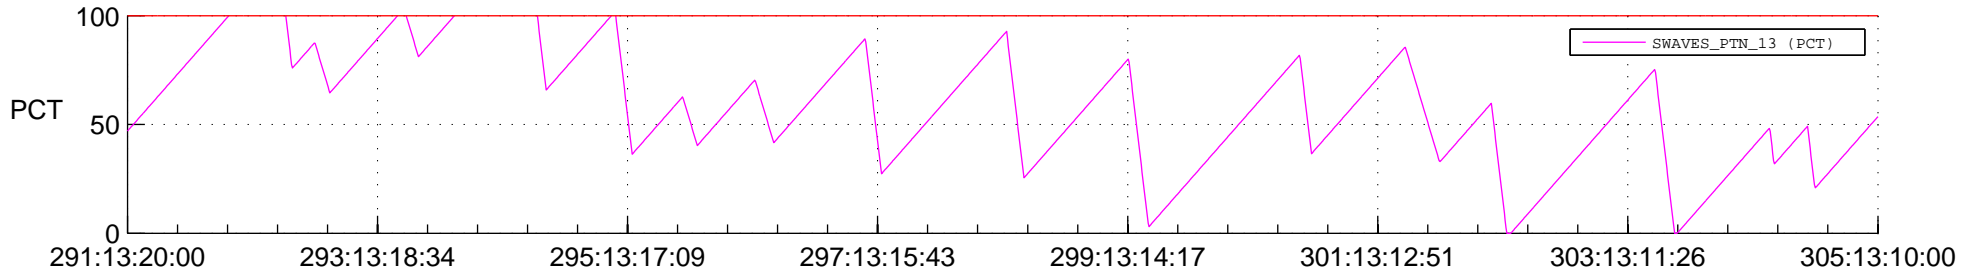

STEREO BEHIND SSR PCT Full Prediction

SWAVES_Percent_Full_Prediction

IMPACT_Percent_Full_Prediction

PLASTIC_Percent_Full_Prediction

Spacecraft_DownLink_Rate

Ground Time (2012:291:13:20:00.000 -2012:305:13:10:00.000)