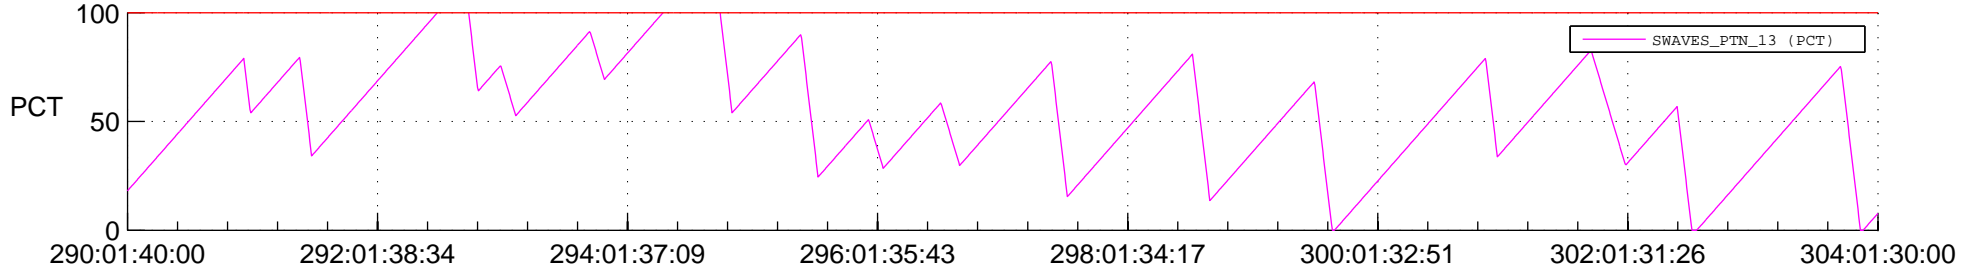

STEREO BEHIND SSR PCT Full Prediction

SWAVES_Percent_Full_Prediction

IMPACT_Percent_Full_Prediction

PLASTIC_Percent_Full_Prediction

Spacecraft_DownLink_Rate

Ground Time (2012:290:01:40:00.000 -2012:304:01:30:00.000)