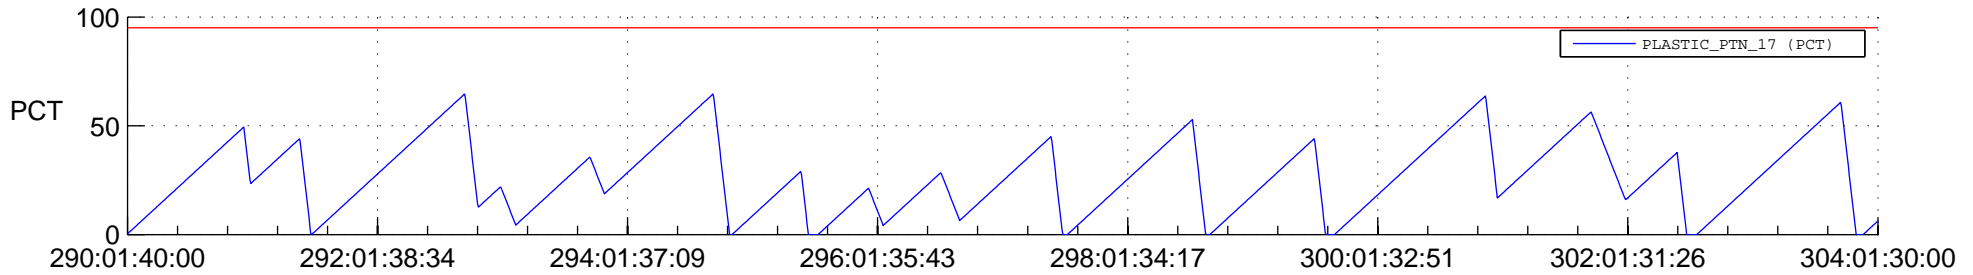

STEREO BEHIND SSR PCT Full Prediction

SWAVES_Percent_Full_Prediction

IMPACT_Percent_Full_Prediction

PLASTIC_Percent_Full_Prediction

Spacecraft_DownLink_Rate

Ground Time (2012:290:01:40:00.000 -2012:304:01:30:00.000)