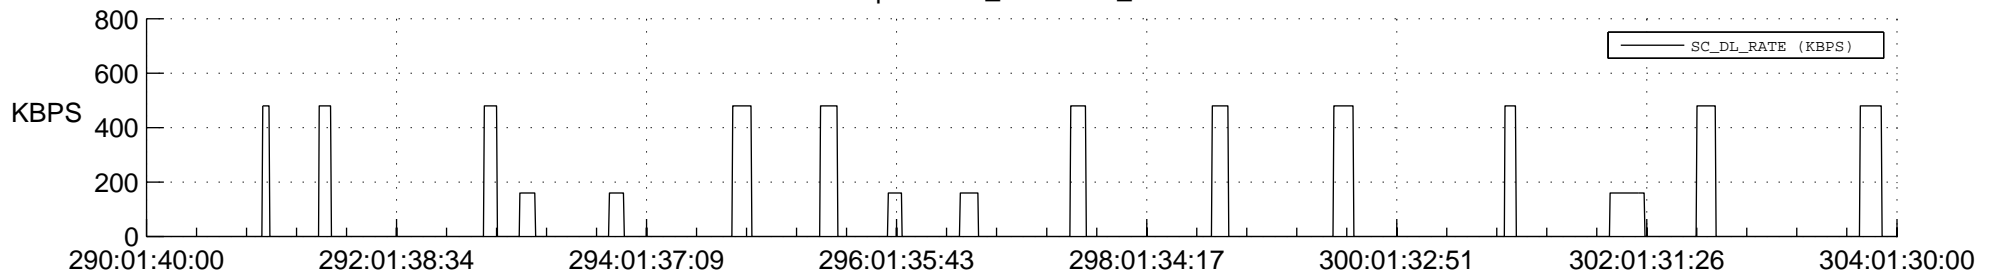

STEREO BEHIND SSR PCT Full Prediction

SWAVES_Percent_Full_Prediction

IMPACT_Percent_Full_Prediction

PLASTIC_Percent_Full_Prediction

Spacecraft_DownLink_Rate

Ground Time (2012:290:01:40:00.000 -2012:304:01:30:00.000)