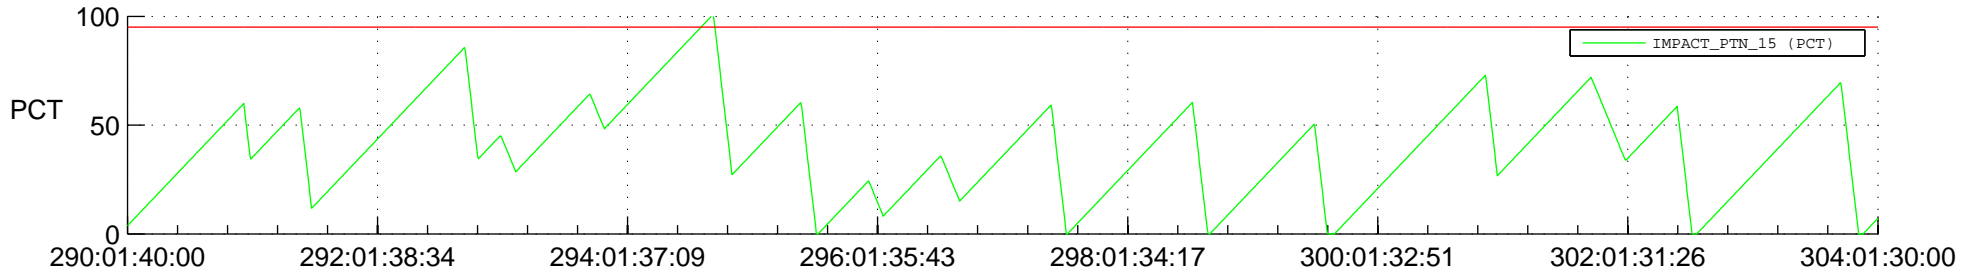

STEREO BEHIND SSR PCT Full Prediction

SWAVES_Percent_Full_Prediction

IMPACT_Percent_Full_Prediction

PLASTIC_Percent_Full_Prediction

Spacecraft_DownLink_Rate

Ground Time (2012:290:01:40:00.000 -2012:304:01:30:00.000)