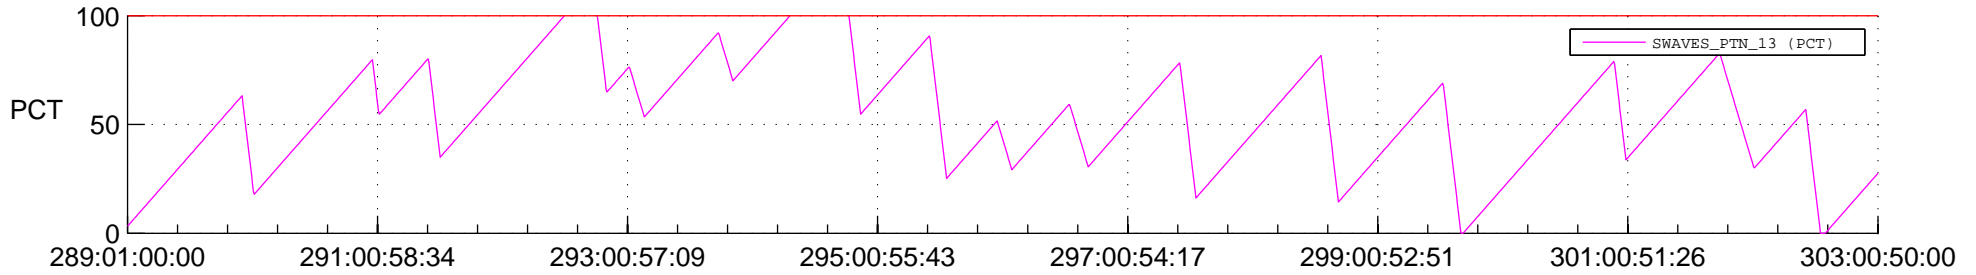

STEREO BEHIND SSR PCT Full Prediction

SWAVES_Percent_Full_Prediction

IMPACT_Percent_Full_Prediction

PLASTIC_Percent_Full_Prediction

Spacecraft_DownLink_Rate

Ground Time (2012:289:01:00:00.000 -2012:303:00:50:00.000)