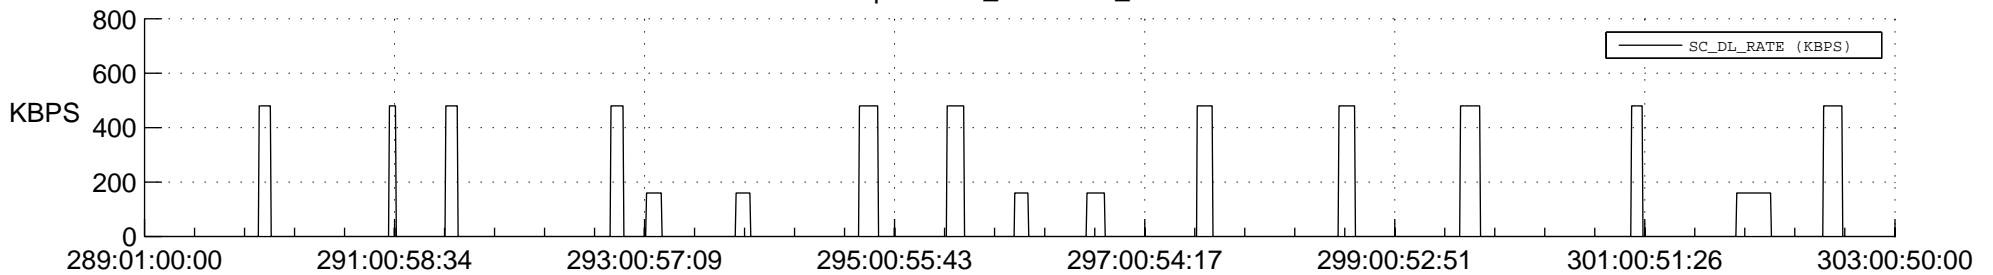

STEREO BEHIND SSR PCT Full Prediction

SWAVES_Percent_Full_Prediction

IMPACT_Percent_Full_Prediction

PLASTIC_Percent_Full_Prediction

Spacecraft_DownLink_Rate

Ground Time (2012:289:01:00:00.000 -2012:303:00:50:00.000)