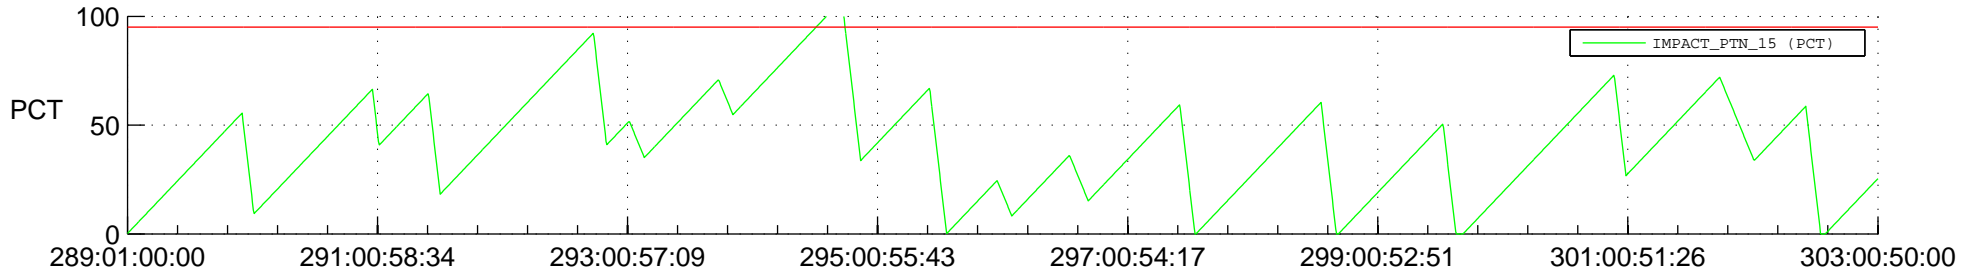

STEREO BEHIND SSR PCT Full Prediction

SWAVES_Percent_Full_Prediction

IMPACT_Percent_Full_Prediction

PLASTIC_Percent_Full_Prediction

Spacecraft_DownLink_Rate

Ground Time (2012:289:01:00:00.000 -2012:303:00:50:00.000)