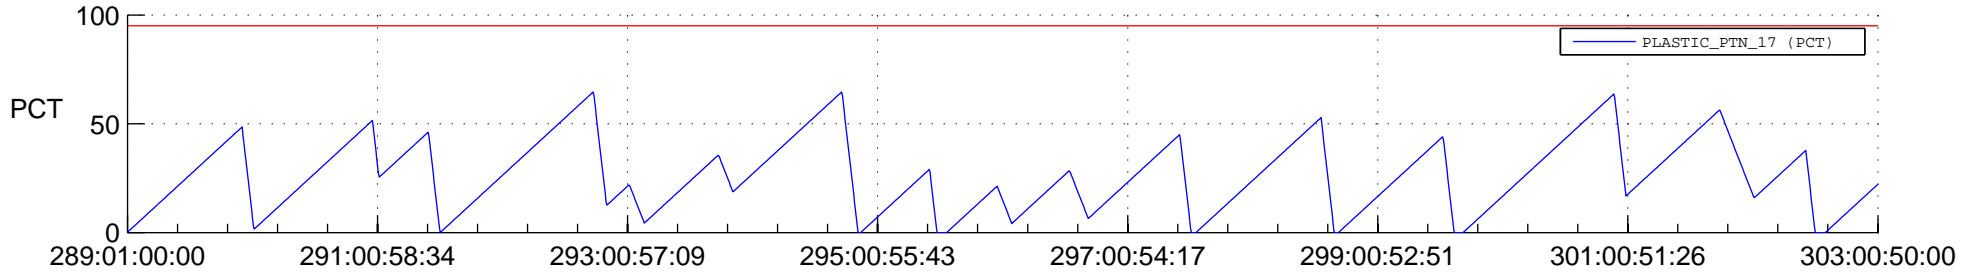

STEREO BEHIND SSR PCT Full Prediction

SWAVES_Percent_Full_Prediction

IMPACT_Percent_Full_Prediction

PLASTIC_Percent_Full_Prediction

Spacecraft_DownLink_Rate

Ground Time (2012:289:01:00:00.000 -2012:303:00:50:00.000)