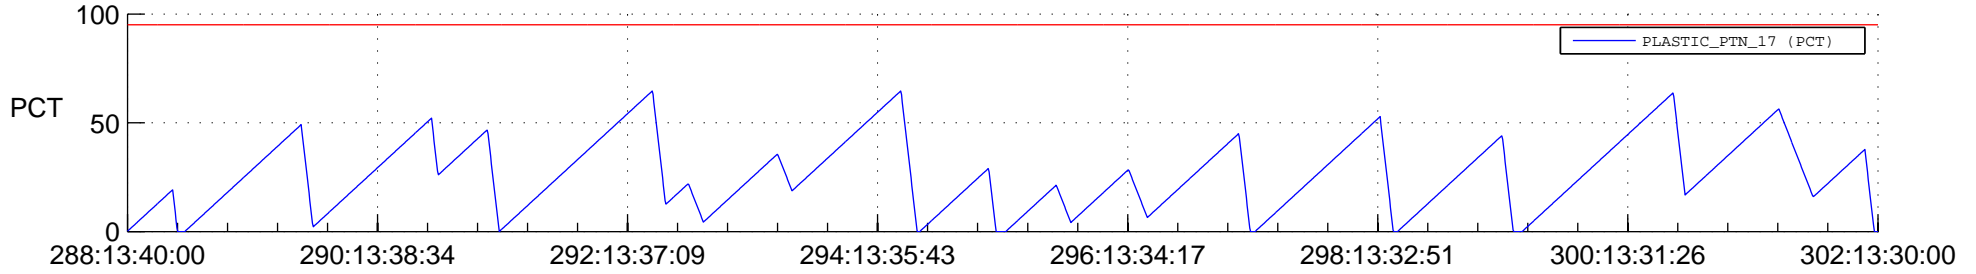

STEREO BEHIND SSR PCT Full Prediction

SWAVES_Percent_Full_Prediction

IMPACT_Percent_Full_Prediction

PLASTIC_Percent_Full_Prediction

Spacecraft_DownLink_Rate

Ground Time (2012:288:13:40:00.000 -2012:302:13:30:00.000)