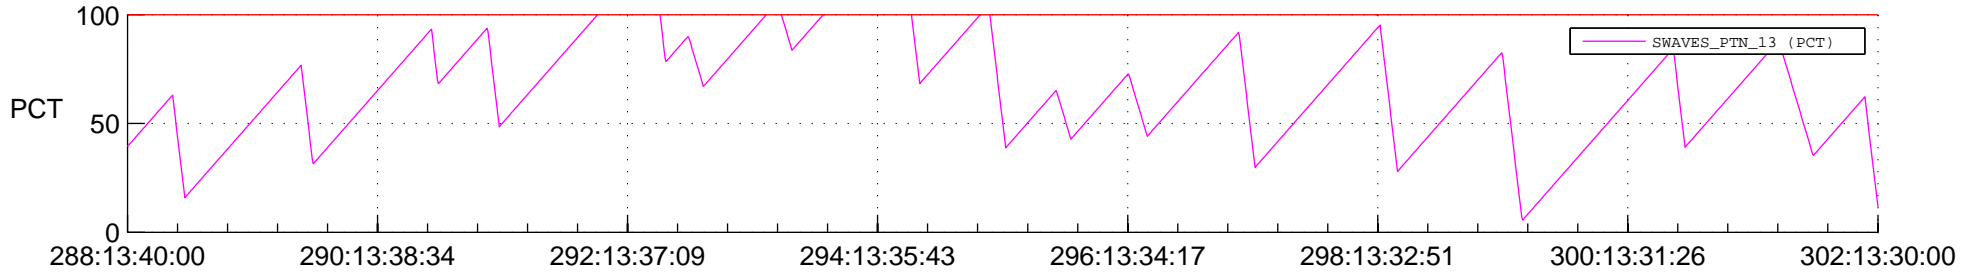

STEREO BEHIND SSR PCT Full Prediction

SWAVES_Percent_Full_Prediction

IMPACT_Percent_Full_Prediction

PLASTIC_Percent_Full_Prediction

Spacecraft_DownLink_Rate

Ground Time (2012:288:13:40:00.000 -2012:302:13:30:00.000)