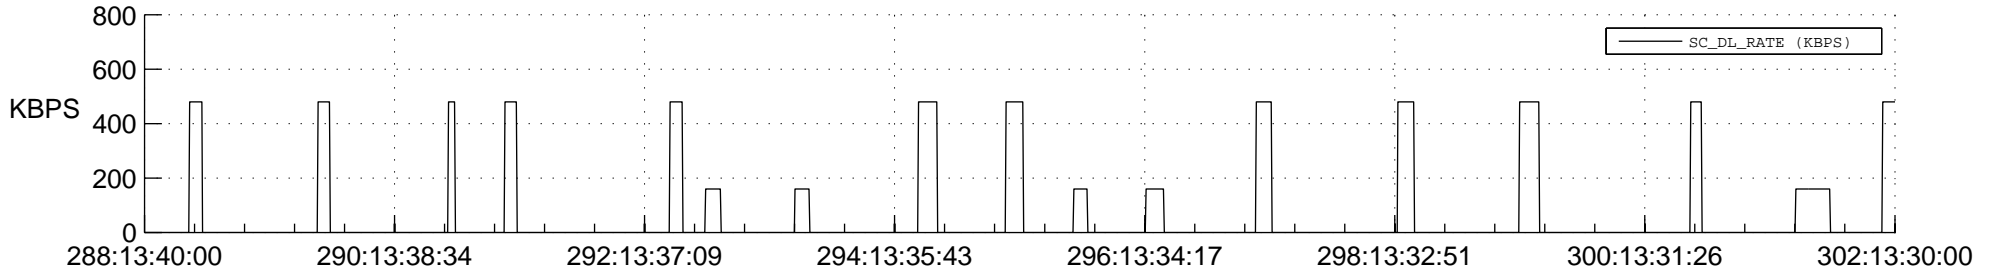

STEREO BEHIND SSR PCT Full Prediction

SWAVES_Percent_Full_Prediction

IMPACT_Percent_Full_Prediction

PLASTIC_Percent_Full_Prediction

Spacecraft_DownLink_Rate

Ground Time (2012:288:13:40:00.000 -2012:302:13:30:00.000)