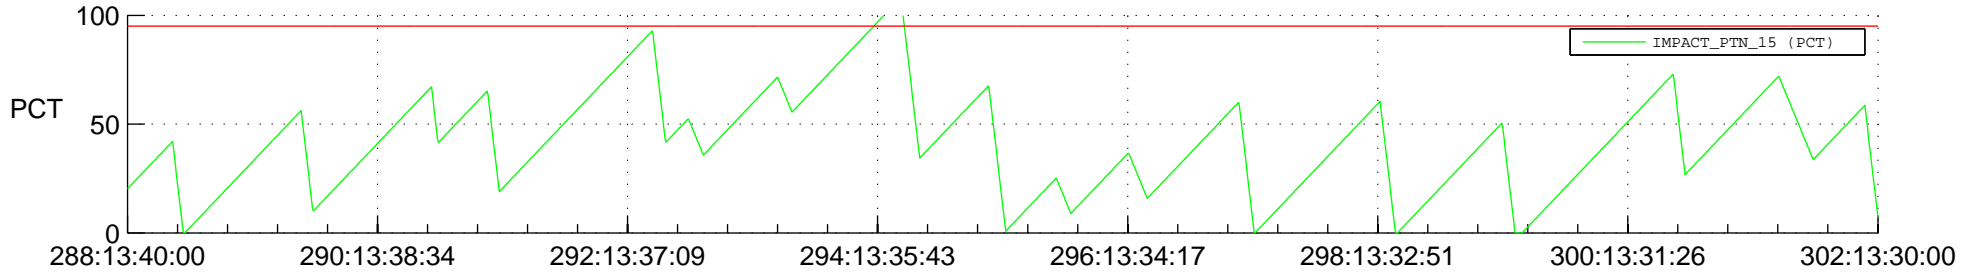

STEREO BEHIND SSR PCT Full Prediction

SWAVES_Percent_Full_Prediction

IMPACT_Percent_Full_Prediction

PLASTIC_Percent_Full_Prediction

Spacecraft_DownLink_Rate

Ground Time (2012:288:13:40:00.000 -2012:302:13:30:00.000)