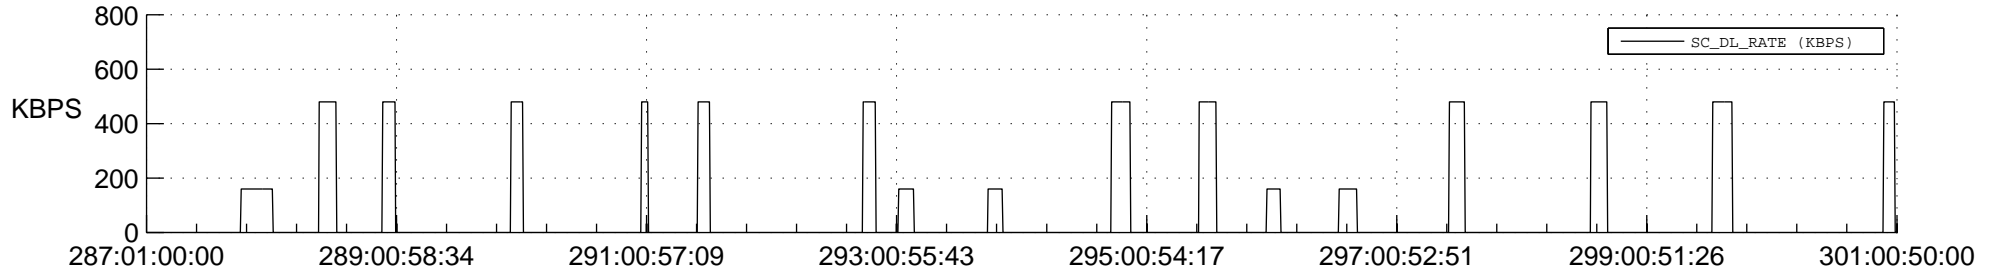

STEREO BEHIND SSR PCT Full Prediction

SWAVES_Percent_Full_Prediction

IMPACT_Percent_Full_Prediction

PLASTIC_Percent_Full_Prediction

Spacecraft_DownLink_Rate

Ground Time (2012:287:01:00:00.000 -2012:301:00:50:00.000)