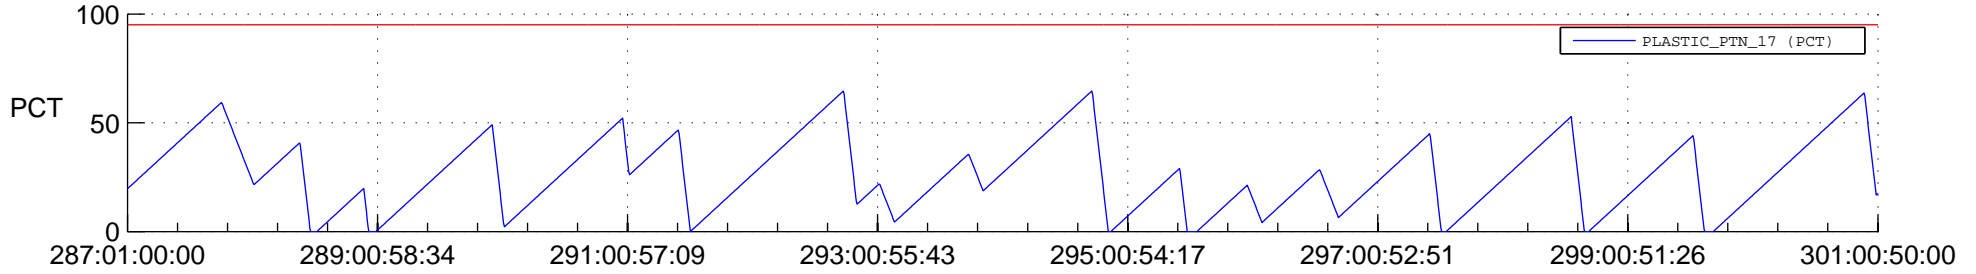

STEREO BEHIND SSR PCT Full Prediction

SWAVES_Percent_Full_Prediction

IMPACT_Percent_Full_Prediction

PLASTIC_Percent_Full_Prediction

Spacecraft_DownLink_Rate

Ground Time (2012:287:01:00:00.000 -2012:301:00:50:00.000)