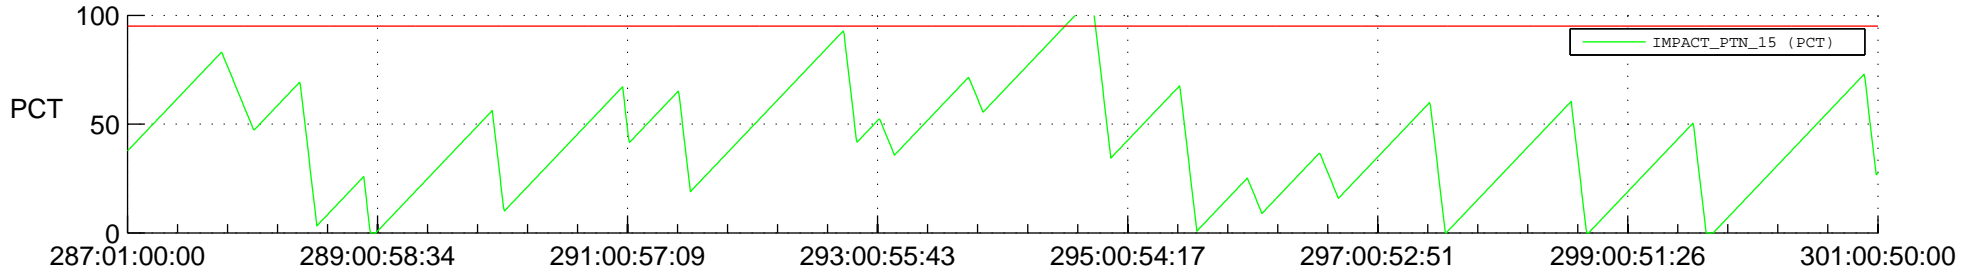

STEREO BEHIND SSR PCT Full Prediction

SWAVES_Percent_Full_Prediction

IMPACT_Percent_Full_Prediction

PLASTIC_Percent_Full_Prediction

Spacecraft_DownLink_Rate

Ground Time (2012:287:01:00:00.000 -2012:301:00:50:00.000)