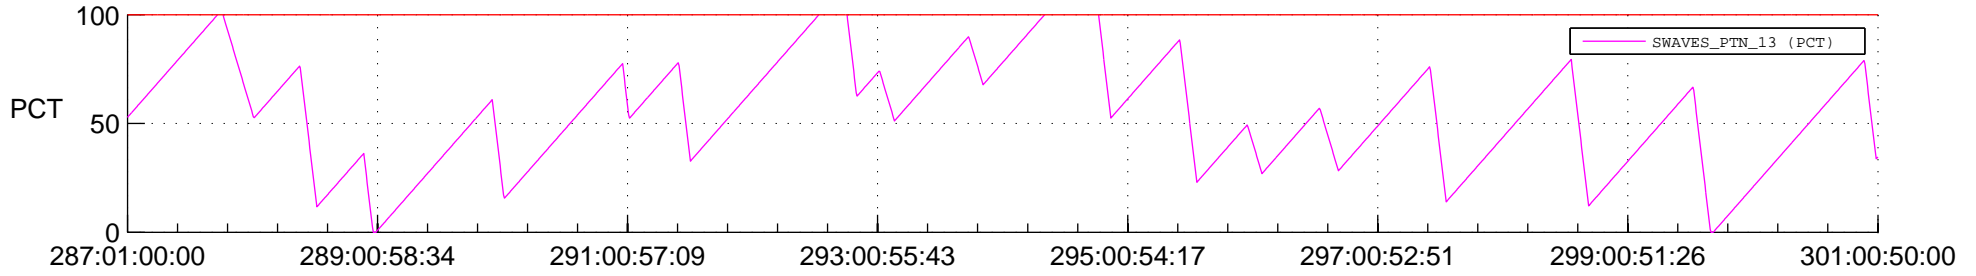

STEREO BEHIND SSR PCT Full Prediction

SWAVES_Percent_Full_Prediction

IMPACT_Percent_Full_Prediction

PLASTIC_Percent_Full_Prediction

Spacecraft_DownLink_Rate

Ground Time (2012:287:01:00:00.000 -2012:301:00:50:00.000)