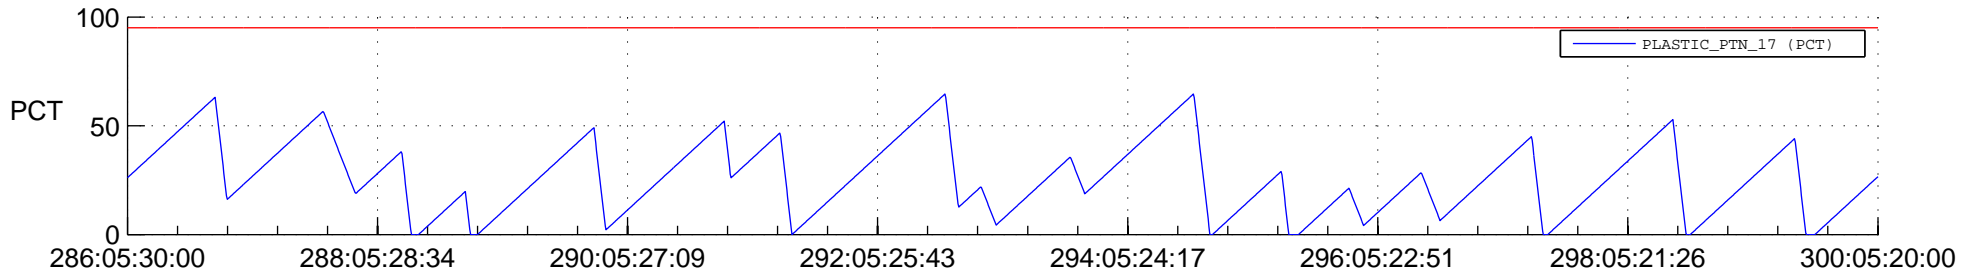

STEREO BEHIND SSR PCT Full Prediction

SWAVES_Percent_Full_Prediction

IMPACT_Percent_Full_Prediction

PLASTIC_Percent_Full_Prediction

Spacecraft_DownLink_Rate

Ground Time (2012:286:05:30:00.000 -2012:300:05:20:00.000)