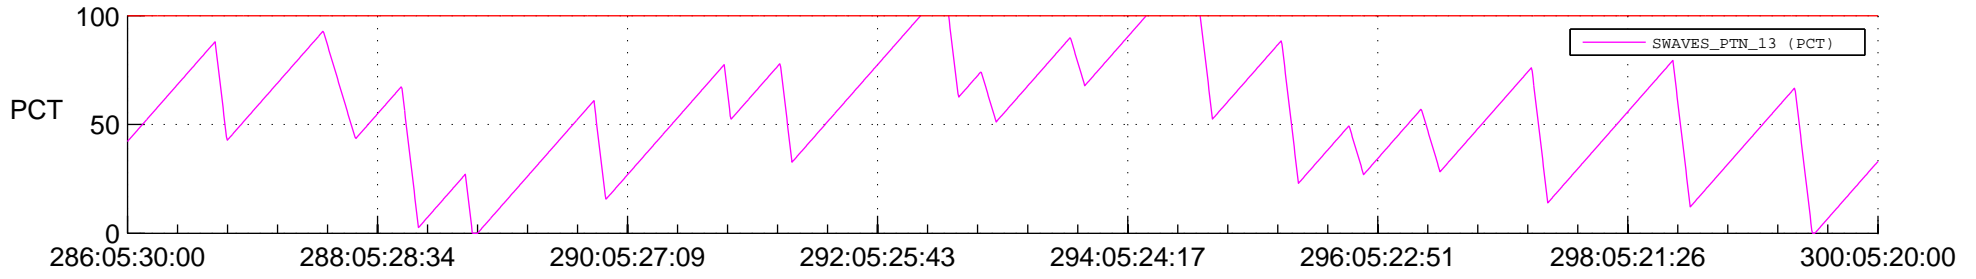

STEREO BEHIND SSR PCT Full Prediction

SWAVES_Percent_Full_Prediction

IMPACT_Percent_Full_Prediction

PLASTIC_Percent_Full_Prediction

Spacecraft_DownLink_Rate

Ground Time (2012:286:05:30:00.000 -2012:300:05:20:00.000)