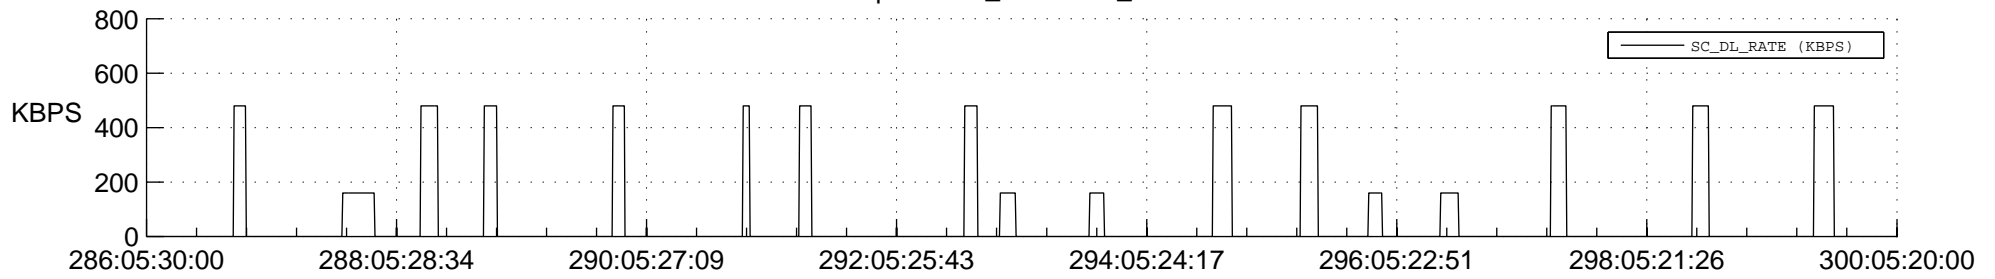

STEREO BEHIND SSR PCT Full Prediction

SWAVES_Percent_Full_Prediction

IMPACT_Percent_Full_Prediction

PLASTIC_Percent_Full_Prediction

Spacecraft_DownLink_Rate

Ground Time (2012:286:05:30:00.000 -2012:300:05:20:00.000)