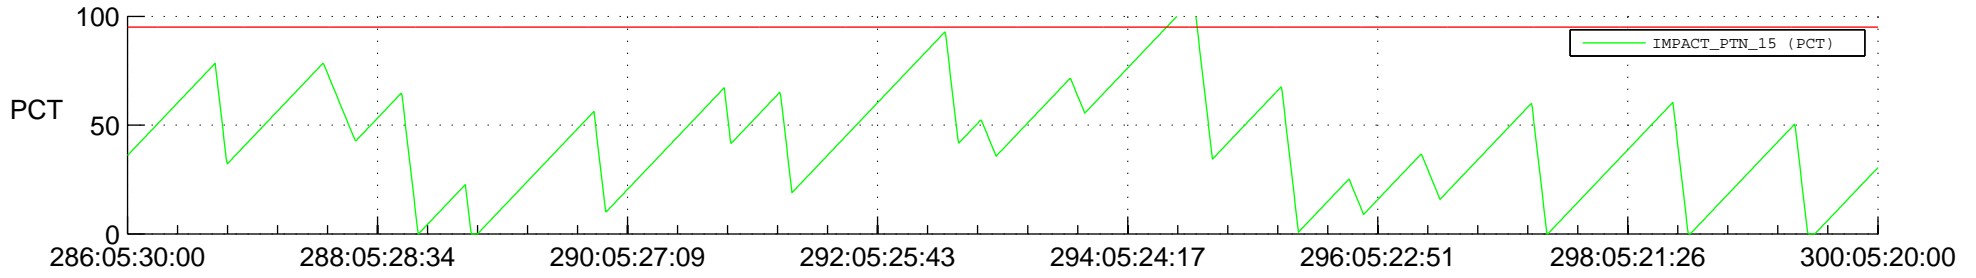

STEREO BEHIND SSR PCT Full Prediction

SWAVES_Percent_Full_Prediction

IMPACT_Percent_Full_Prediction

PLASTIC_Percent_Full_Prediction

Spacecraft_DownLink_Rate

Ground Time (2012:286:05:30:00.000 -2012:300:05:20:00.000)