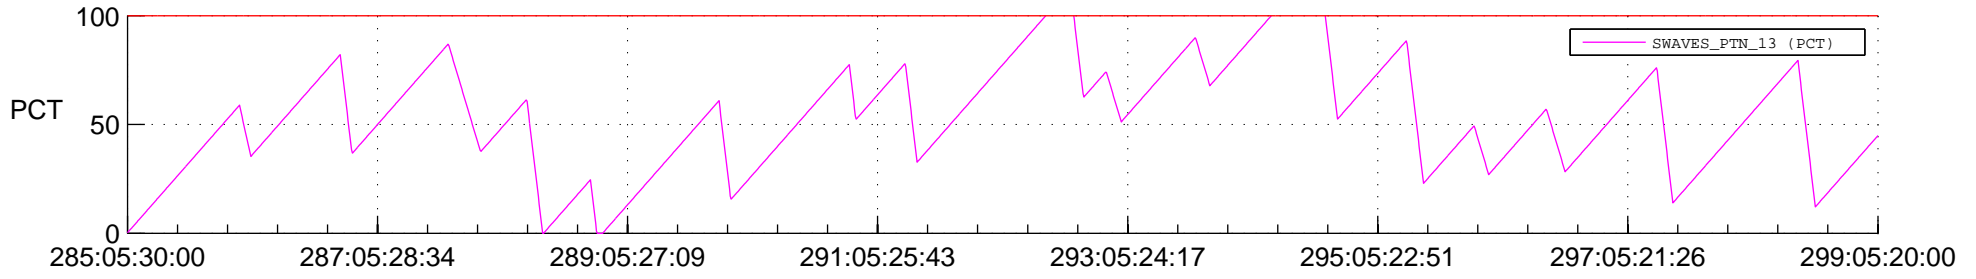

# STEREO BEHIND SSR PCT Full Prediction

## SWAVES\_Percent\_Full\_Prediction

## Spacecraft\_DownLink\_Rate

Ground Time (2012:285:05:30:00.000 -2012:299:05:20:00.000)