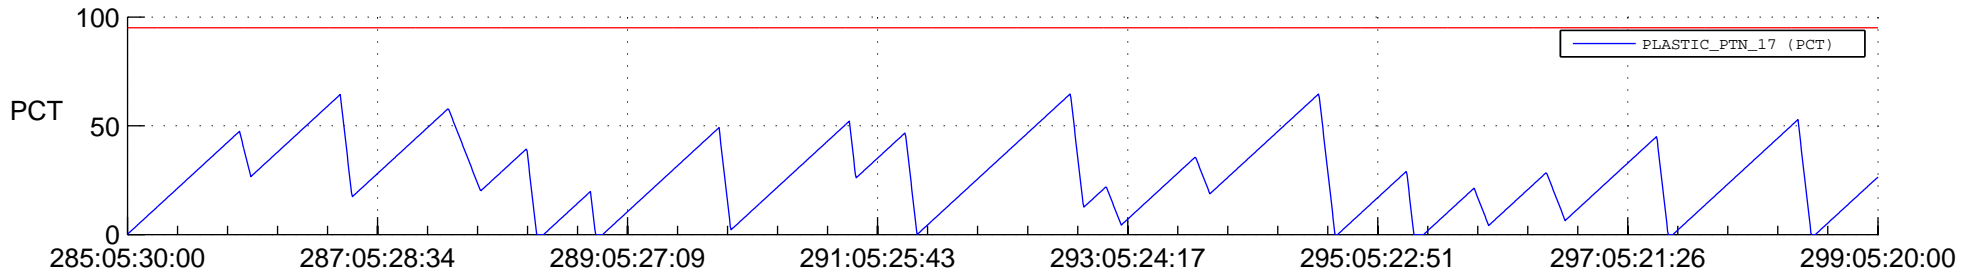

# STEREO BEHIND SSR PCT Full Prediction

## SWAVES\_Percent\_Full\_Prediction

## Spacecraft\_DownLink\_Rate

Ground Time (2012:285:05:30:00.000 -2012:299:05:20:00.000)