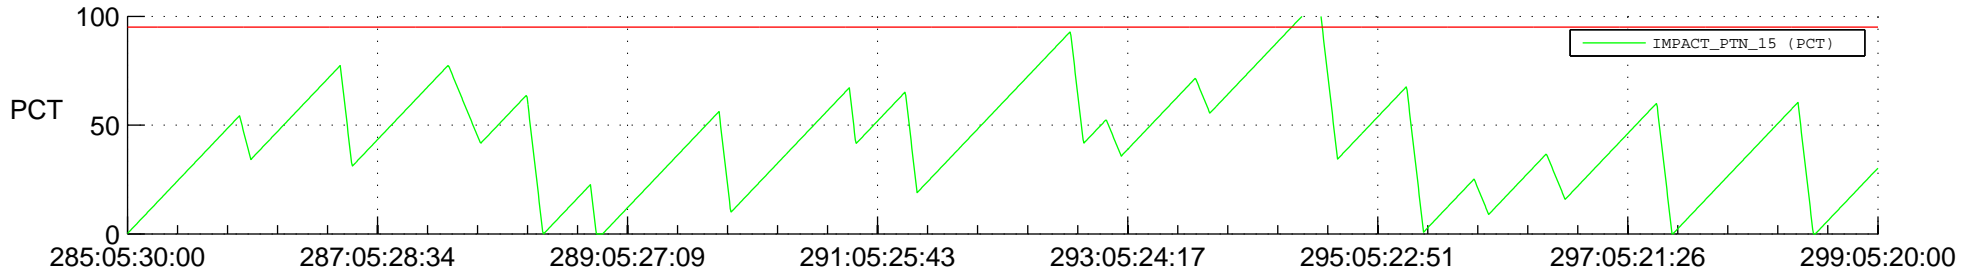

IMPACT_Percent_Full_Prediction