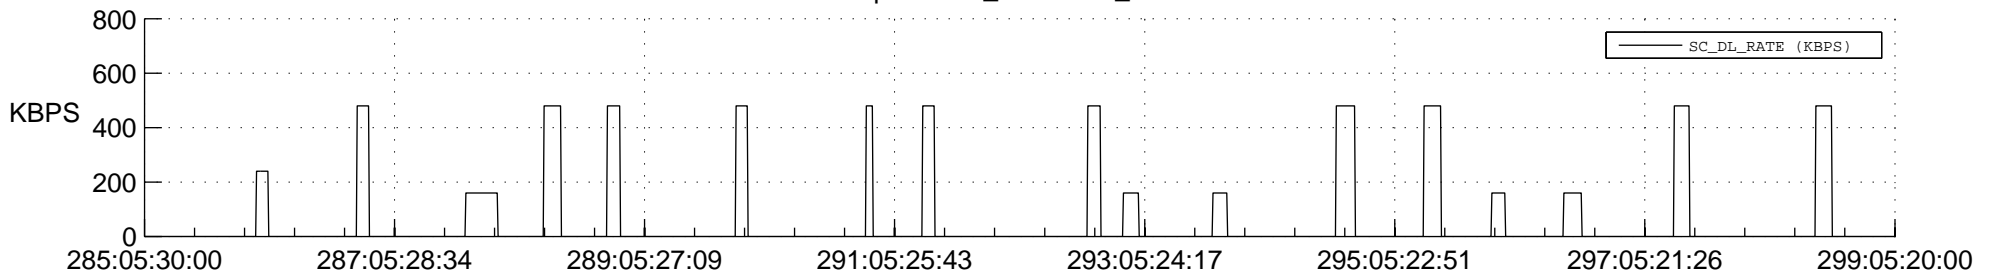

## Spacecraft\_DownLink\_Rate

Ground Time (2012:285:05:30:00.000 -2012:299:05:20:00.000)