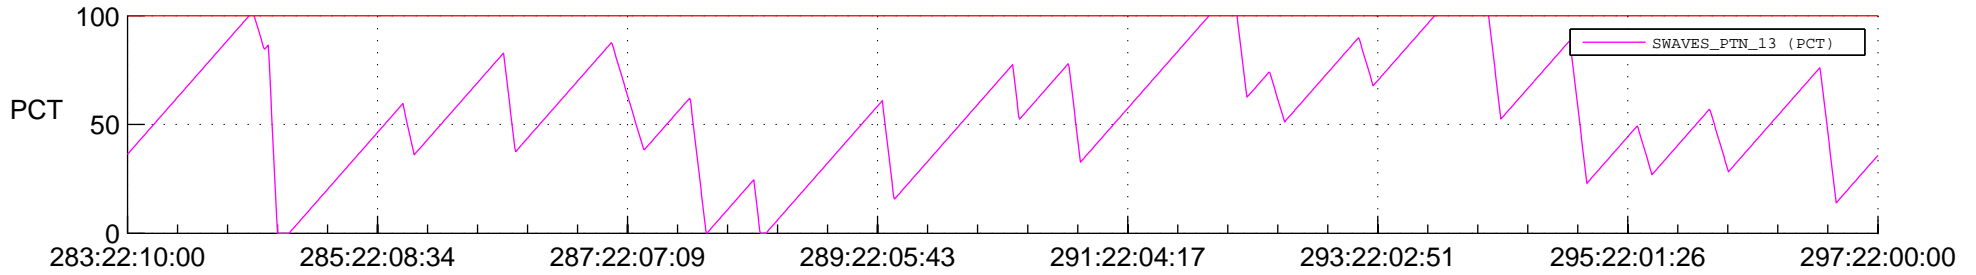

STEREO BEHIND SSR PCT Full Prediction

SWAVES_Percent_Full_Prediction

IMPACT_Percent_Full_Prediction

PLASTIC_Percent_Full_Prediction

Spacecraft_DownLink_Rate

Ground Time (2012:283:22:10:00.000 -2012:297:22:00:00.000)