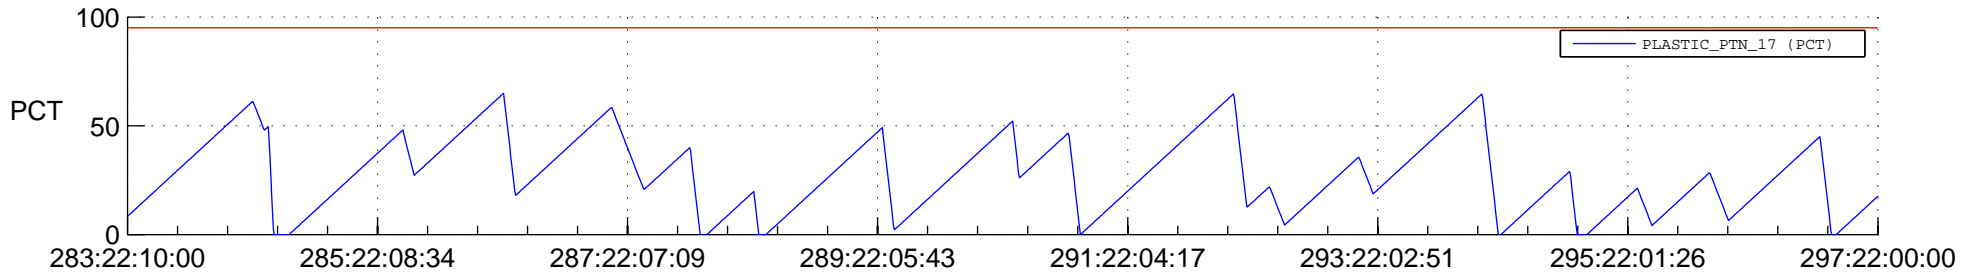

STEREO BEHIND SSR PCT Full Prediction

SWAVES_Percent_Full_Prediction

IMPACT_Percent_Full_Prediction

PLASTIC_Percent_Full_Prediction

Spacecraft_DownLink_Rate

Ground Time (2012:283:22:10:00.000 -2012:297:22:00:00.000)