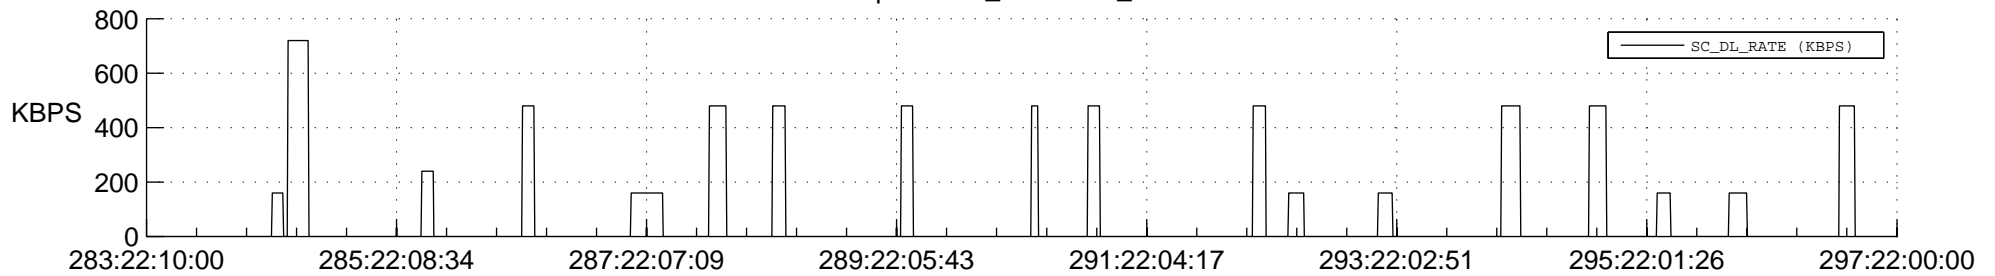

STEREO BEHIND SSR PCT Full Prediction

SWAVES_Percent_Full_Prediction

IMPACT_Percent_Full_Prediction

PLASTIC_Percent_Full_Prediction

Spacecraft_DownLink_Rate

Ground Time (2012:283:22:10:00.000 -2012:297:22:00:00.000)