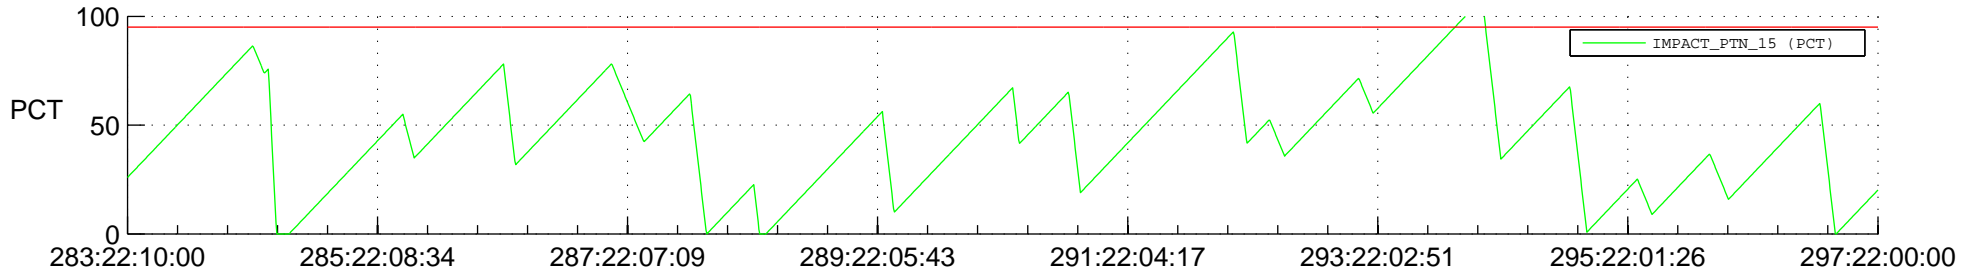

STEREO BEHIND SSR PCT Full Prediction

SWAVES_Percent_Full_Prediction

IMPACT_Percent_Full_Prediction

PLASTIC_Percent_Full_Prediction

Spacecraft_DownLink_Rate

Ground Time (2012:283:22:10:00.000 -2012:297:22:00:00.000)