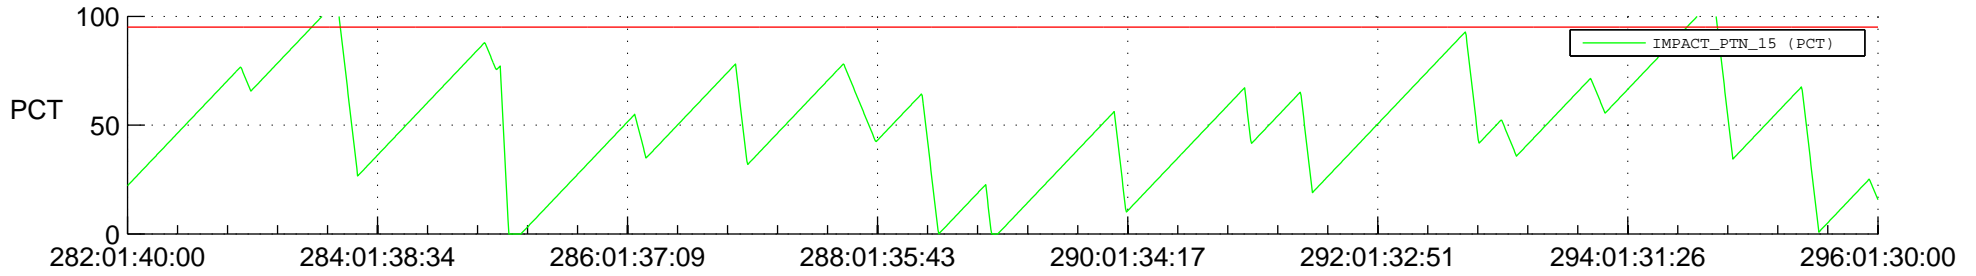

STEREO BEHIND SSR PCT Full Prediction

SWAVES_Percent_Full_Prediction

IMPACT_Percent_Full_Prediction

PLASTIC_Percent_Full_Prediction

Spacecraft_DownLink_Rate

Ground Time (2012:282:01:40:00.000 -2012:296:01:30:00.000)