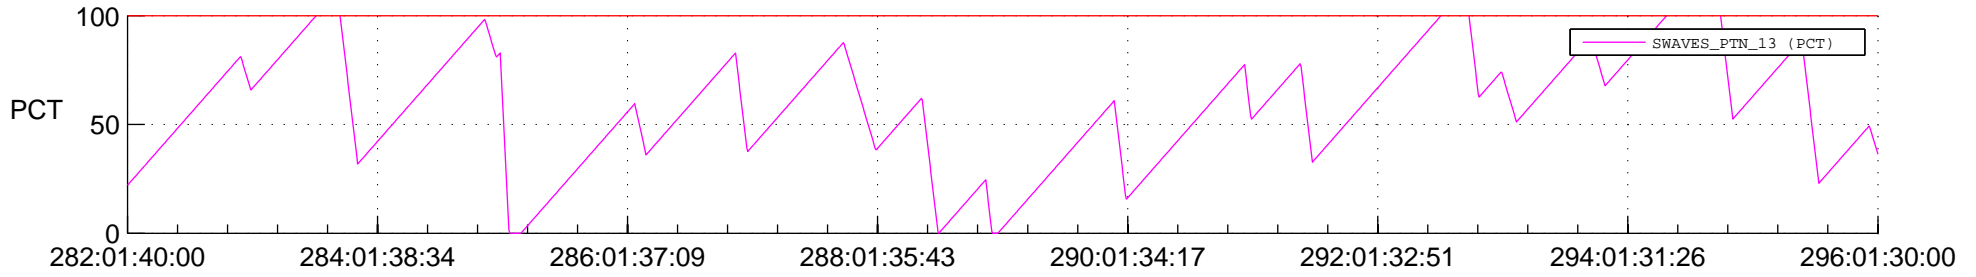

STEREO BEHIND SSR PCT Full Prediction

SWAVES_Percent_Full_Prediction

IMPACT_Percent_Full_Prediction

PLASTIC_Percent_Full_Prediction

Spacecraft_DownLink_Rate

Ground Time (2012:282:01:40:00.000 -2012:296:01:30:00.000)