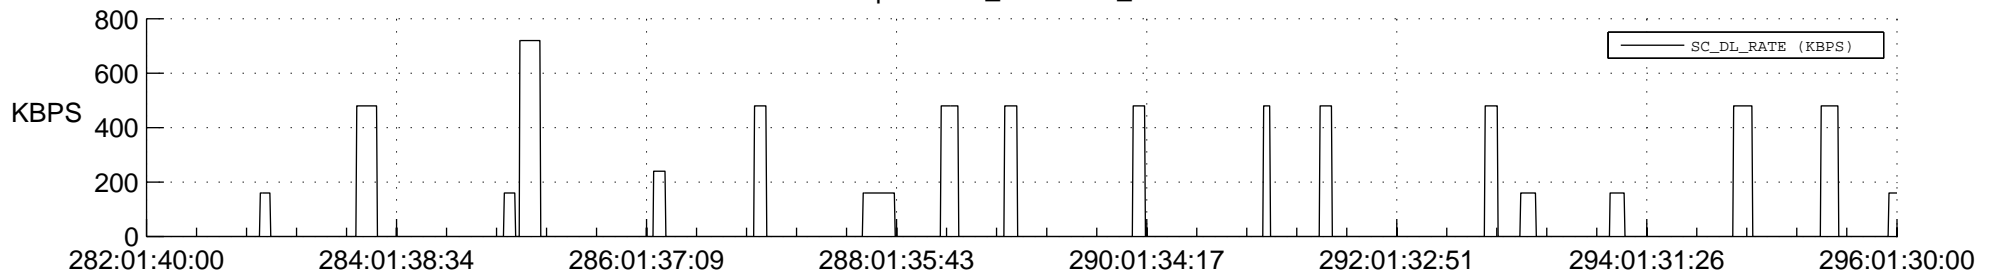

STEREO BEHIND SSR PCT Full Prediction

SWAVES_Percent_Full_Prediction

IMPACT_Percent_Full_Prediction

PLASTIC_Percent_Full_Prediction

Spacecraft_DownLink_Rate

Ground Time (2012:282:01:40:00.000 -2012:296:01:30:00.000)