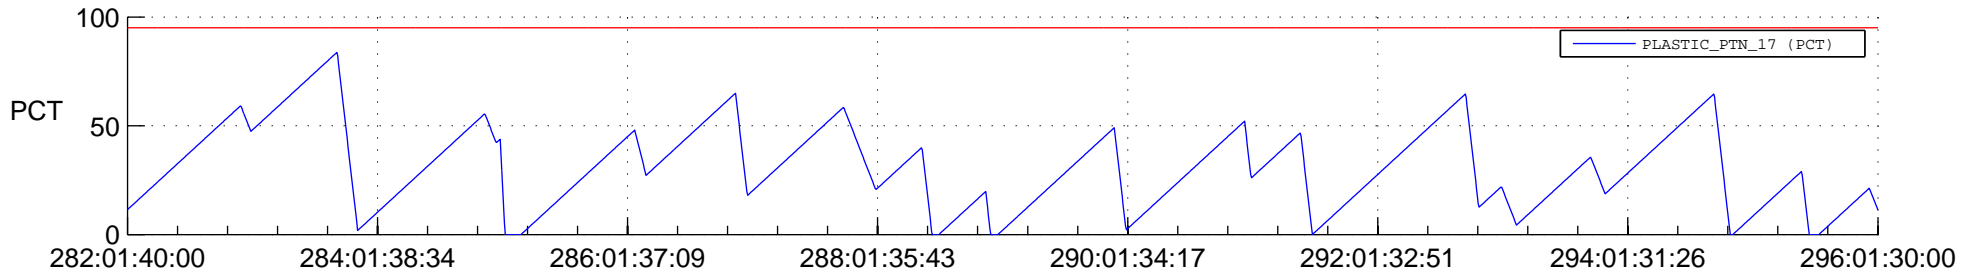

STEREO BEHIND SSR PCT Full Prediction

SWAVES_Percent_Full_Prediction

IMPACT_Percent_Full_Prediction

PLASTIC_Percent_Full_Prediction

Spacecraft_DownLink_Rate

Ground Time (2012:282:01:40:00.000 -2012:296:01:30:00.000)