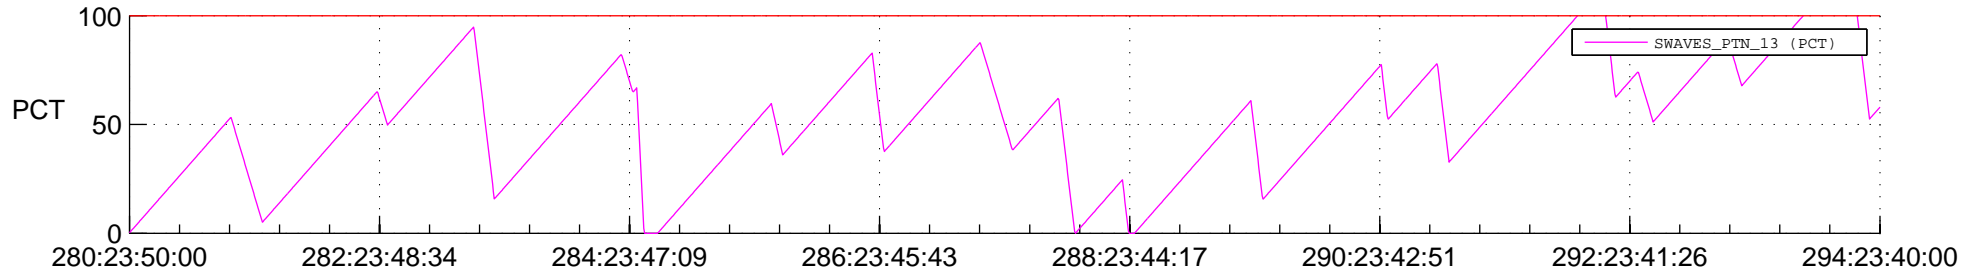

STEREO BEHIND SSR PCT Full Prediction

SWAVES_Percent_Full_Prediction

IMPACT_Percent_Full_Prediction

PLASTIC_Percent_Full_Prediction

Spacecraft_DownLink_Rate

Ground Time (2012:280:23:50:00.000 -2012:294:23:40:00.000)