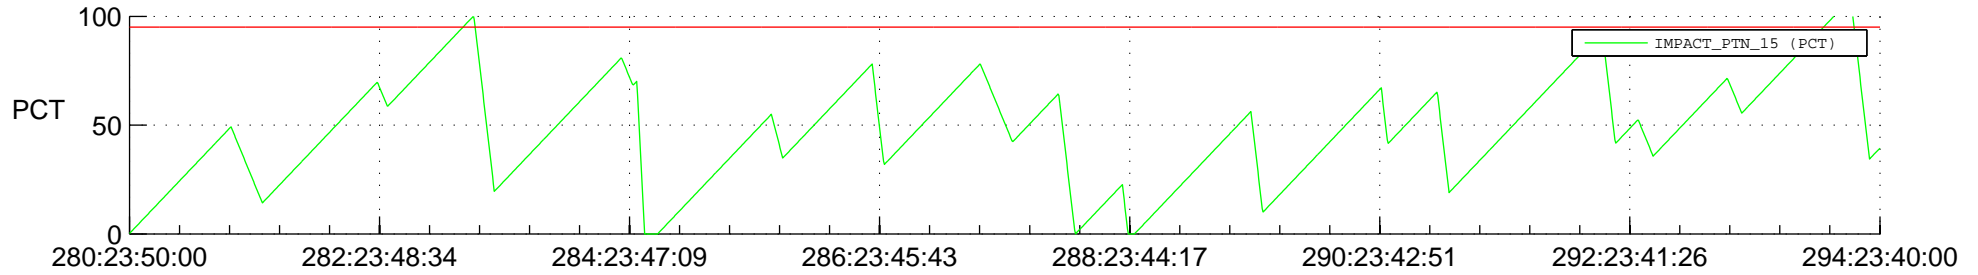

STEREO BEHIND SSR PCT Full Prediction

SWAVES_Percent_Full_Prediction

IMPACT_Percent_Full_Prediction

PLASTIC_Percent_Full_Prediction

Spacecraft_DownLink_Rate

Ground Time (2012:280:23:50:00.000 -2012:294:23:40:00.000)