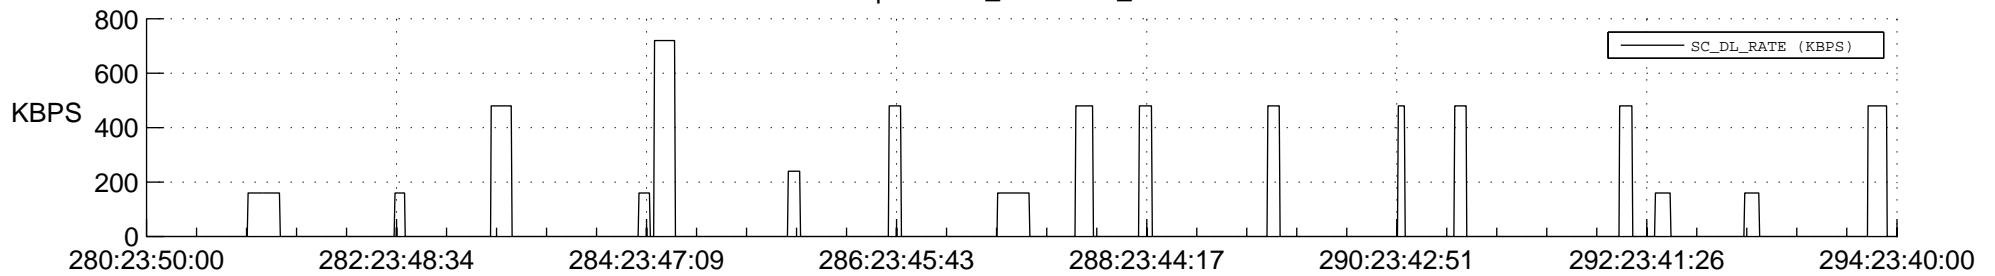

STEREO BEHIND SSR PCT Full Prediction

SWAVES_Percent_Full_Prediction

IMPACT_Percent_Full_Prediction

PLASTIC_Percent_Full_Prediction

Spacecraft_DownLink_Rate

Ground Time (2012:280:23:50:00.000 -2012:294:23:40:00.000)