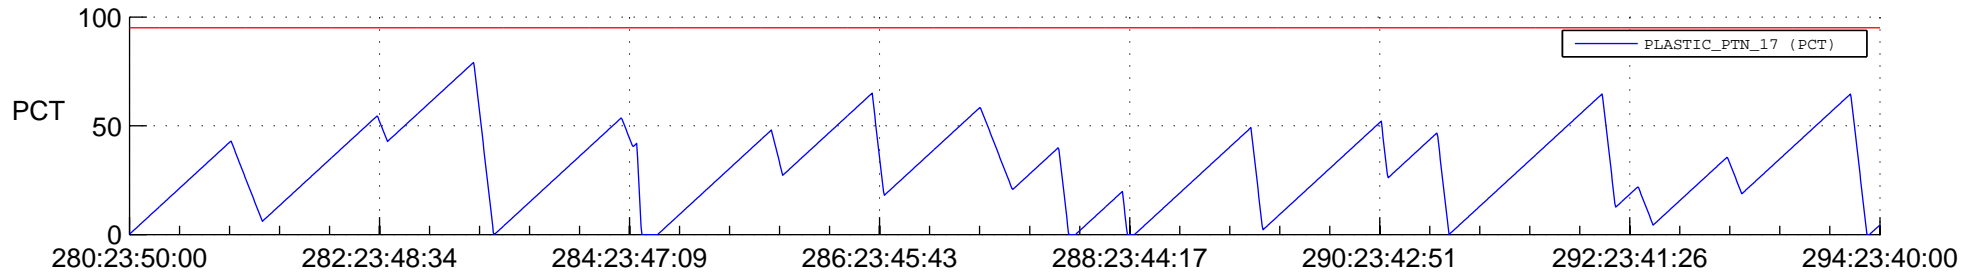

STEREO BEHIND SSR PCT Full Prediction

SWAVES_Percent_Full_Prediction

IMPACT_Percent_Full_Prediction

PLASTIC_Percent_Full_Prediction

Spacecraft_DownLink_Rate

Ground Time (2012:280:23:50:00.000 -2012:294:23:40:00.000)