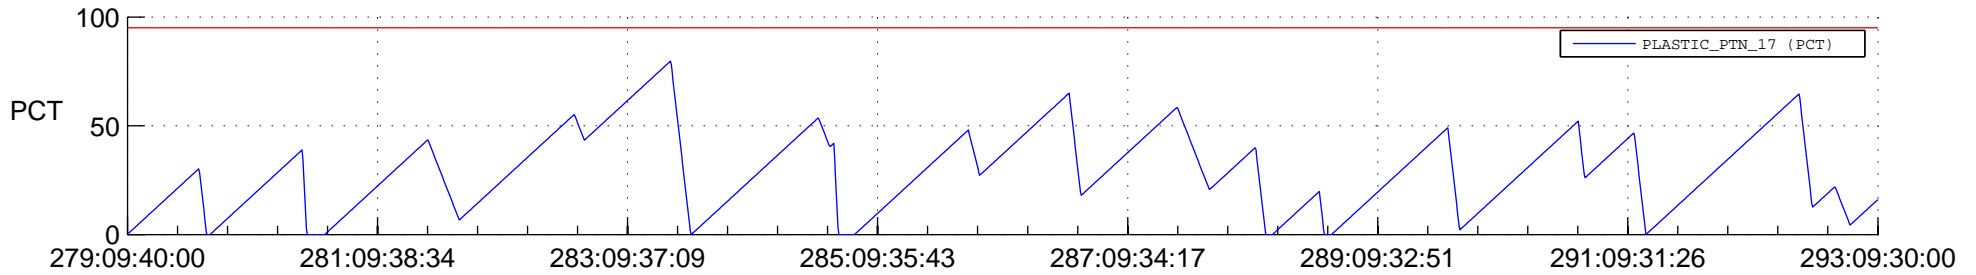

STEREO BEHIND SSR PCT Full Prediction

SWAVES_Percent_Full_Prediction

IMPACT_Percent_Full_Prediction

PLASTIC_Percent_Full_Prediction

Spacecraft_DownLink_Rate

Ground Time (2012:279:09:40:00.000 -2012:293:09:30:00.000)