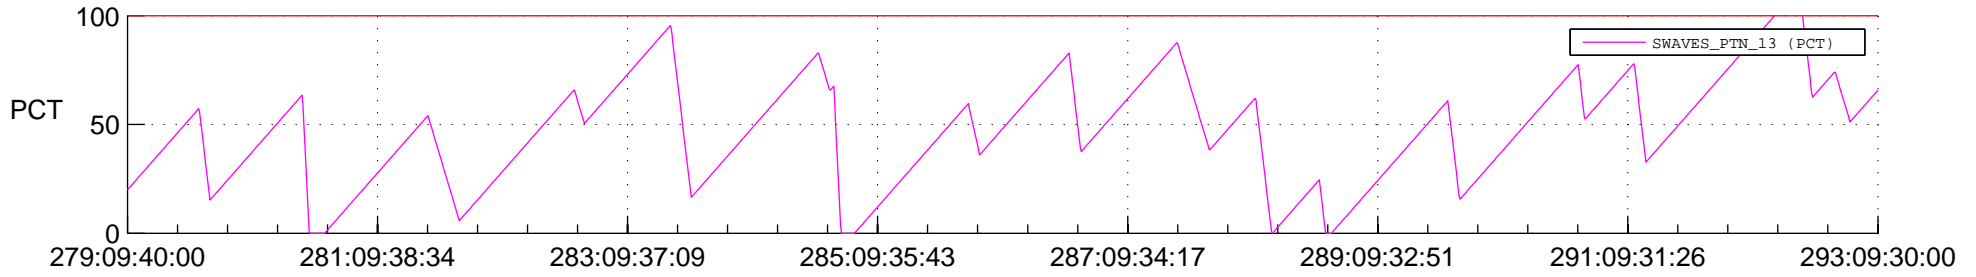

STEREO BEHIND SSR PCT Full Prediction

SWAVES_Percent_Full_Prediction

IMPACT_Percent_Full_Prediction

PLASTIC_Percent_Full_Prediction

Spacecraft_DownLink_Rate

Ground Time (2012:279:09:40:00.000 -2012:293:09:30:00.000)