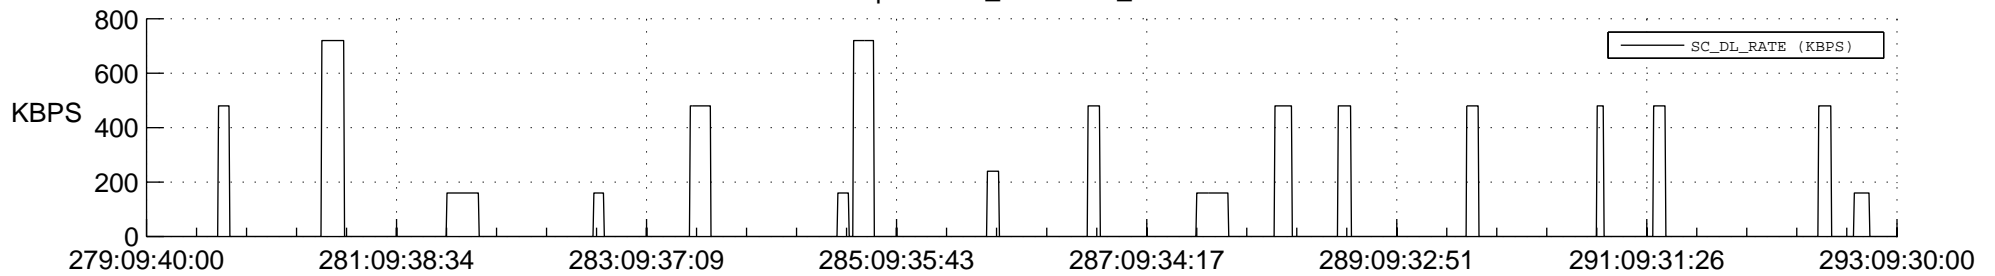

STEREO BEHIND SSR PCT Full Prediction

SWAVES_Percent_Full_Prediction

IMPACT_Percent_Full_Prediction

PLASTIC_Percent_Full_Prediction

Spacecraft_DownLink_Rate

Ground Time (2012:279:09:40:00.000 -2012:293:09:30:00.000)