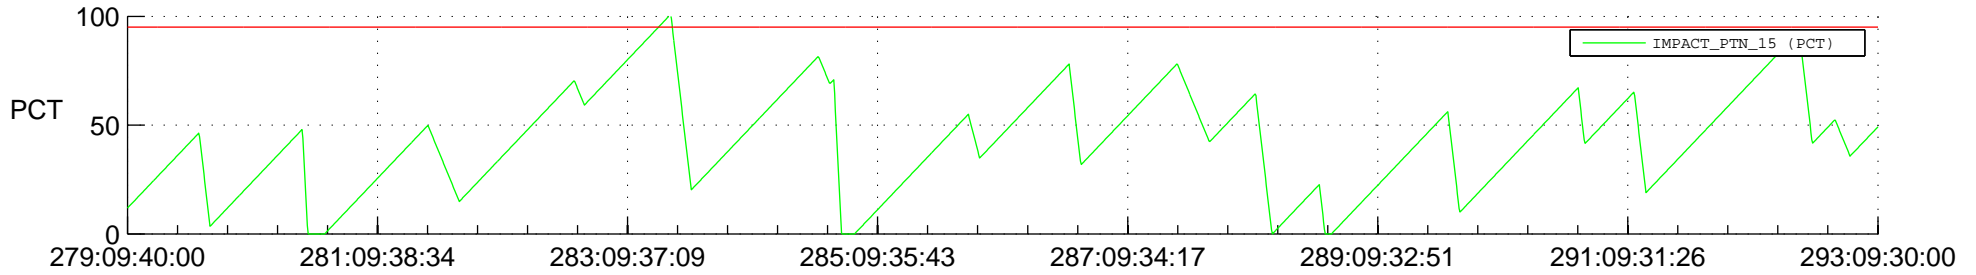

STEREO BEHIND SSR PCT Full Prediction

SWAVES_Percent_Full_Prediction

IMPACT_Percent_Full_Prediction

PLASTIC_Percent_Full_Prediction

Spacecraft_DownLink_Rate

Ground Time (2012:279:09:40:00.000 -2012:293:09:30:00.000)