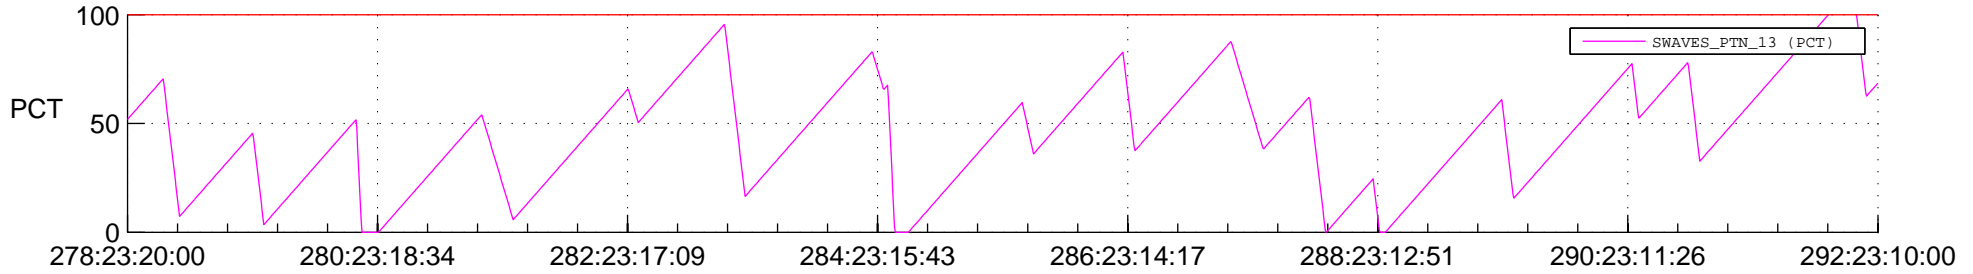

STEREO BEHIND SSR PCT Full Prediction

SWAVES_Percent_Full_Prediction

IMPACT_Percent_Full_Prediction

PLASTIC_Percent_Full_Prediction

Spacecraft_DownLink_Rate

Ground Time (2012:278:23:20:00.000 -2012:292:23:10:00.000)