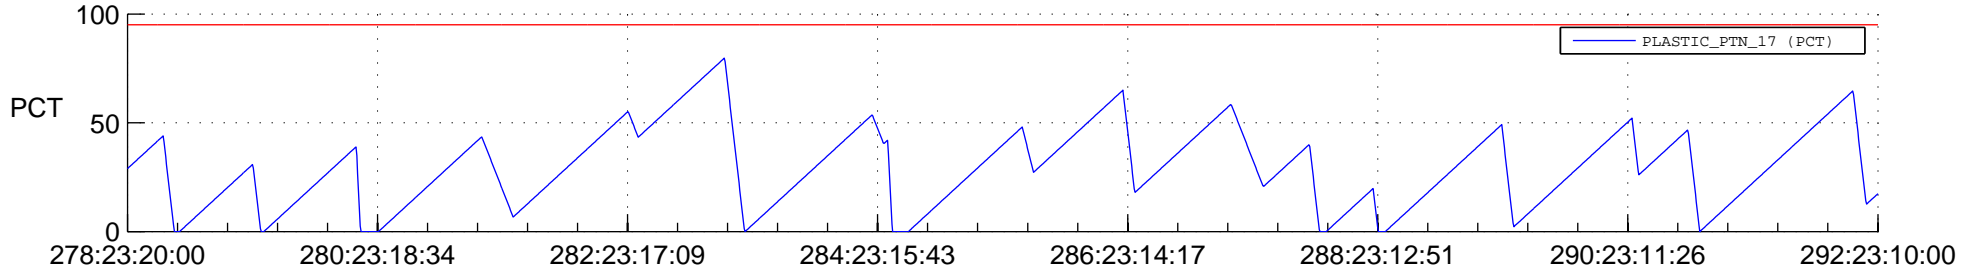

STEREO BEHIND SSR PCT Full Prediction

SWAVES_Percent_Full_Prediction

IMPACT_Percent_Full_Prediction

PLASTIC_Percent_Full_Prediction

Spacecraft_DownLink_Rate

Ground Time (2012:278:23:20:00.000 -2012:292:23:10:00.000)