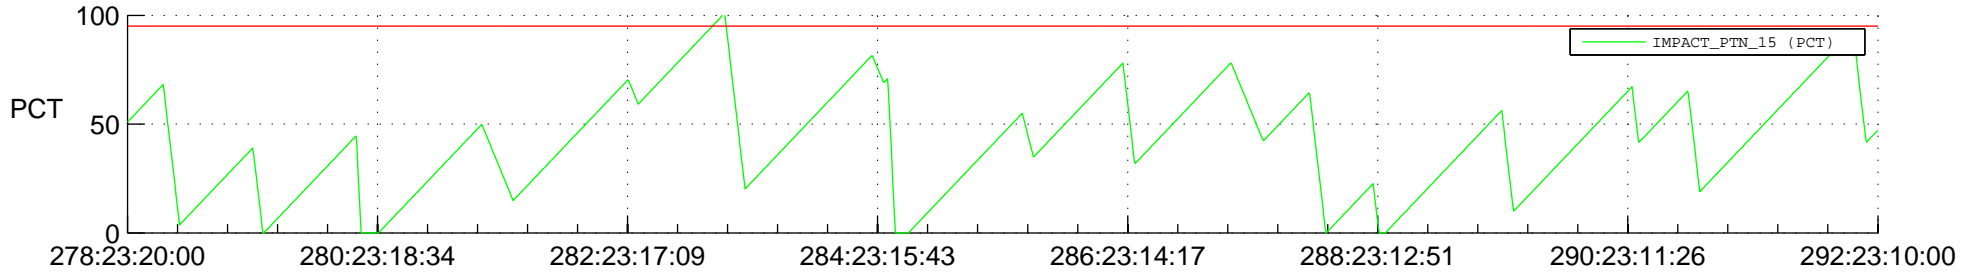

STEREO BEHIND SSR PCT Full Prediction

SWAVES_Percent_Full_Prediction

IMPACT_Percent_Full_Prediction

PLASTIC_Percent_Full_Prediction

Spacecraft_DownLink_Rate

Ground Time (2012:278:23:20:00.000 -2012:292:23:10:00.000)