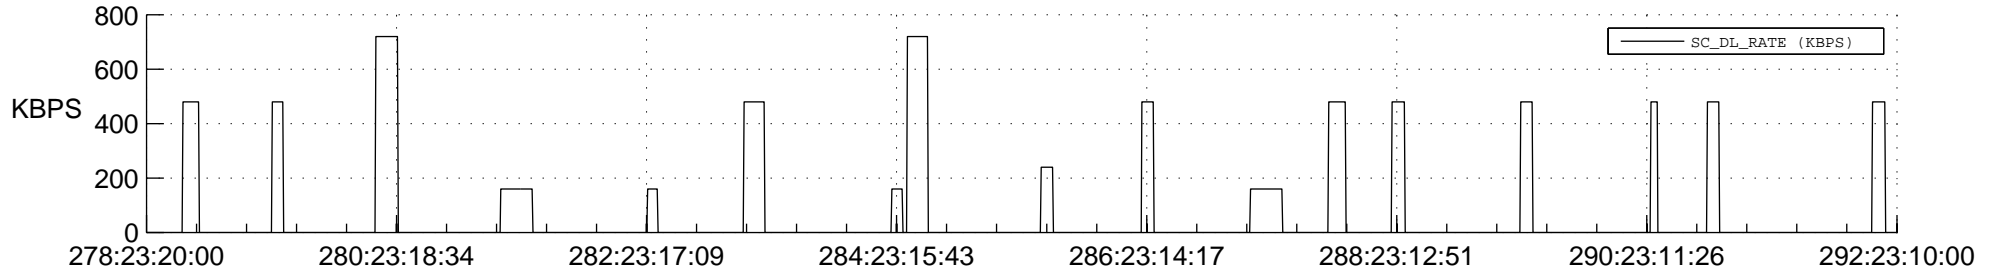

STEREO BEHIND SSR PCT Full Prediction

SWAVES_Percent_Full_Prediction

IMPACT_Percent_Full_Prediction

PLASTIC_Percent_Full_Prediction

Spacecraft_DownLink_Rate

Ground Time (2012:278:23:20:00.000 -2012:292:23:10:00.000)