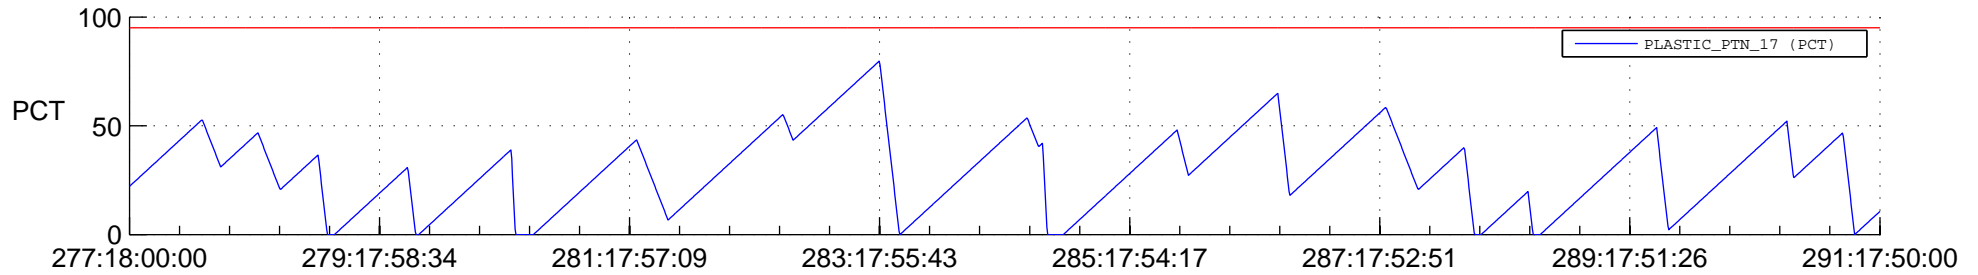

# STEREO BEHIND SSR PCT Full Prediction

## SWAVES\_Percent\_Full\_Prediction

## Spacecraft\_DownLink\_Rate

Ground Time (2012:277:18:00:00.000 -2012:291:17:50:00.000)