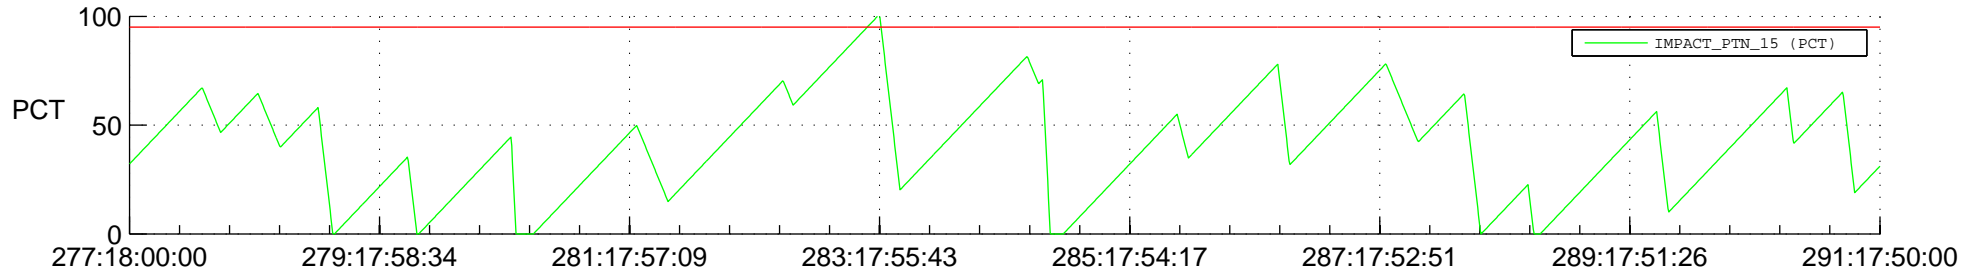

IMPACT_Percent_Full_Prediction