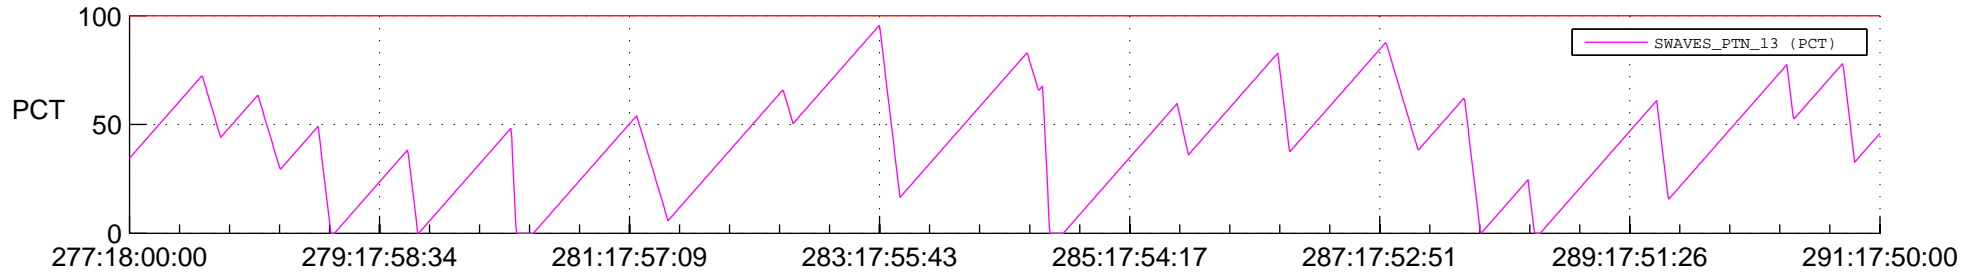

# STEREO BEHIND SSR PCT Full Prediction

## SWAVES\_Percent\_Full\_Prediction

## Spacecraft\_DownLink\_Rate

Ground Time (2012:277:18:00:00.000 -2012:291:17:50:00.000)