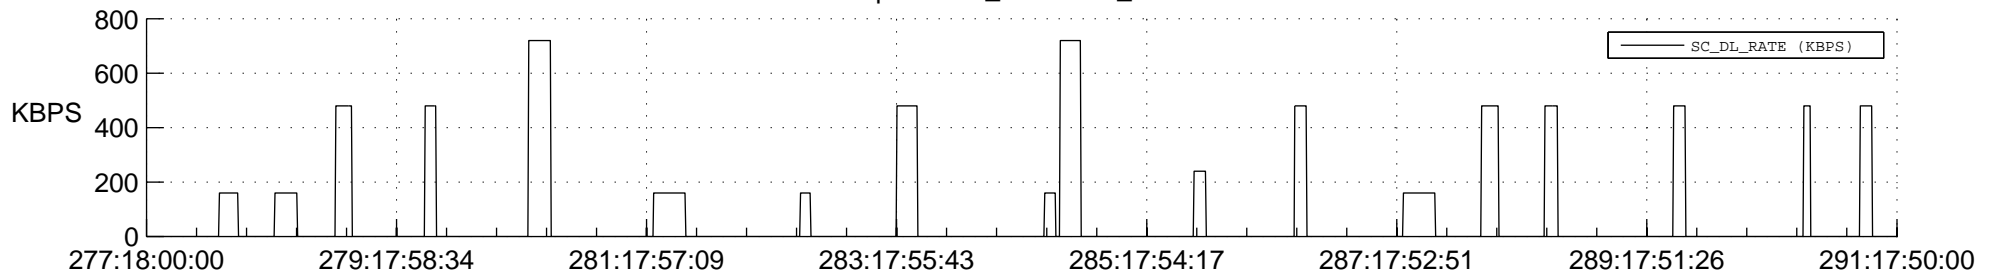

## Spacecraft\_DownLink\_Rate

Ground Time (2012:277:18:00:00.000 -2012:291:17:50:00.000)