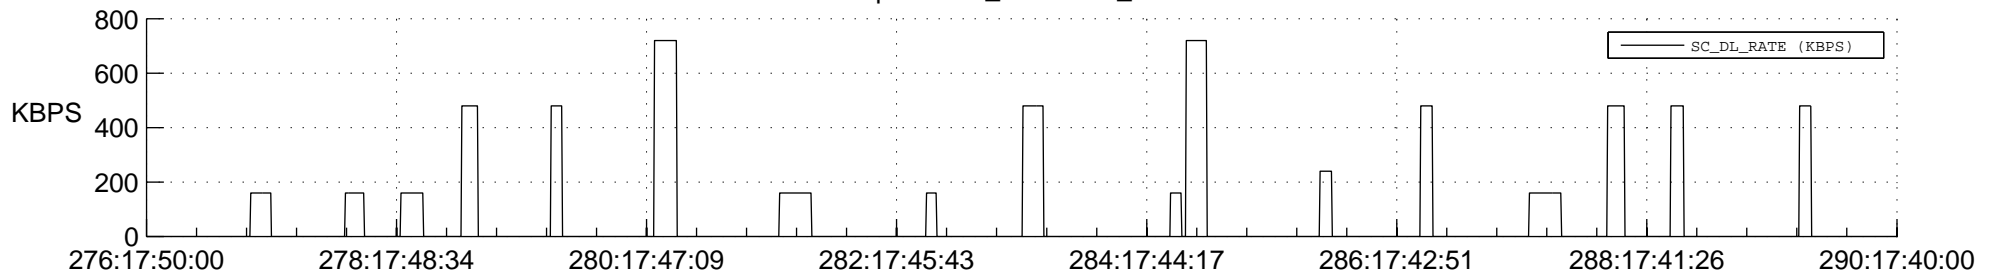

STEREO BEHIND SSR PCT Full Prediction

SWAVES_Percent_Full_Prediction

IMPACT_Percent_Full_Prediction

PLASTIC_Percent_Full_Prediction

Spacecraft_DownLink_Rate

Ground Time (2012:276:17:50:00.000 -2012:290:17:40:00.000)