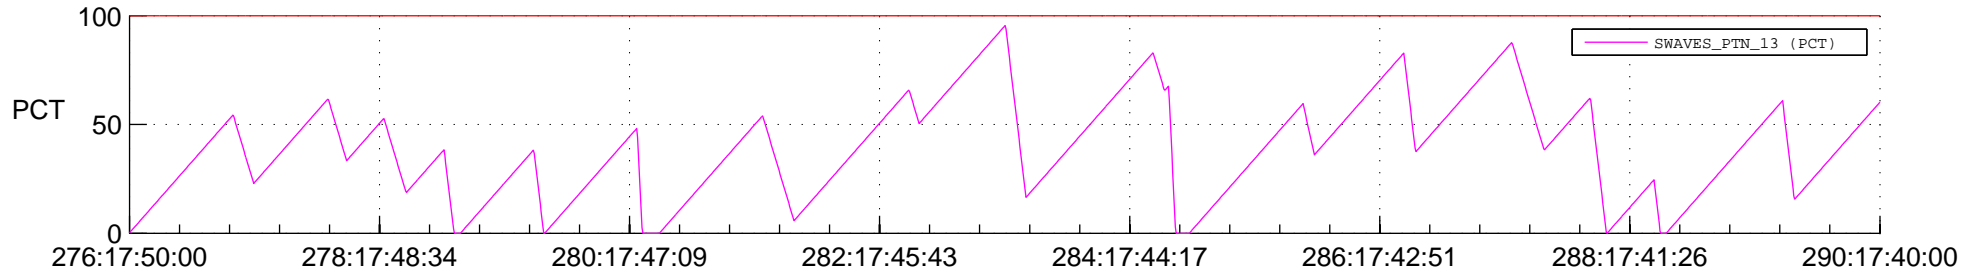

STEREO BEHIND SSR PCT Full Prediction

SWAVES_Percent_Full_Prediction

IMPACT_Percent_Full_Prediction

PLASTIC_Percent_Full_Prediction

Spacecraft_DownLink_Rate

Ground Time (2012:276:17:50:00.000 -2012:290:17:40:00.000)