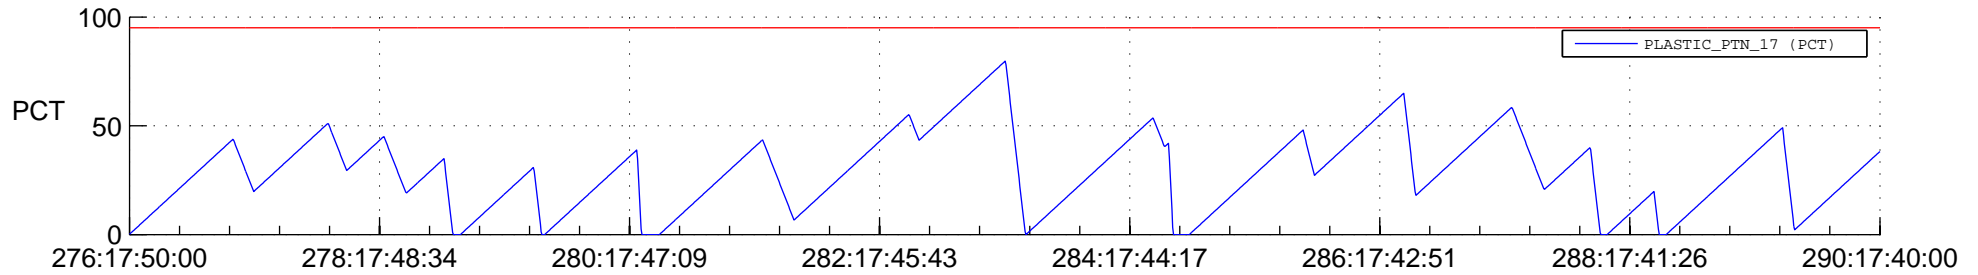

STEREO BEHIND SSR PCT Full Prediction

SWAVES_Percent_Full_Prediction

IMPACT_Percent_Full_Prediction

PLASTIC_Percent_Full_Prediction

Spacecraft_DownLink_Rate

Ground Time (2012:276:17:50:00.000 -2012:290:17:40:00.000)