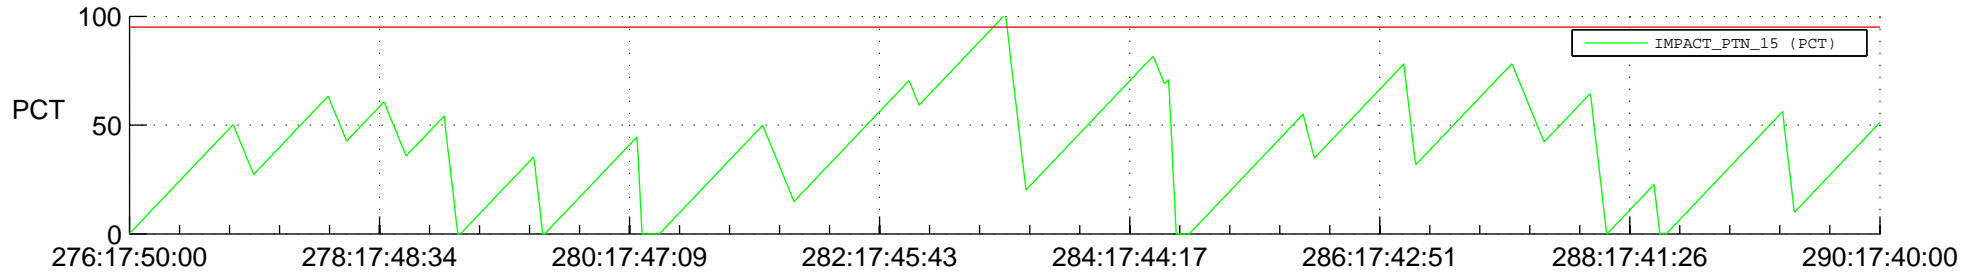

STEREO BEHIND SSR PCT Full Prediction

SWAVES_Percent_Full_Prediction

IMPACT_Percent_Full_Prediction

PLASTIC_Percent_Full_Prediction

Spacecraft_DownLink_Rate

Ground Time (2012:276:17:50:00.000 -2012:290:17:40:00.000)