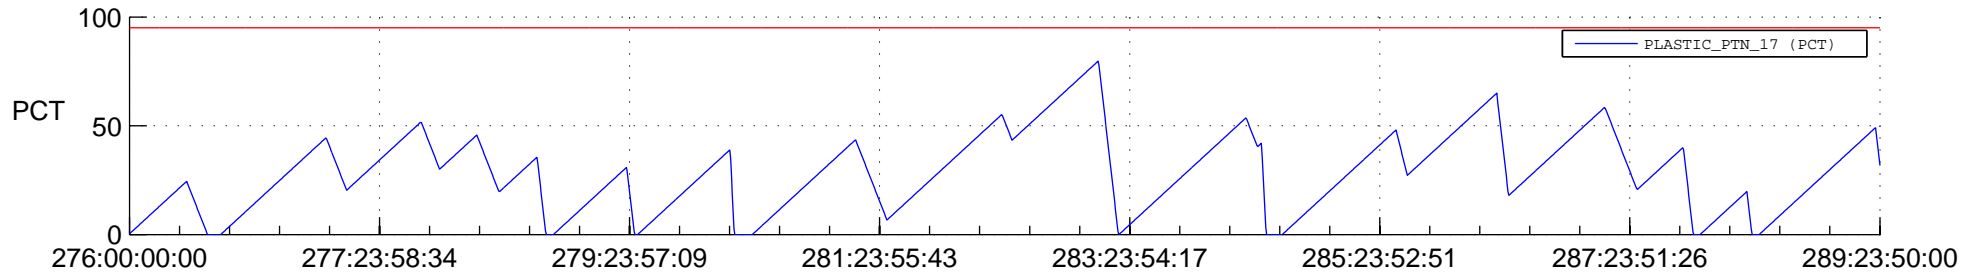

STEREO BEHIND SSR PCT Full Prediction

SWAVES_Percent_Full_Prediction

IMPACT_Percent_Full_Prediction

PLASTIC_Percent_Full_Prediction

Spacecraft_DownLink_Rate

Ground Time (2012:276:00:00:00.000 -2012:289:23:50:00.000)