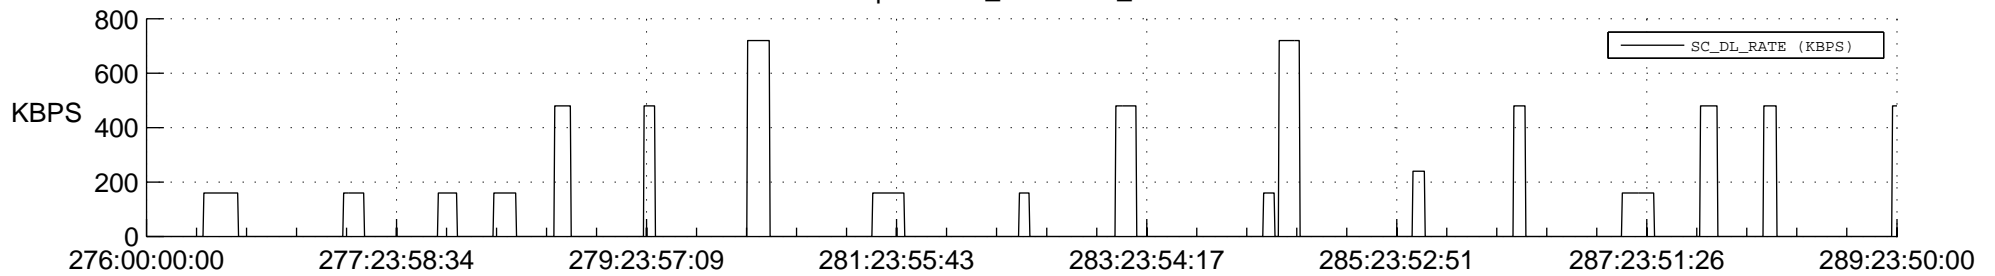

STEREO BEHIND SSR PCT Full Prediction

SWAVES_Percent_Full_Prediction

IMPACT_Percent_Full_Prediction

PLASTIC_Percent_Full_Prediction

Spacecraft_DownLink_Rate

Ground Time (2012:276:00:00:00.000 -2012:289:23:50:00.000)