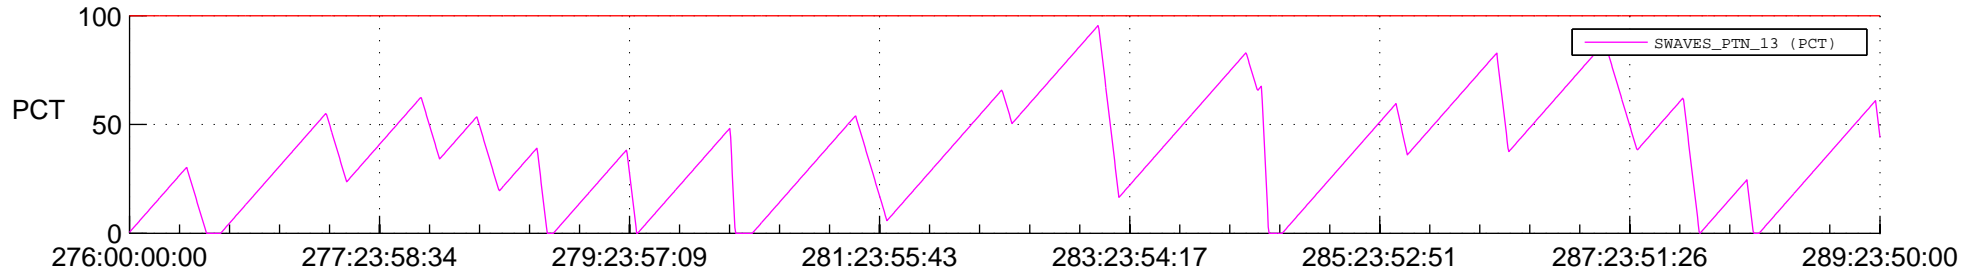

STEREO BEHIND SSR PCT Full Prediction

SWAVES_Percent_Full_Prediction

IMPACT_Percent_Full_Prediction

PLASTIC_Percent_Full_Prediction

Spacecraft_DownLink_Rate

Ground Time (2012:276:00:00:00.000 -2012:289:23:50:00.000)