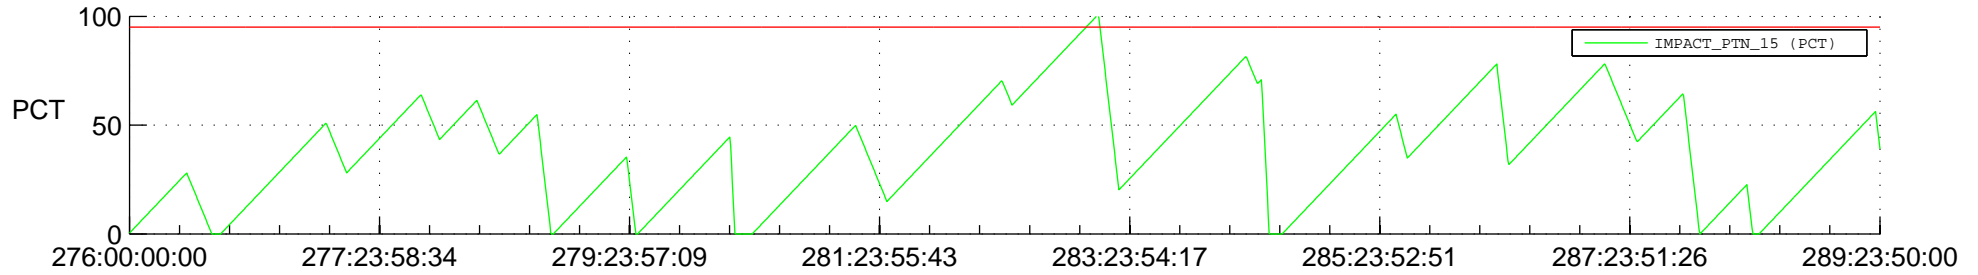

STEREO BEHIND SSR PCT Full Prediction

SWAVES_Percent_Full_Prediction

IMPACT_Percent_Full_Prediction

PLASTIC_Percent_Full_Prediction

Spacecraft_DownLink_Rate

Ground Time (2012:276:00:00:00.000 -2012:289:23:50:00.000)