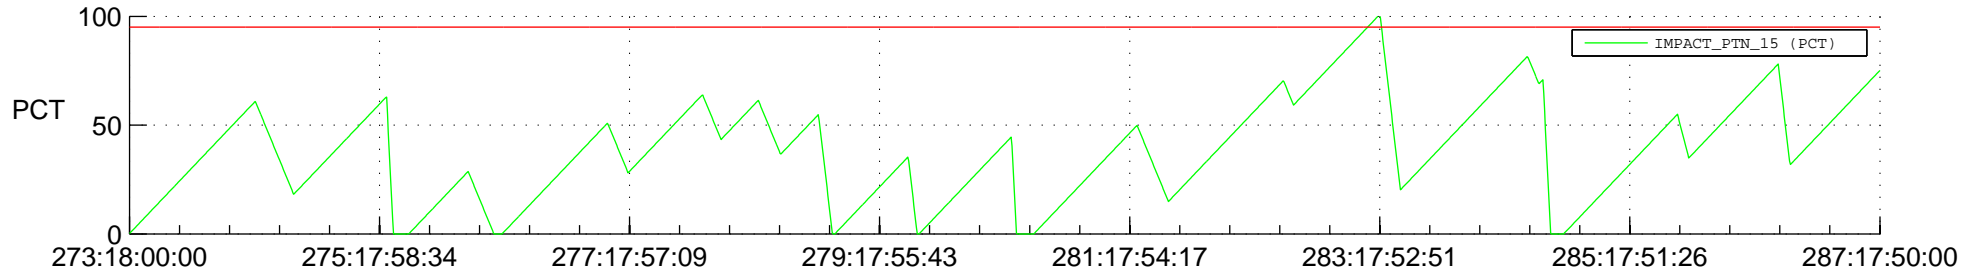

IMPACT_Percent_Full_Prediction