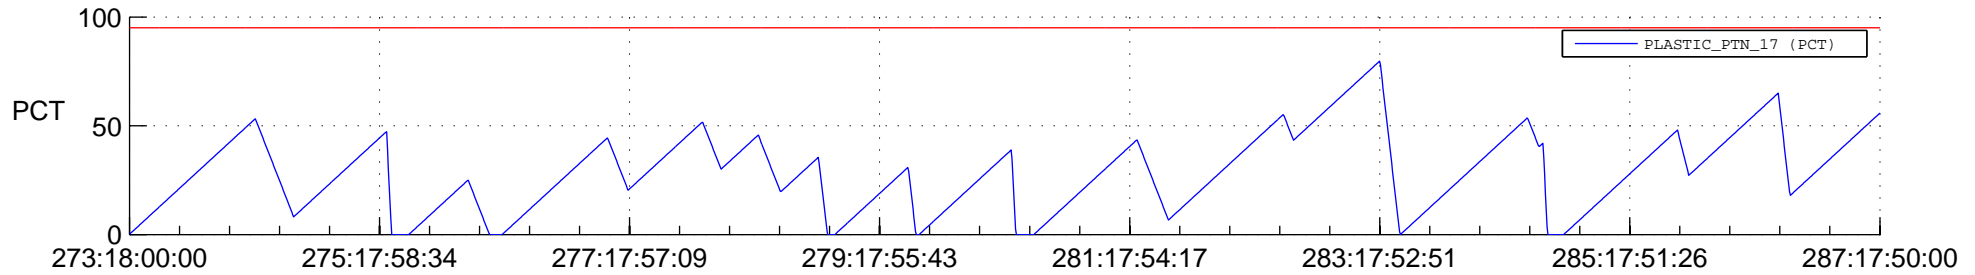

# STEREO BEHIND SSR PCT Full Prediction

## SWAVES\_Percent\_Full\_Prediction

## Spacecraft\_DownLink\_Rate

Ground Time (2012:273:18:00:00.000 -2012:287:17:50:00.000)