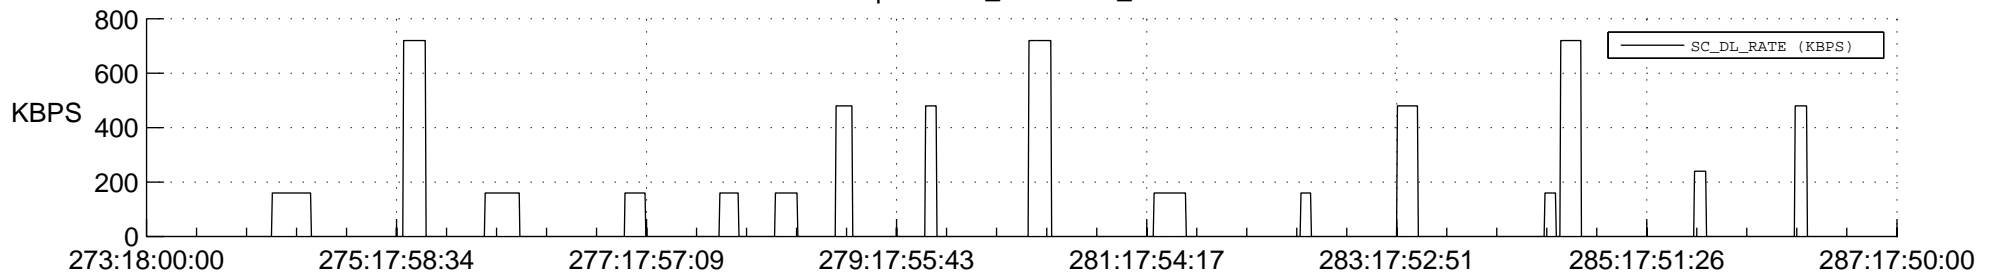

## Spacecraft\_DownLink\_Rate

Ground Time (2012:273:18:00:00.000 -2012:287:17:50:00.000)