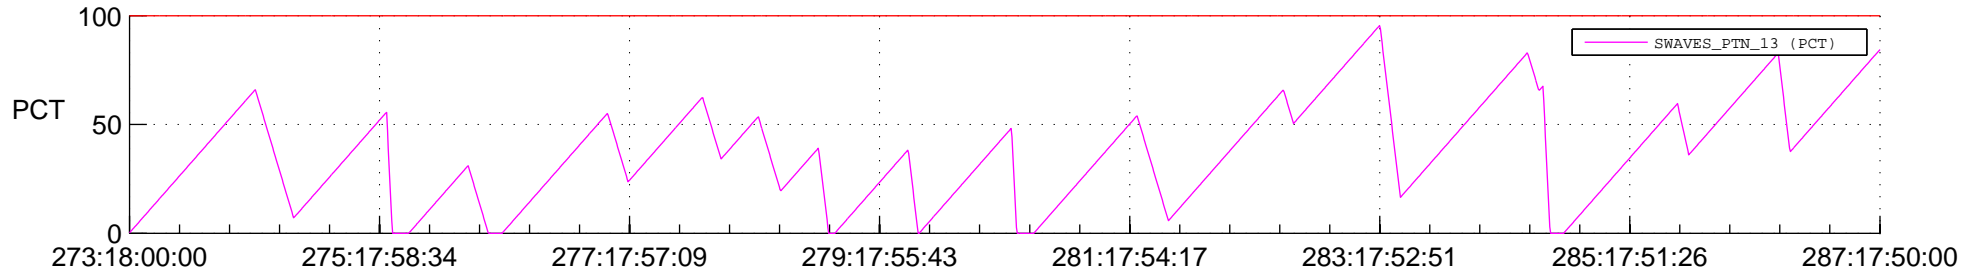

# STEREO BEHIND SSR PCT Full Prediction

## SWAVES\_Percent\_Full\_Prediction

## Spacecraft\_DownLink\_Rate

Ground Time (2012:273:18:00:00.000 -2012:287:17:50:00.000)