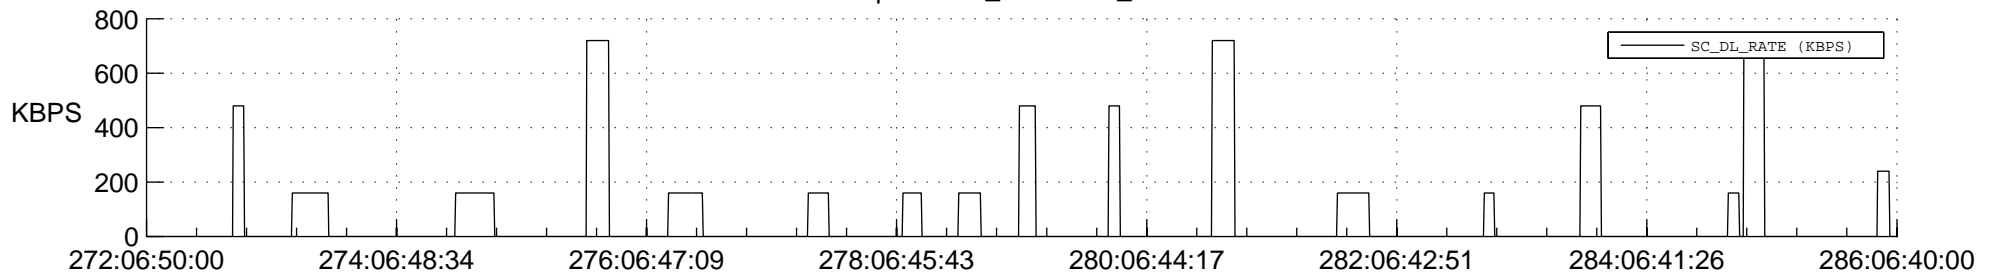

STEREO BEHIND SSR PCT Full Prediction

SWAVES_Percent_Full_Prediction

IMPACT_Percent_Full_Prediction

PLASTIC_Percent_Full_Prediction

Spacecraft_DownLink_Rate

Ground Time (2012:272:06:50:00.000 -2012:286:06:40:00.000)