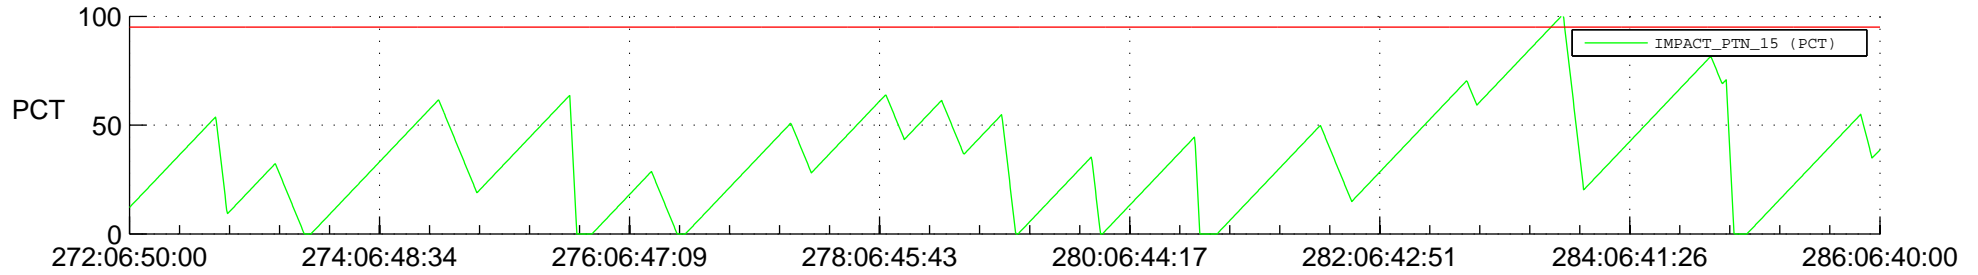

STEREO BEHIND SSR PCT Full Prediction

SWAVES_Percent_Full_Prediction

IMPACT_Percent_Full_Prediction

PLASTIC_Percent_Full_Prediction

Spacecraft_DownLink_Rate

Ground Time (2012:272:06:50:00.000 -2012:286:06:40:00.000)