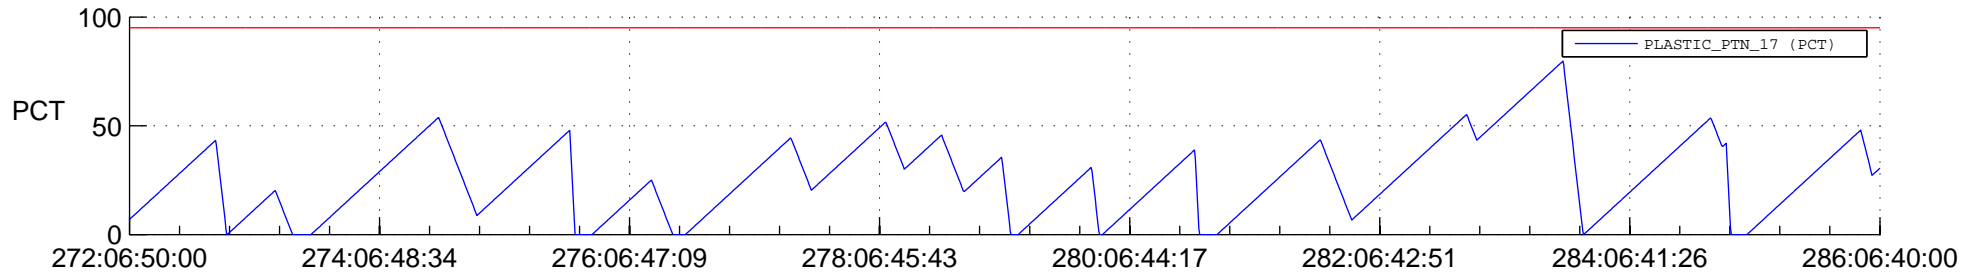

STEREO BEHIND SSR PCT Full Prediction

SWAVES_Percent_Full_Prediction

IMPACT_Percent_Full_Prediction

PLASTIC_Percent_Full_Prediction

Spacecraft_DownLink_Rate

Ground Time (2012:272:06:50:00.000 -2012:286:06:40:00.000)