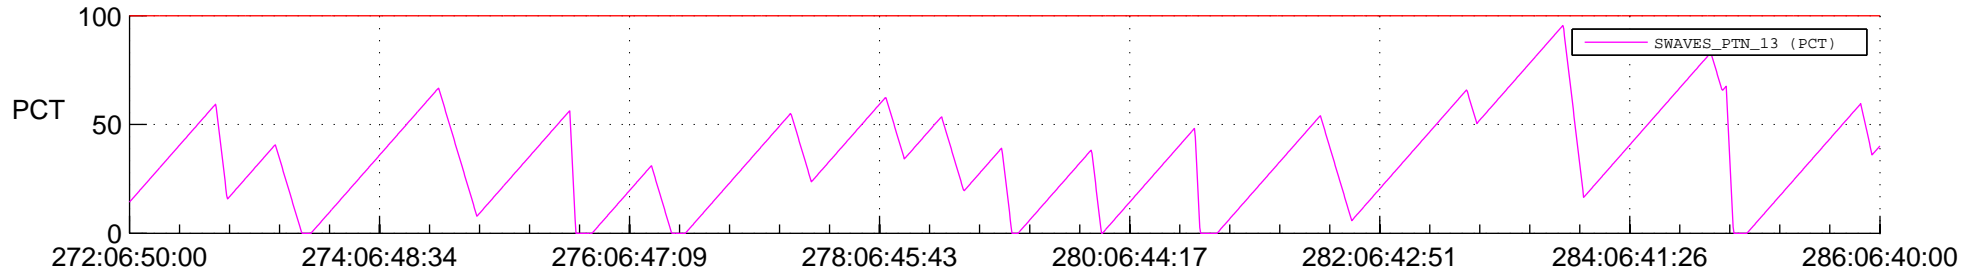

STEREO BEHIND SSR PCT Full Prediction

SWAVES_Percent_Full_Prediction

IMPACT_Percent_Full_Prediction

PLASTIC_Percent_Full_Prediction

Spacecraft_DownLink_Rate

Ground Time (2012:272:06:50:00.000 -2012:286:06:40:00.000)