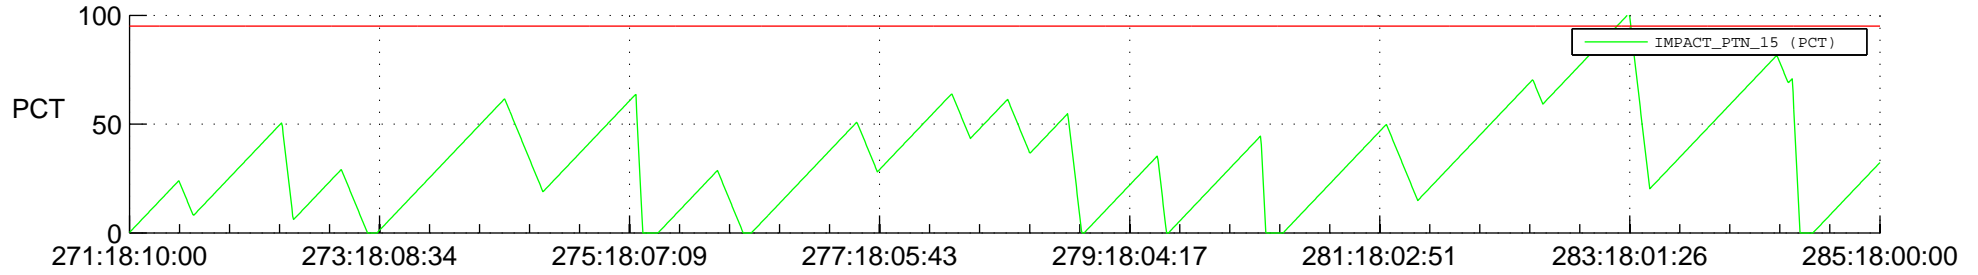

STEREO BEHIND SSR PCT Full Prediction

SWAVES_Percent_Full_Prediction

IMPACT_Percent_Full_Prediction

PLASTIC_Percent_Full_Prediction

Spacecraft_DownLink_Rate

Ground Time (2012:271:18:10:00.000 -2012:285:18:00:00.000)