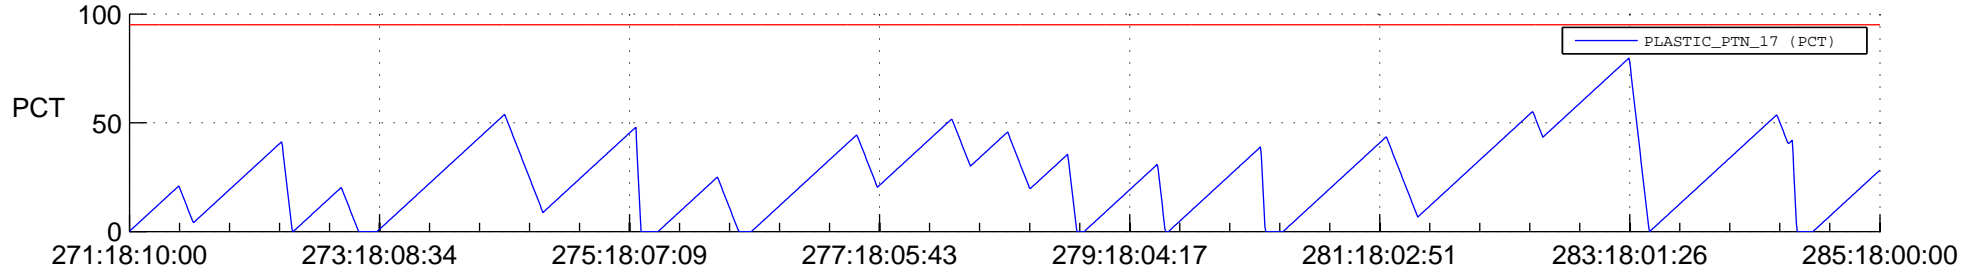

STEREO BEHIND SSR PCT Full Prediction

SWAVES_Percent_Full_Prediction

IMPACT_Percent_Full_Prediction

PLASTIC_Percent_Full_Prediction

Spacecraft_DownLink_Rate

Ground Time (2012:271:18:10:00.000 -2012:285:18:00:00.000)