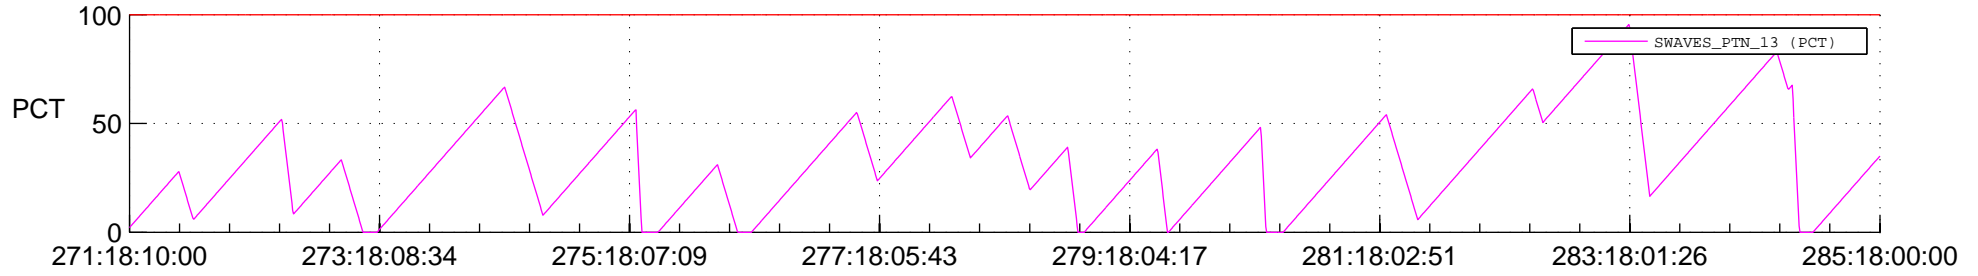

STEREO BEHIND SSR PCT Full Prediction

SWAVES_Percent_Full_Prediction

IMPACT_Percent_Full_Prediction

PLASTIC_Percent_Full_Prediction

Spacecraft_DownLink_Rate

Ground Time (2012:271:18:10:00.000 -2012:285:18:00:00.000)