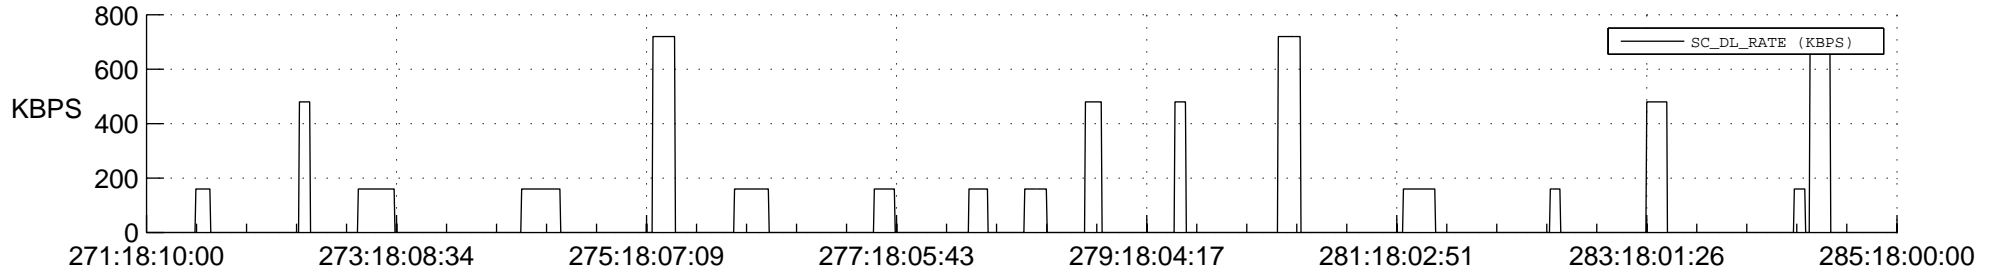

STEREO BEHIND SSR PCT Full Prediction

SWAVES_Percent_Full_Prediction

IMPACT_Percent_Full_Prediction

PLASTIC_Percent_Full_Prediction

Spacecraft_DownLink_Rate

Ground Time (2012:271:18:10:00.000 -2012:285:18:00:00.000)