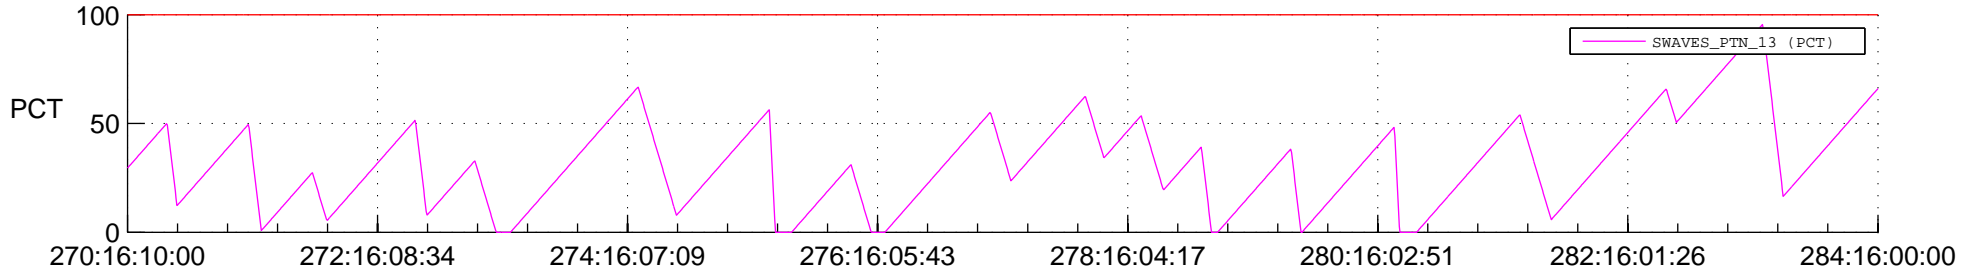

STEREO BEHIND SSR PCT Full Prediction

SWAVES_Percent_Full_Prediction

IMPACT_Percent_Full_Prediction

PLASTIC_Percent_Full_Prediction

Spacecraft_DownLink_Rate

Ground Time (2012:270:16:10:00.000 -2012:284:16:00:00.000)