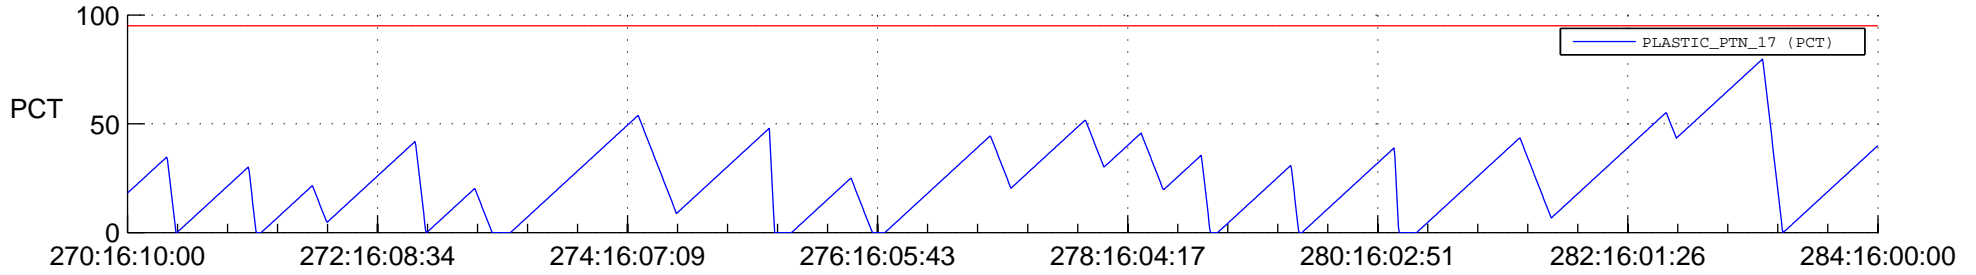

STEREO BEHIND SSR PCT Full Prediction

SWAVES_Percent_Full_Prediction

IMPACT_Percent_Full_Prediction

PLASTIC_Percent_Full_Prediction

Spacecraft_DownLink_Rate

Ground Time (2012:270:16:10:00.000 -2012:284:16:00:00.000)