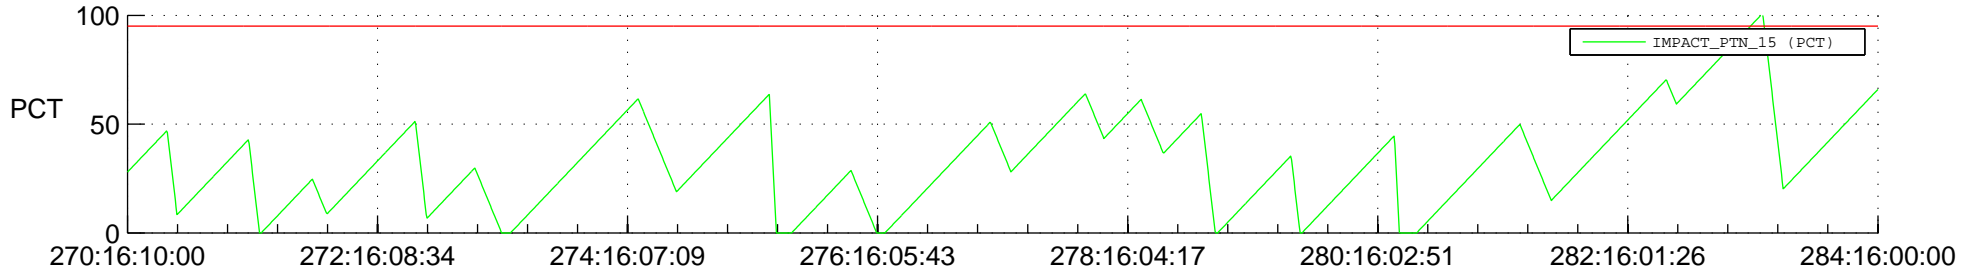

STEREO BEHIND SSR PCT Full Prediction

SWAVES_Percent_Full_Prediction

IMPACT_Percent_Full_Prediction

PLASTIC_Percent_Full_Prediction

Spacecraft_DownLink_Rate

Ground Time (2012:270:16:10:00.000 -2012:284:16:00:00.000)