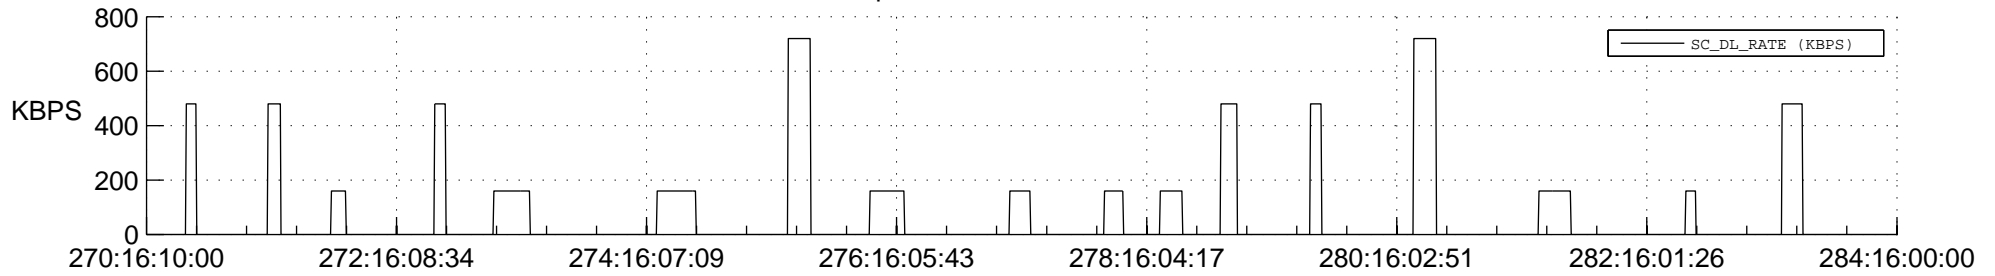

STEREO BEHIND SSR PCT Full Prediction

SWAVES_Percent_Full_Prediction

IMPACT_Percent_Full_Prediction

PLASTIC_Percent_Full_Prediction

Spacecraft_DownLink_Rate

Ground Time (2012:270:16:10:00.000 -2012:284:16:00:00.000)