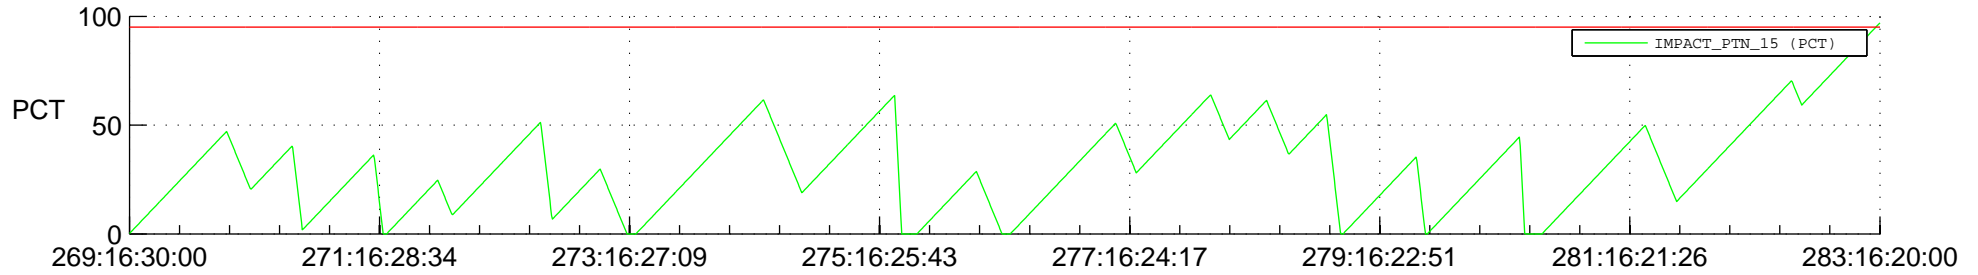

STEREO BEHIND SSR PCT Full Prediction

SWAVES_Percent_Full_Prediction

IMPACT_Percent_Full_Prediction

PLASTIC_Percent_Full_Prediction

Spacecraft_DownLink_Rate