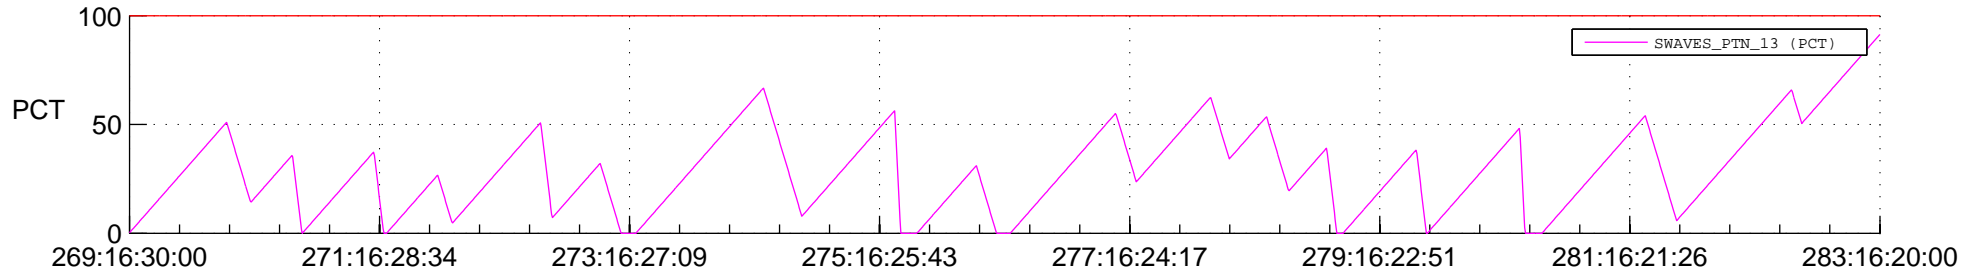

STEREO BEHIND SSR PCT Full Prediction

SWAVES_Percent_Full_Prediction

IMPACT_Percent_Full_Prediction

PLASTIC_Percent_Full_Prediction

Spacecraft_DownLink_Rate