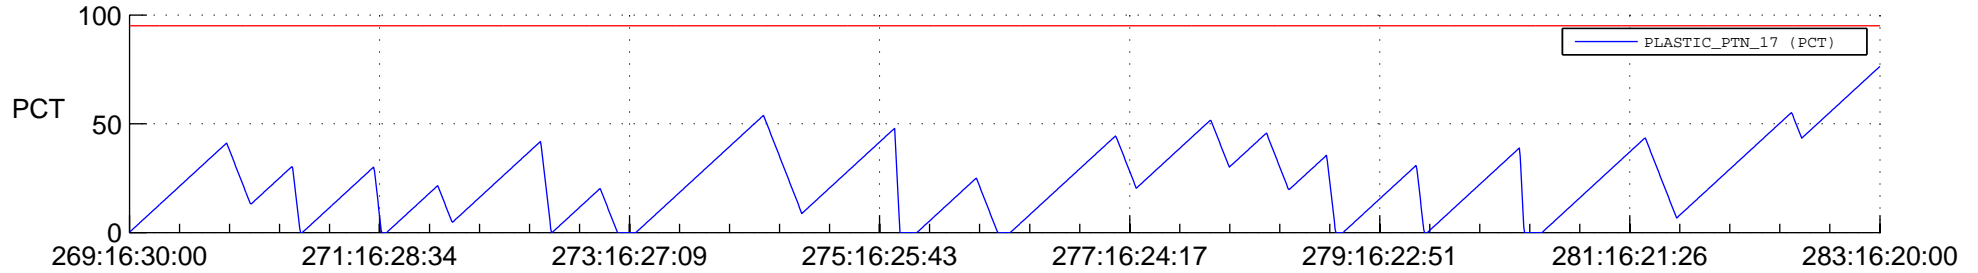

STEREO BEHIND SSR PCT Full Prediction

SWAVES_Percent_Full_Prediction

IMPACT_Percent_Full_Prediction

PLASTIC_Percent_Full_Prediction

Spacecraft_DownLink_Rate